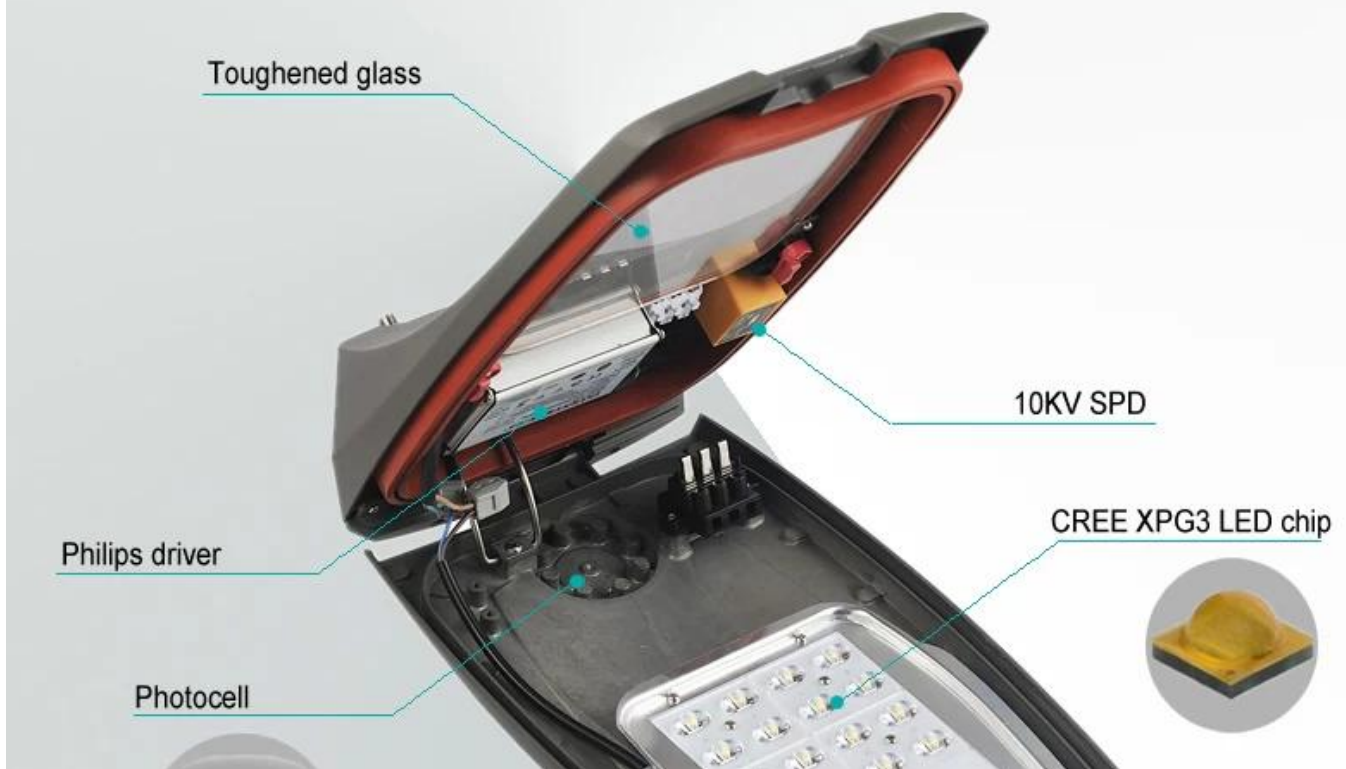

Configuration Data

Internal Structure