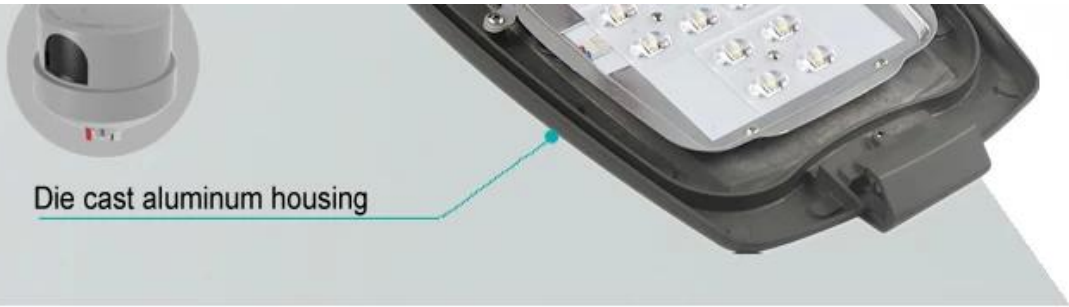

Polar Diagram