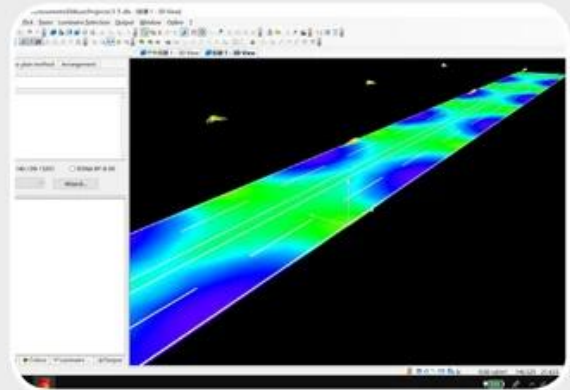

ingress protection (Ip) testing equipment.

testing line.

road lighting simulation

ullbrich sphere for testing luminous flux

Exhibittion

Add : Minyin industrial Zone, Liangnong Town,
Yuyao,Zhenjiang,China

Sale: 0574-22222345 / 22719888