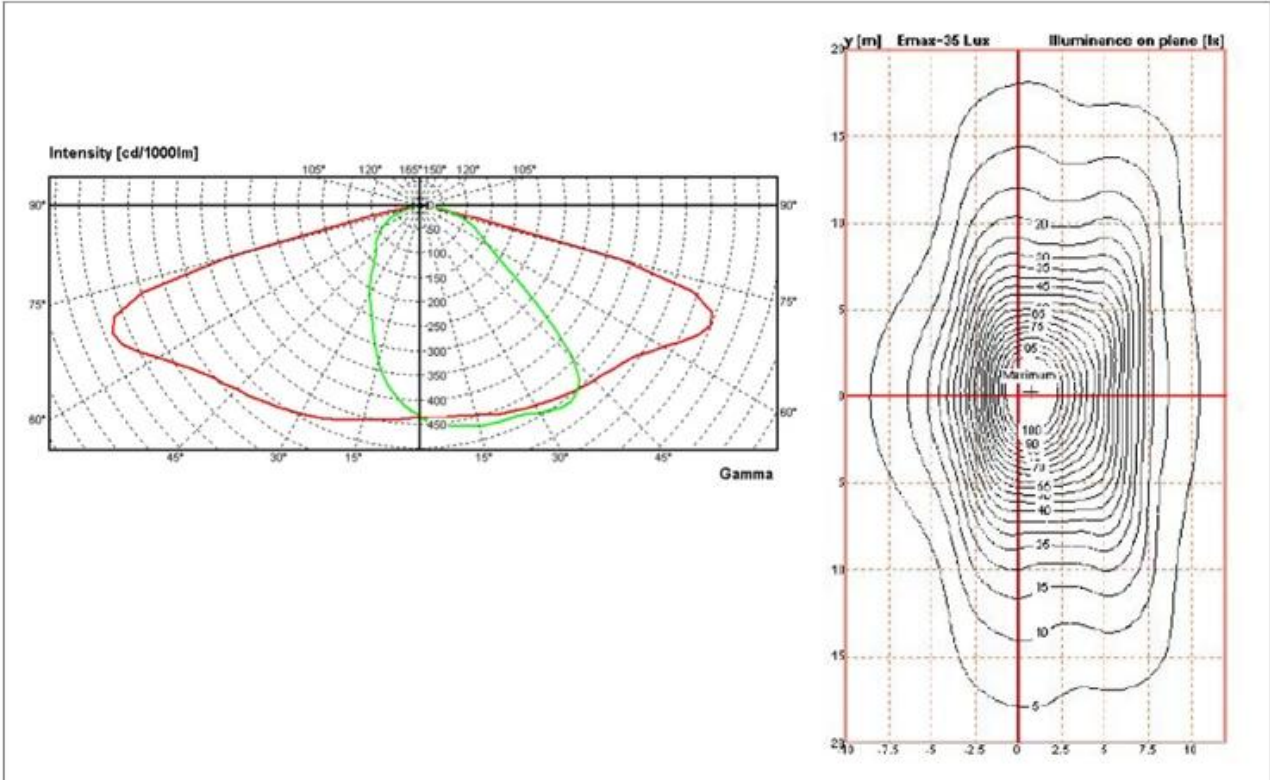

IP66

IK08

Certificate

Product Dimensions(mm)

Configuration Data

Internal Structure

Polar Diagram

Configuration Data:

产品型号 Product Code	额定功率 Rated Power (led current 530mA)	初始光通量 Nominal initial FLUX	额定功率 Rated Power (led current 700mA)	初始光通量 Nominal initial FLUX	毛净重 G.W/N.W	包装尺寸 Packing Size
Galaxy micro(8)	13W	1674lm	18W	2170lm	4/5(kgs)	525*240*140MM
Galaxy micro(12)	20W	2576lm	26W	3136lm	4/5(kgs)	525*240*140MM
Galaxy micro(16)	26W	3360lm	35W	4256lm	4/5(kgs)	525*240*140MM
Galaxy micro(20)	33W	4144lm	42W	5040lm	4/5(kgs)	525*240*140MM
Galaxy micro(24)	40W	5152lm	52W	6272lm	4/5(kgs)	525*240*140MM