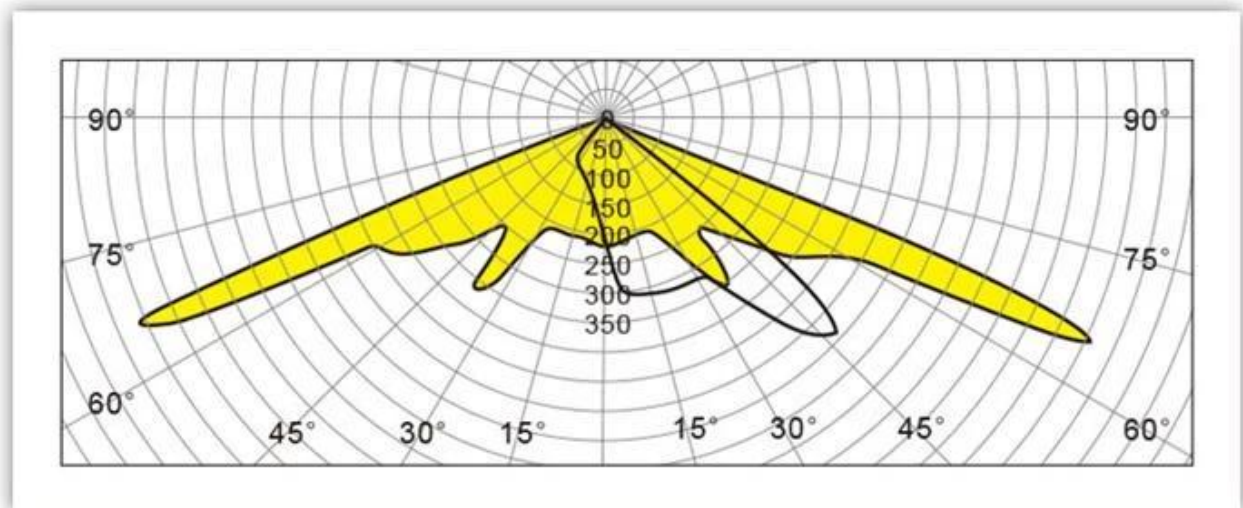

What are the details of our LED Осветительные приборы?

Cast aluminum bodywork

Double photomNUM Technology diffusion

Dinner white glass

What is our LED street light specifications Свет?

Класс изоляции	источник питания	Светодиодный ток	Фактор силы	work environment	жизнь	Кримана	COMMON CUSTOMS TARIFF
Класс I.	120-277 В. 50 \\\60 Hz	700 mA	& Amp; 0.95	-40. ° C to + 55 (C)	& Gt; 50,000 hours	R & gt; 75	3000 k-6500 k
Article code	YMLED-6404 (15)		YMLED-6404 (20)		YMLED-6404 (25)		
LED number	15.		20 шт		25.		
rated power	30 watt		45 watt		55 Watt		
Flux	2750-2940лм		4150-4400LM		5000-5390LM.		
GW \\\N. Варенье	7.2 \\\6.2 kgs		7.2 \\\6.2 kgs		7.2 \\\6.2 kgs		
PACK SIZE	670x305x200mm		670x305x200mm		670x305x200mm		

Product photo\'s

YMLED-6404

PRODUCT DETAILS

POLAR DIAGRAM

PRODUCT DIMENSIONS(MM)