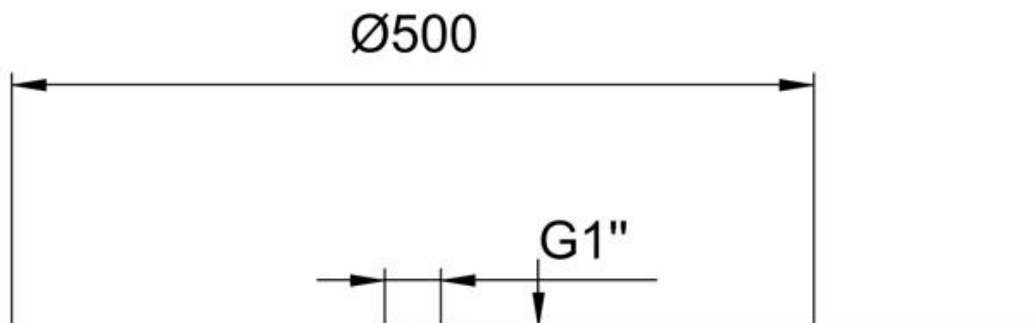

Product Dimensions(mm)