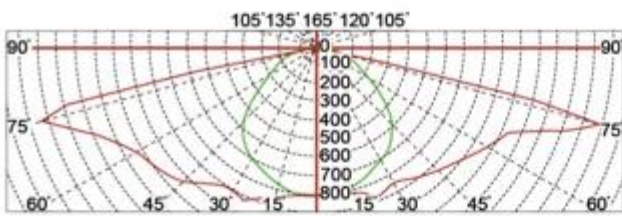

What is the details of our LED Garden light?

Die cast aluminum housing
Tempered glass mask
Sealed lamp housing
Double photometric diffuser technology
Equipped with NEMA socket

Configuration Data:

Product Code	Rated Power	LED Qty	Luminous Flux	G.W/N.W	Packing Size	Loading Qty
YMLED-6145(16)	30W	16	3900	7.1/5.6(kgs)	560*560*220mm	320PCS/20'GP
YMLED-6145(20)	40W	20	5200	7.1/5.6(kgs)	560*560*220mm	840PCS/40'HQ
YMLED-6145(24)	55W	24	7150	7.1/5.6(kgs)	560*560*220mm	
YMLED-6145(28)	60W	28	7800	7.1/5.6(kgs)	560*560*220mm	
YMLED-6145(32)	70W	32	9100	7.1/5.6(kgs)	560*560*220mm	
YMLED-6145(36)	80W	36	10400	7.1/5.6(kgs)	560*560*220mm	
YMLED-6145(40)	90W	40	11700	7.1/5.6(kgs)	560*560*220mm	
YMLED-6145(44)	100W	44	13000	7.1/5.6(kgs)	560*560*220mm	
YMLED-6145(48)	105W	48	13650	7.1/5.6(kgs)	560*560*220mm	

Polar Diagram:

Type1

Type2

Type3

YMLED6145

RAL 7015

RAL 9005

Power range: 30w-105w