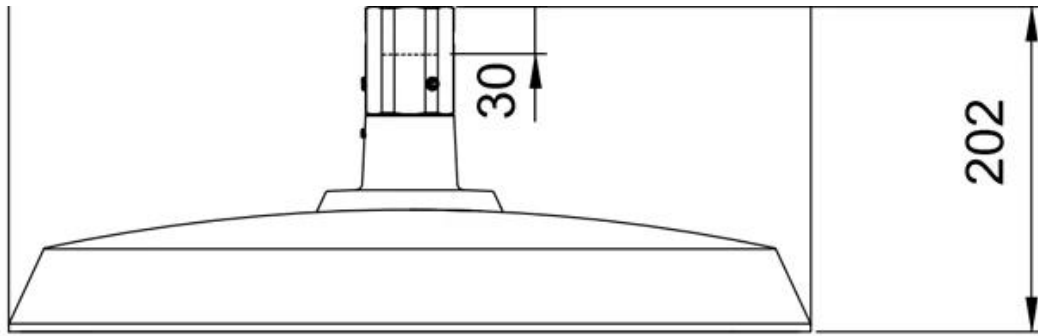

Configuration Data:

Internal Structure

Die cast aluminum housing

Tempered glass

CREE XTE LED chip

Install pipe D76mm