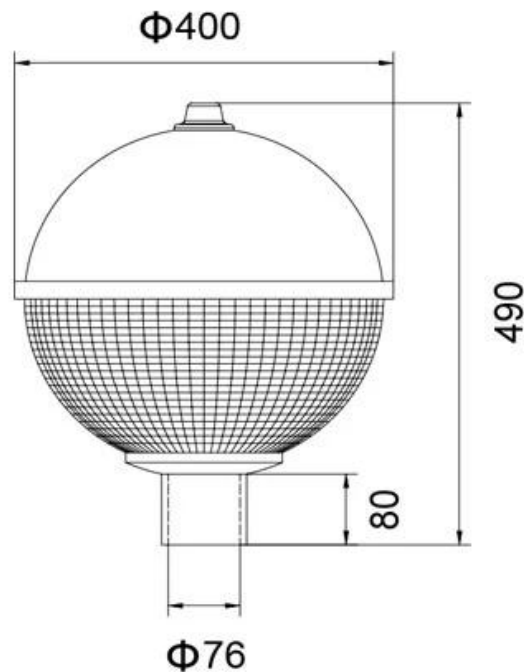

## Configuration Data:

Product Code	Rated Power	LED Qty	Luminous Flux	G.W/N.W	Packing Size	Loading Qty
YMLED-6141(16)	30W	16	3450	5/4(kgs)	415*415*530mm	260PCS/20'GP
YMLED-6141(20)	55W	24	6325	5/4(kgs)	415*415*530mm	700PCS/40'HQ

# YMLED-6141

RAL 7015 

RAL 9005 

**Product description:**  
 whole body Die cast aluminum housing  
 Double photometric diffuser technology  
 Supper white toughened glass  
 Sealed lamp housing

# Product Dimensions(mm)