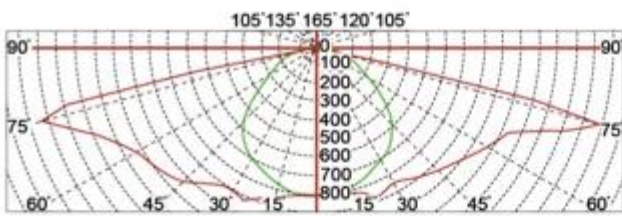

## Configuration Data:

Product Code	Rated Power	LED Qty	Luminous Flux	G.W/N.W	Packing Size	Loading Qty
YMLED-6141(16)	30W	16	3450	5/4(kgs)	415*415*530mm	260PCS/20'GP
YMLED-6141(20)	55W	24	6325	5/4(kgs)	415*415*530mm	700PCS/40'HQ

## Polar Diagram:

Type1

Type2

Type3