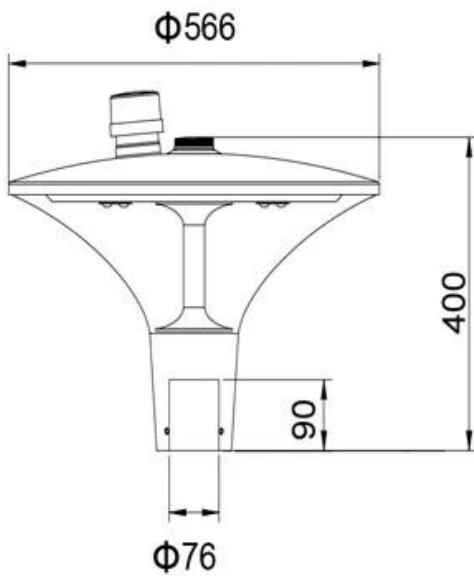

What is the details of our LED Garden light?

Spinning aluminum housing

Sealed lamp housing

Double photometric diffuser technology

Configuration Data:

Product Code	Rated Power	LED Qty	Luminous Flux	G.W/N.W	Packing Size	Loading Qty
YMLED-6140(16)	30W	16	3810	7.5/6(kgs)	605*605*420mm	135PCS/20'GP
YMLED-6140(20)	55W	20	6985	7.5/6(kgs)	605*605*420mm	342PCS/40'HQ
YMLED-6140(24)	70W	24	8890	7.5/6(kgs)	605*605*420mm	

Polar Diagram:

Type1

Type2

Type3

YMLED-6140

RAL 7015

RAL 9005

Product description:
 whole body Die cast aluminum housing
 Double photometric diffuser technology
 Supper white toughened glass
 Sealed lamp housing

Certificate

Product Dimensions(mm)

Internal Structure