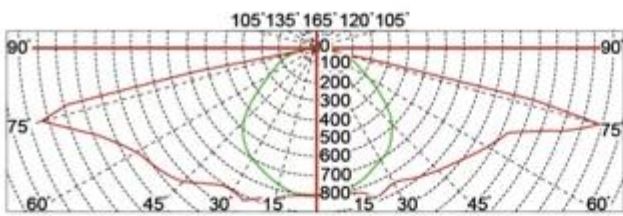

What is the details of our LED Garden light?

Spinning aluminum housing

Sealed lamp housing

Double photometric diffuser technology

Configuration Data:

Product Code	Rated Power	LED Qty	Luminous Flux	G.W/N.W	Packing Size	Loading Qty
YMLED-6140(16)	30W	16	3810	7.5/6(kgs)	605*605*420mm	135PCS/20'GP
YMLED-6140(20)	55W	20	6985	7.5/6(kgs)	605*605*420mm	342PCS/40'HQ
YMLED-6140(24)	70W	24	8890	7.5/6(kgs)	605*605*420mm	

Polar Diagram:

Type1

Type2

Type3

YMLED-6140

RAL 7015

RAL 9005

Product description:
 whole body Die cast aluminum housing
 Double photometric diffuser technology
 Supper white toughened glass
 Sealed lamp housing