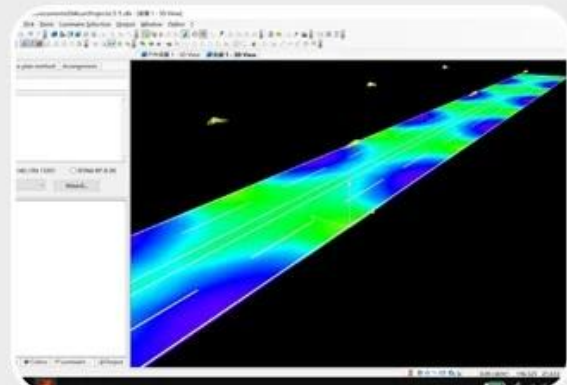

ingress protection (ip) testing equipment.

ullbrich sphere for testing luminous flux

road lighting simulation

Exhibittion