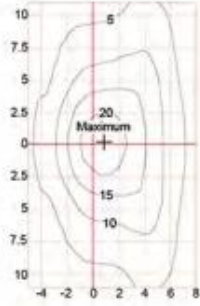

配光曲线 Polar Diagram

Type1

Type2