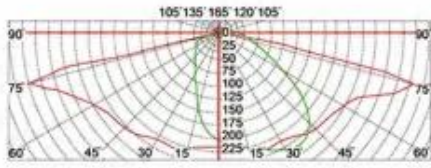

配光曲线 Polar Diagram

Type1

Type2