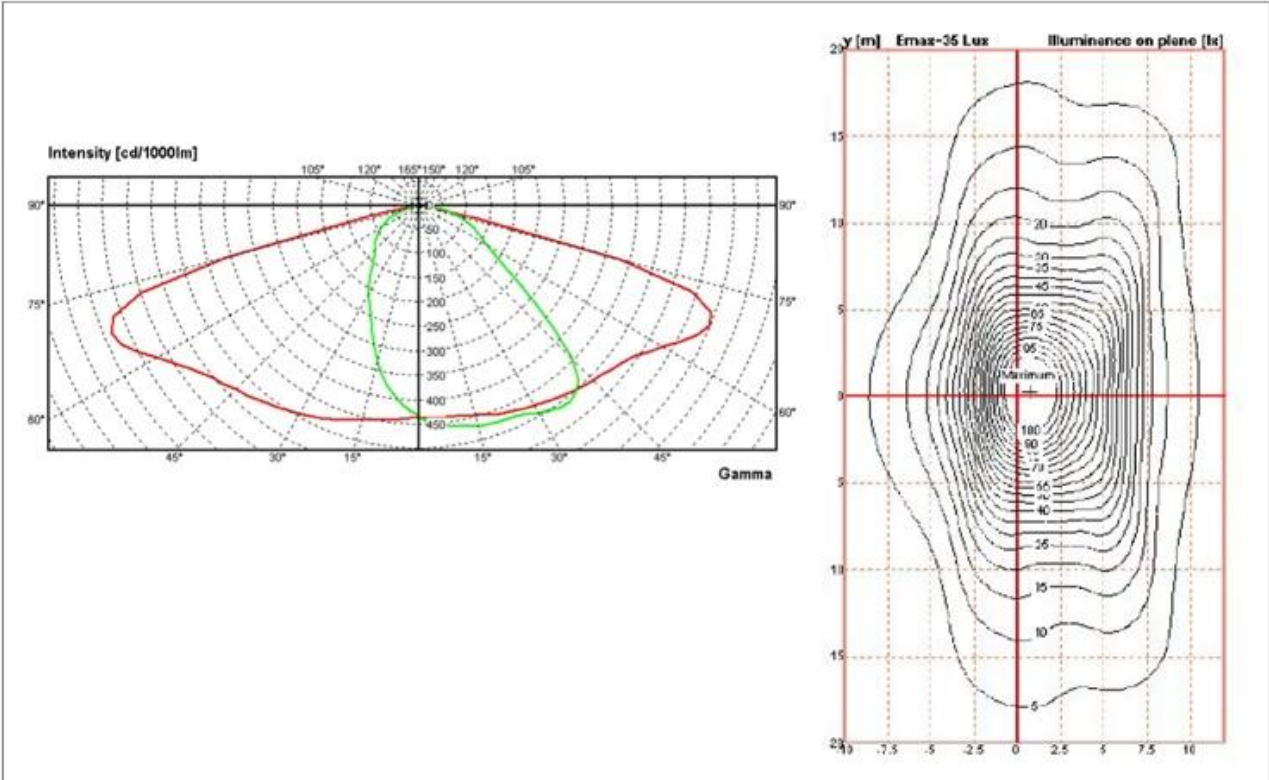

IP66

IK08

Certificate

Configuration Data

Internal Structure

Polar Diagram

Configuration Data:

产品型号 Product Code	额定功率 Rated Power (led current 530mA)	初始光通量 Nominal initial FLUX	额定功率 Rated Power (led current 700mA)	初始光通量 Nominal initial FLUX	毛净重 G.W/N.W	包装尺寸 Packing Size
Galaxy micro(8)	13W	1674lm	18W	2170lm	4/5(kgs)	525*240*140MM
Galaxy micro(12)	20W	2576lm	26W	3136lm	4/5(kgs)	525*240*140MM
Galaxy micro(16)	26W	3360lm	35W	4256lm	4/5(kgs)	525*240*140MM
Galaxy micro(20)	33W	4144lm	42W	5040lm	4/5(kgs)	525*240*140MM
Galaxy micro(24)	40W	5152lm	52W	6272lm	4/5(kgs)	525*240*140MM