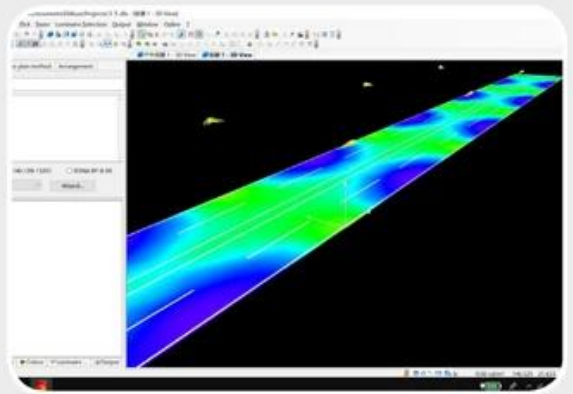

ingress protection (Ip) testing equipment.

testing line.

ullbrich sphere for testing luminous flux

road lighting simulation

Exhibittion

Add : Minyin industrial Zone, Liangnong Town,
Yuyao,Zhenjiang,China

Sale: 0574-22222345 / 22719888