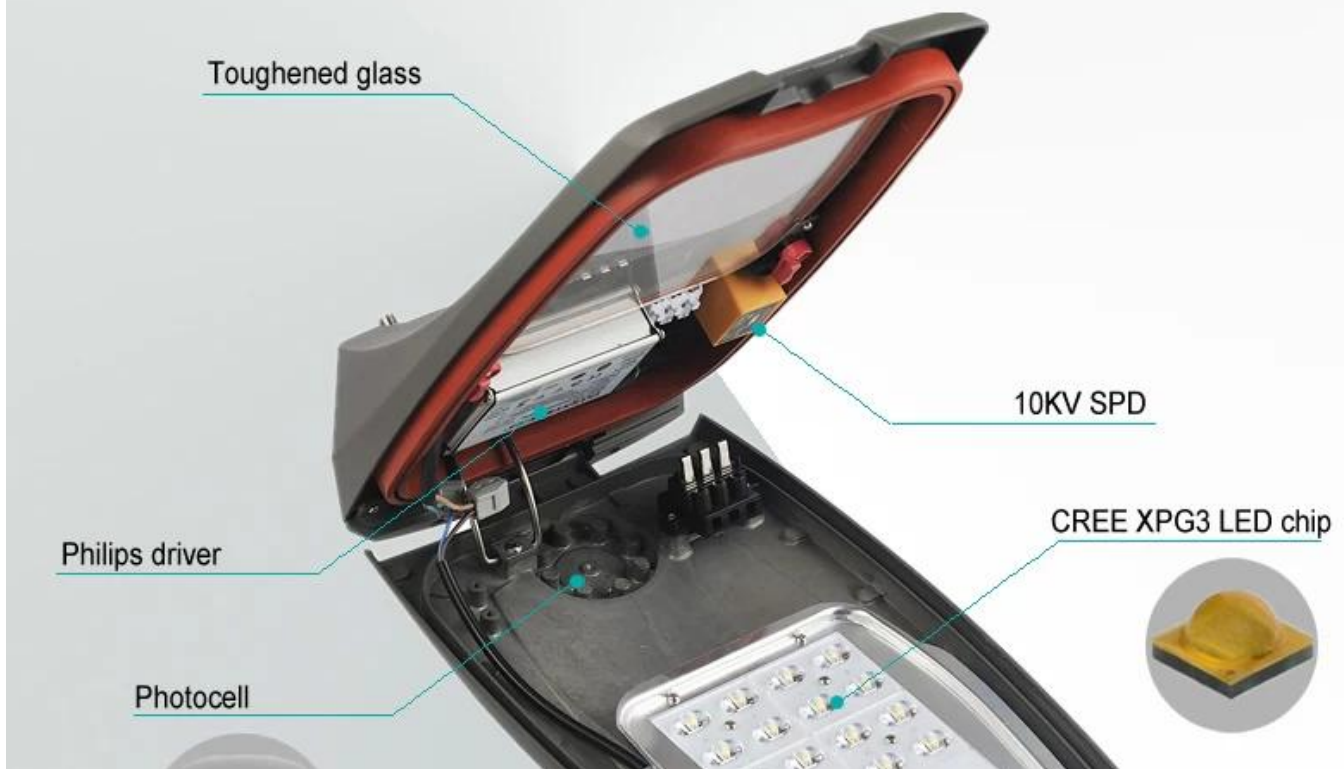

IP66

IK08

Certificate

Configuration Data

Internal Structure

Polar Diagram

Configuration Data:

产品型号 Product Code	额定功率 Rated Power (led current 530mA)	初始光通量 Nominal initial FLUX	额定功率 Rated Power (led current 700mA)	初始光通量 Nominal initial FLUX	毛净重 G.W/N.W	包装尺寸 Packing Size
Galaxy micro(8)	13W	1674lm	18W	2170lm	4/5(kgs)	525*240*140MM
Galaxy micro(12)	20W	2576lm	26W	3136lm	4/5(kgs)	525*240*140MM
Galaxy micro(16)	26W	3360lm	35W	4256lm	4/5(kgs)	525*240*140MM
Galaxy micro(20)	33W	4144lm	42W	5040lm	4/5(kgs)	525*240*140MM
Galaxy micro(24)	40W	5152lm	52W	6272lm	4/5(kgs)	525*240*140MM