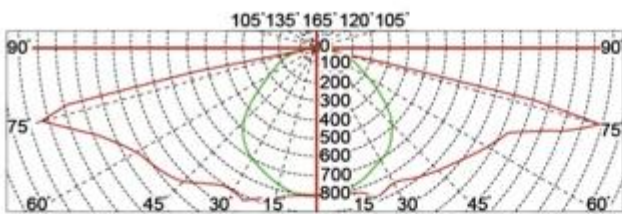

## Configuration Data:

Product Code	Rated Power	LED Qty	Luminous Flux	G.W/N.W	Packing Size	Loading Qty
YMLED-6141(16)	30W	16	3450	5/4(kgs)	415*415*530mm	260PCS/20'GP
YMLED-6141(20)	55W	24	6325	5/4(kgs)	415*415*530mm	700PCS/40'HQ

## Polar Diagram:

Type1

Type2

Type3