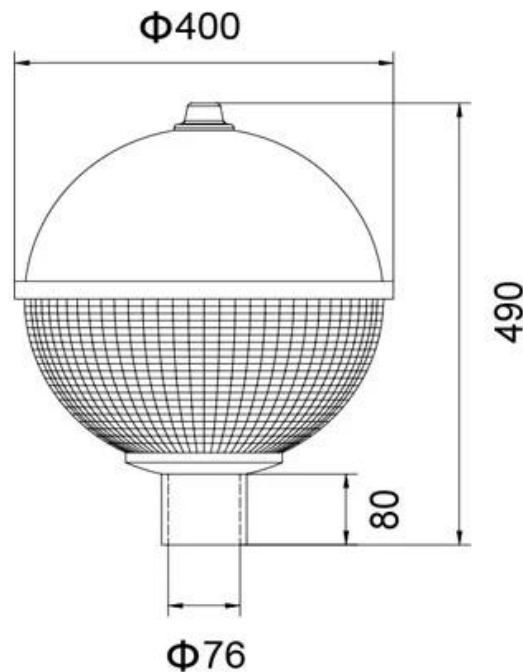

## Configuration Data:

Product Code	Rated Power	LED Qty	Luminous Flux	G.W/N.W	Packing Size	Loading Qty
YMLED-6141(16)	30W	16	3450	5/4(kgs)	415*415*530mm	260PCS/20'GP
YMLED-6141(20)	55W	24	6325	5/4(kgs)	415*415*530mm	700PCS/40'HQ

# YMLED-6141

RAL 7015 

RAL 9005 

**Product description:**  
 whole body Die cast aluminum housing  
 Double photometric diffuser technology  
 Supper white toughened glass  
 Sealed lamp housing

# Product Dimensions(mm)