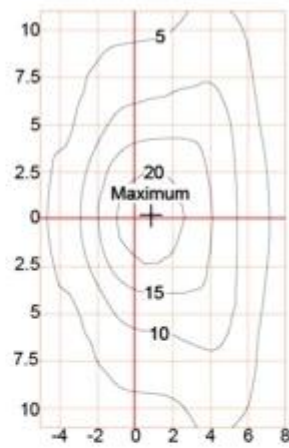

## Configuration Data:

Product Code	Rated Power	LED Qty	Luminous Flux	G.W/N.W	Packing Size	Loading Qty
YMLED-6141(16)	30W	16	3450	5/4(kgs)	415*415*530mm	260PCS/20'GP
YMLED-6141(20)	55W	24	6325	5/4(kgs)	415*415*530mm	700PCS/40'HQ

## Polar Diagram:

Type1

Type2

Type3

# Product Dimensions(mm)

# Internal Structure