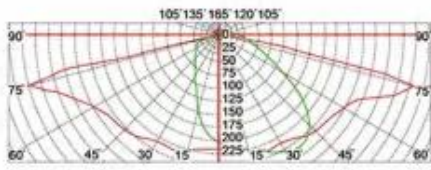

配光曲线 Polar Diagram

Type1

Type2