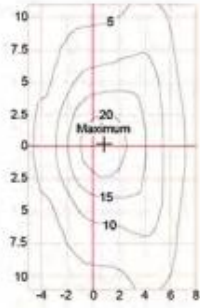

配光曲线 Polar Diagram

Type1

Type2