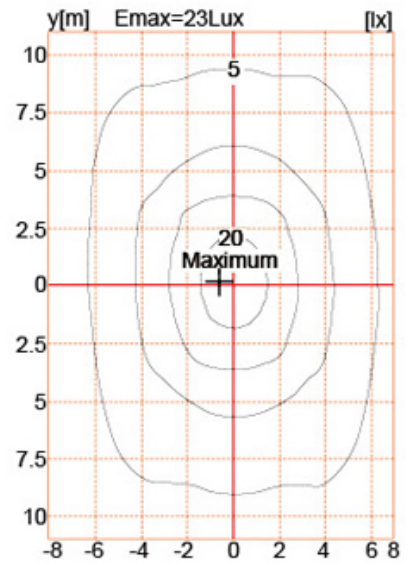

Product Code	YMLED-6109(16)	YMLED-6109(20)	YMLED-6109(24)	YMLED-6109(28)
LED Qty	16pcs	20pcs	24pcs	28pcs
Rated Power	35w	45w	55w	60w
Luminous Flux	3100-3300lm	3950-4200	4850-5200lm	5350-5700lm
G.W/N.W	13.5/11.5kgs	13.5/11.5kgs	13.5/11.5kgs	13.5/11.5kgs
Packing Size	655x655x760mm	655x655x760mm	655x655x760mm	655x655x760mm

Product Photos

YMLED-6109

PRODUCT DIMENSIONS(MM)

PRODUCT DETAILS

Polar Diagram

Type1

Type2

Type3