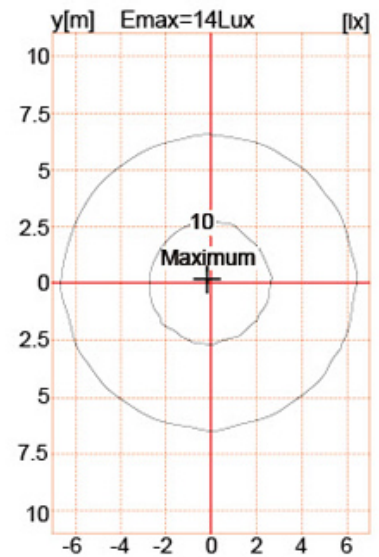

Product Code	YMLED-6109(16)	YMLED-6109(20)	YMLED-6109(24)	YMLED-6109(28)
LED Qty	16pcs	20pcs	24pcs	28pcs
Rated Power	35w	45w	55w	60w
Luminous Flux	3100-3300lm	3950-4200	4850-5200lm	5350-5700lm
G.W/N.W	13.5/11.5kgs	13.5/11.5kgs	13.5/11.5kgs	13.5/11.5kgs
Packing Size	655x655x760mm	655x655x760mm	655x655x760mm	655x655x760mm

Product Photos

YMLED-6109

PRODUCT DIMENSIONS(MM)

PRODUCT DETAILS

Polar Diagram

Type1

Type2

Type3