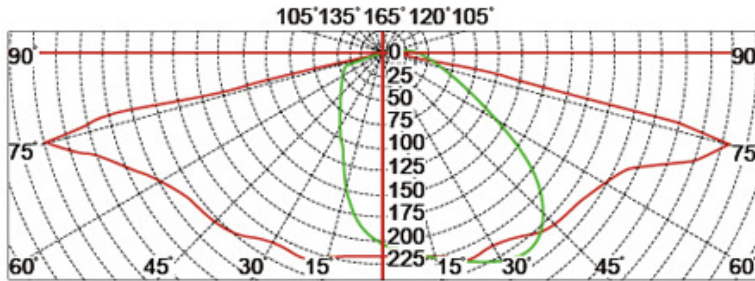

Product Photos

YMLED-6109

PRODUCT DIMENSIONS(MM)

PRODUCT DETAILS

Polar Diagram

Type1

Type2

Type3