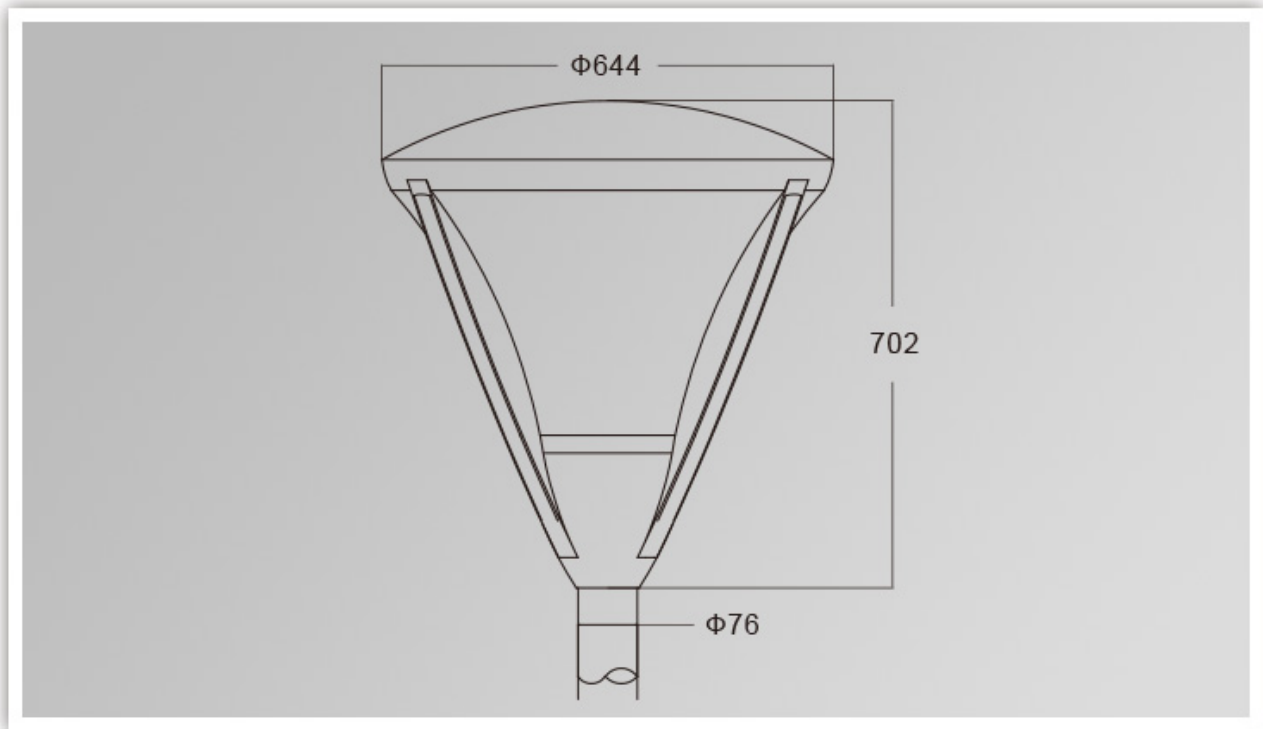

What is the Specifications of our [LED Garden light?](#)

Insulation class	Power supply	LED current	Power Factor	Working Ambient	Life span	CRI	CCT
Class I	120-277V 50/60HZ	700mA	>0.95	-40 °C to +55 °C	>50,000hrs	RA>75	3000K-6500K

Product Code	YMLED-6109(16)	YMLED-6109(20)	YMLED-6109(24)	YMLED-6109(28)
LED Qty	16pcs	20pcs	24pcs	28pcs
Rated Power	35w	45w	55w	60w
Luminous Flux	3100-3300lm	3950-4200	4850-5200lm	5350-5700lm
G.W/N.W	13.5/11.5kgs	13.5/11.5kgs	13.5/11.5kgs	13.5/11.5kgs
Packing Size	655x655x760mm	655x655x760mm	655x655x760mm	655x655x760mm

Product Photos

YMLED-6109

PRODUCT DIMENSIONS(MM)

PRODUCT DETAILS

Polar Diagram

Type1

Type2

Type3