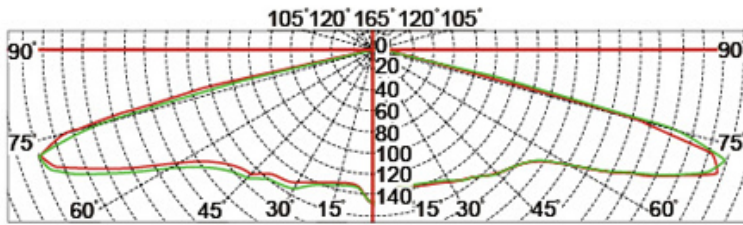

Product Photos

YMLED-6109

PRODUCT DIMENSIONS(MM)

PRODUCT DETAILS

Polar Diagram

Type1

Type2

Type3