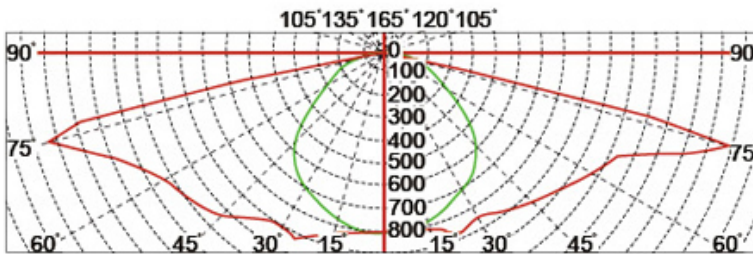

Product Photos

YMLED-6109

PRODUCT DIMENSIONS(MM)

PRODUCT DETAILS

Polar Diagram

Type1

Type2

Type3