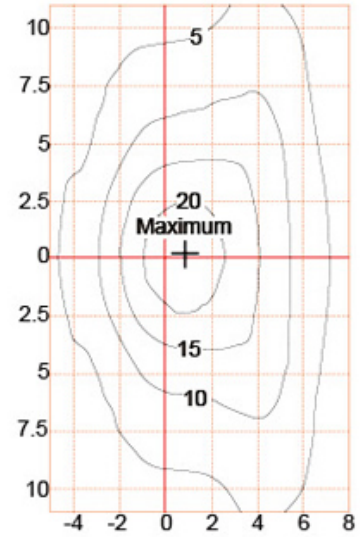

Product Code	YMLED-6109(16)	YMLED-6109(20)	YMLED-6109(24)	YMLED-6109(28)
LED Qty	16pcs	20pcs	24pcs	28pcs
Rated Power	35w	45w	55w	60w
Luminous Flux	3100-3300lm	3950-4200	4850-5200lm	5350-5700lm
G.W/N.W	13.5/11.5kgs	13.5/11.5kgs	13.5/11.5kgs	13.5/11.5kgs
Packing Size	655x655x760mm	655x655x760mm	655x655x760mm	655x655x760mm

Product Photos

YMLED-6109

PRODUCT DIMENSIONS(MM)

PRODUCT DETAILS

Polar Diagram

Type1

Type2

Type3