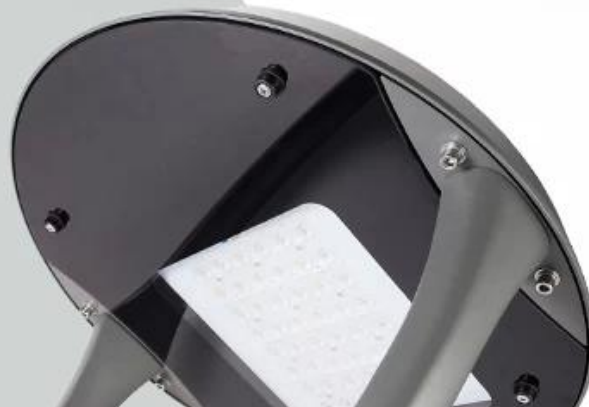

Die cast aluminum housing

Tempered glass

CREE XTE LED chip

Install pipe D76mm