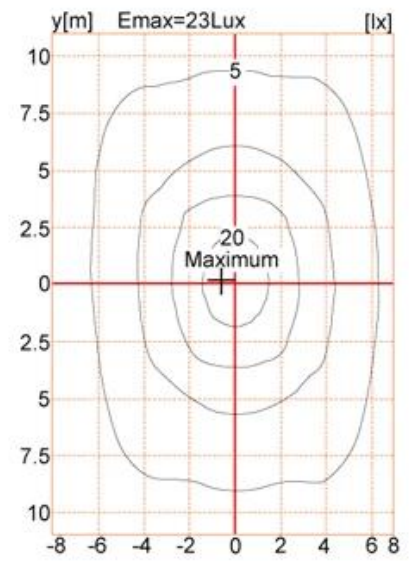

Install pipe D76mm

Polar Diagram

Type1

Type2

Type3

Configuration Data:

| 产品型号 Product Code | 额定功率 Rated Power | LED 颗数 LED Qty | 初始光通量 Luminous Flux | 毛净重 G.W/N.W | 包装尺寸 Packing Size | 装柜数量 Loading Qty |
|----------------------|---------------------|-------------------|------------------------|----------------|----------------------|---------------------|
| YMLED-6142 (16) | 30W | 16 | 3690 | 10.3/8.8(kgs) | 560x560x220mm | |
| YMLED-6142 (20) | 40W | 20 | 4920 | 10.3/8.8(kgs) | 560x560x220mm | |
| YMLED-6142 (24) | 55W | 24 | 6765 | 10.3/8.8(kgs) | 560x560x220mm | |
| YMLED-6142 (28) | 60W | 28 | 7380 | 10.3/8.8(kgs) | 560x560x220mm | 400PCS/20'GP |
| YMLED-6142 (32) | 70W | 32 | 8610 | 10.3/8.8(kgs) | 560x560x220mm | 1008PCS/40'HQ |
| YMLED-6142 (36) | 80W | 36 | 9840 | 10.3/8.8(kgs) | 560x560x220mm | |
| YMLED-6142 (40) | 90W | 40 | 11070 | 10.3/8.8(kgs) | 560x560x220mm | |
| YMLED-6142 (44) | 100W | 44 | 12300 | 10.3/8.8(kgs) | 560x560x220mm | |
| YMLED-6142 (48) | 105W | 48 | 12915 | 10.3/8.8(kgs) | 560x560x220mm | |