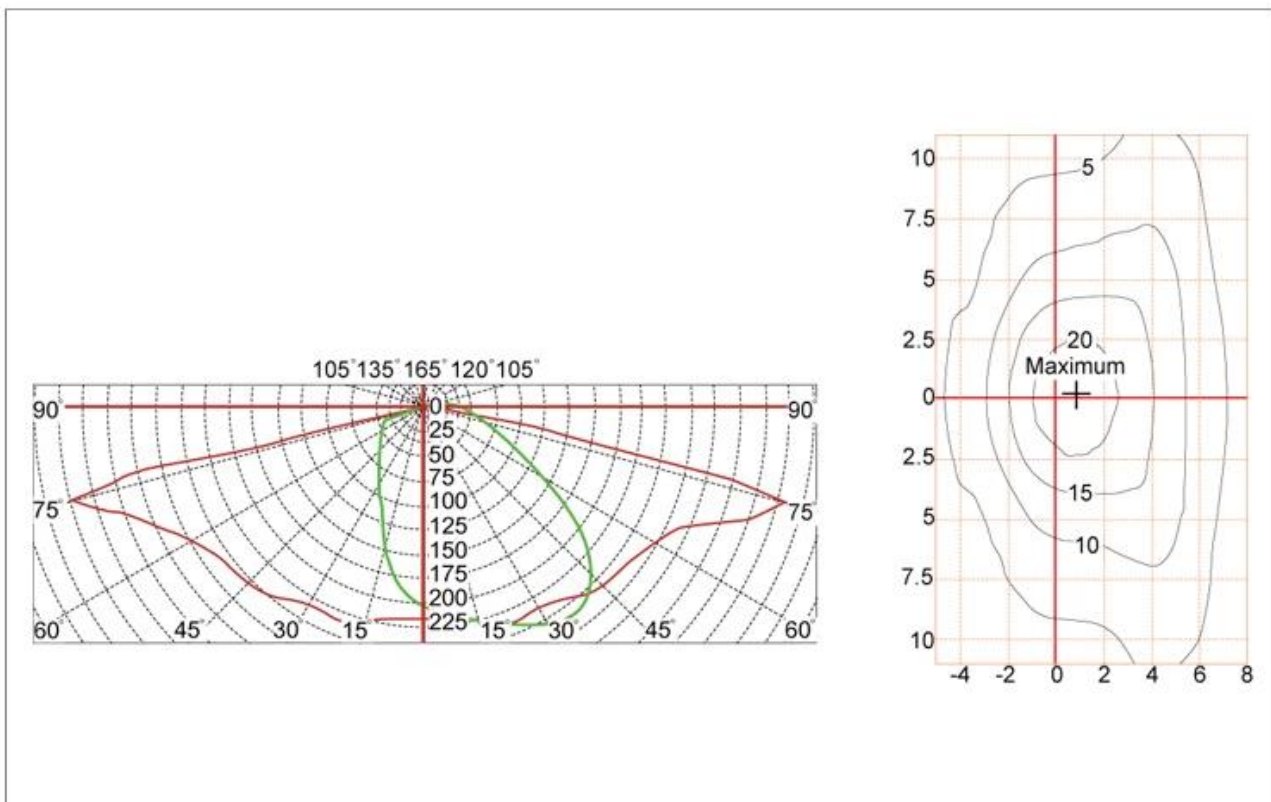

IP65

Certificate

Product Dimensions(mm)

Configuration Data:

Internal Structure

Die cast aluminum housing

Tempered glass

CREE XTE LED chip

Install pipe D76mm

Polar Diagram

Type1

Type2

Type3

Configuration Data:

| 产品型号 Product Code | 额定功率 Rated Power | LED 颗数 LED Qty | 初始光通量 Luminous Flux | 毛净重 G.W/N.W | 包装尺寸 Packing Size | 装柜数量 Loading Qty |
|----------------------|---------------------|-------------------|------------------------|----------------|----------------------|---------------------|
| YMLED-6142 (16) | 30W | 16 | 3690 | 10.3/8.8(kgs) | 560x560x220mm | |
| YMLED-6142 (20) | 40W | 20 | 4920 | 10.3/8.8(kgs) | 560x560x220mm | |
| YMLED-6142 (24) | 55W | 24 | 6765 | 10.3/8.8(kgs) | 560x560x220mm | |
| YMLED-6142 (28) | 60W | 28 | 7380 | 10.3/8.8(kgs) | 560x560x220mm | 400PCS/20'GP |
| YMLED-6142 (32) | 70W | 32 | 8610 | 10.3/8.8(kgs) | 560x560x220mm | 1008PCS/40'HQ |
| YMLED-6142 (36) | 80W | 36 | 9840 | 10.3/8.8(kgs) | 560x560x220mm | |
| YMLED-6142 (40) | 90W | 40 | 11070 | 10.3/8.8(kgs) | 560x560x220mm | |
| YMLED-6142 (44) | 100W | 44 | 12300 | 10.3/8.8(kgs) | 560x560x220mm | |
| YMLED-6142 (48) | 105W | 48 | 12915 | 10.3/8.8(kgs) | 560x560x220mm | |