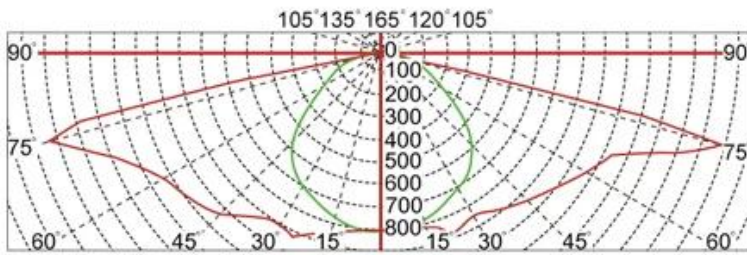

Install pipe D76mm

Polar Diagram

Type1

Type2

Type3

Configuration Data:

| 产品型号 Product Code | 额定功率 Rated Power | LED 颗数 LED Qty | 初始光通量 Luminous Flux | 毛净重 G.W/N.W | 包装尺寸 Packing Size | 装柜数量 Loading Qty |
|----------------------|---------------------|-------------------|------------------------|----------------|----------------------|---------------------|
| YMLED-6142 (16) | 30W | 16 | 3690 | 10.3/8.8(kgs) | 560x560x220mm | |
| YMLED-6142 (20) | 40W | 20 | 4920 | 10.3/8.8(kgs) | 560x560x220mm | |
| YMLED-6142 (24) | 55W | 24 | 6765 | 10.3/8.8(kgs) | 560x560x220mm | |
| YMLED-6142 (28) | 60W | 28 | 7380 | 10.3/8.8(kgs) | 560x560x220mm | 400PCS/20'GP |
| YMLED-6142 (32) | 70W | 32 | 8610 | 10.3/8.8(kgs) | 560x560x220mm | 1008PCS/40'HQ |
| YMLED-6142 (36) | 80W | 36 | 9840 | 10.3/8.8(kgs) | 560x560x220mm | |
| YMLED-6142 (40) | 90W | 40 | 11070 | 10.3/8.8(kgs) | 560x560x220mm | |
| YMLED-6142 (44) | 100W | 44 | 12300 | 10.3/8.8(kgs) | 560x560x220mm | |
| YMLED-6142 (48) | 105W | 48 | 12915 | 10.3/8.8(kgs) | 560x560x220mm | |