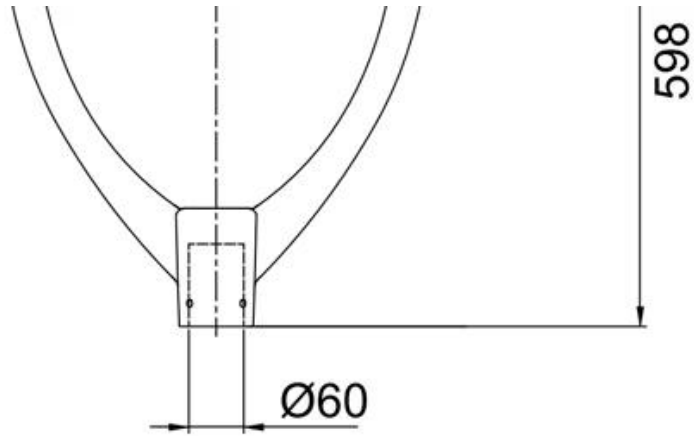

IP65

Certificate

Product Dimensions(mm)

Configuration Data:

Internal Structure

Die cast aluminum housing

Tempered glass

CREE XTE LED chip

Install pipe D76mm

Polar Diagram

Type1

Type2

Type3

Configuration Data:

| 产品型号 Product Code | 额定功率 Rated Power | LED 颗数 LED Qty | 初始光通量 Luminous Flux | 毛净重 G.W/N.W | 包装尺寸 Packing Size | 装柜数量 Loading Qty |
|----------------------|---------------------|-------------------|------------------------|----------------|----------------------|---------------------|
| YMLED-6142 (16) | 30W | 16 | 3690 | 10.3/8.8(kgs) | 560x560x220mm | |
| YMLED-6142 (20) | 40W | 20 | 4920 | 10.3/8.8(kgs) | 560x560x220mm | |
| YMLED-6142 (24) | 55W | 24 | 6765 | 10.3/8.8(kgs) | 560x560x220mm | |
| YMLED-6142 (28) | 60W | 28 | 7380 | 10.3/8.8(kgs) | 560x560x220mm | 400PCS/20'GP |
| YMLED-6142 (32) | 70W | 32 | 8610 | 10.3/8.8(kgs) | 560x560x220mm | 1008PCS/40'HQ |
| YMLED-6142 (36) | 80W | 36 | 9840 | 10.3/8.8(kgs) | 560x560x220mm | |
| YMLED-6142 (40) | 90W | 40 | 11070 | 10.3/8.8(kgs) | 560x560x220mm | |
| YMLED-6142 (44) | 100W | 44 | 12300 | 10.3/8.8(kgs) | 560x560x220mm | |
| YMLED-6142 (48) | 105W | 48 | 12915 | 10.3/8.8(kgs) | 560x560x220mm | |