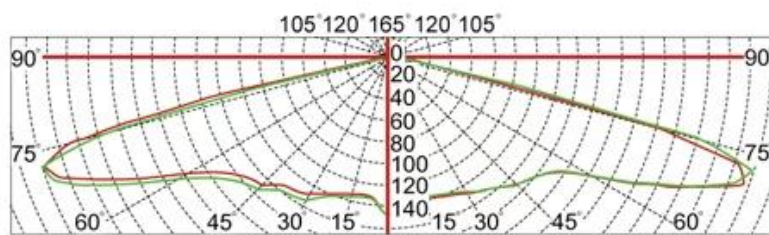

Install pipe D76mm

Polar Diagram

Type1

Type2

Type3

Configuration Data:

| 产品型号 Product Code | 额定功率 Rated Power | LED 颗数 LED Qty | 初始光通量 Luminous Flux | 毛净重 G.W/N.W | 包装尺寸 Packing Size | 装柜数量 Loading Qty |
|----------------------|---------------------|-------------------|------------------------|----------------|----------------------|---------------------|
| YMLED-6142 (16) | 30W | 16 | 3690 | 10.3/8.8(kgs) | 560x560x220mm | |
| YMLED-6142 (20) | 40W | 20 | 4920 | 10.3/8.8(kgs) | 560x560x220mm | |
| YMLED-6142 (24) | 55W | 24 | 6765 | 10.3/8.8(kgs) | 560x560x220mm | |
| YMLED-6142 (28) | 60W | 28 | 7380 | 10.3/8.8(kgs) | 560x560x220mm | 400PCS/20'GP |
| YMLED-6142 (32) | 70W | 32 | 8610 | 10.3/8.8(kgs) | 560x560x220mm | 1008PCS/40'HQ |
| YMLED-6142 (36) | 80W | 36 | 9840 | 10.3/8.8(kgs) | 560x560x220mm | |
| YMLED-6142 (40) | 90W | 40 | 11070 | 10.3/8.8(kgs) | 560x560x220mm | |
| YMLED-6142 (44) | 100W | 44 | 12300 | 10.3/8.8(kgs) | 560x560x220mm | |
| YMLED-6142 (48) | 105W | 48 | 12915 | 10.3/8.8(kgs) | 560x560x220mm | |