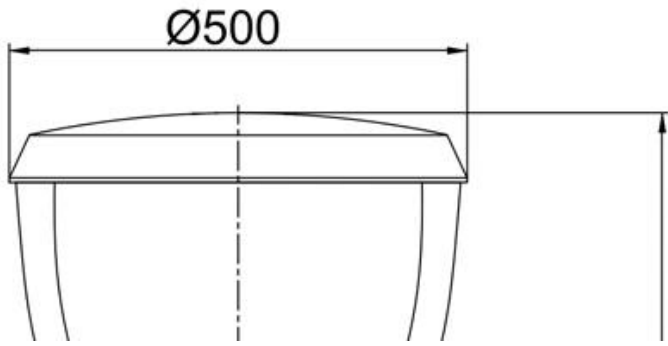

IP65

Certificate

Product Dimensions(mm)

Configuration Data:

Internal Structure

Die cast aluminum housing

Tempered glass

CREE XTE LED chip

Install pipe D76mm

Polar Diagram

Type1

Type2

Type3

Configuration Data:

| 产品型号 Product Code | 额定功率 Rated Power | LED 颗数 LED Qty | 初始光通量 Luminous Flux | 毛净重 G.W/N.W | 包装尺寸 Packing Size | 装柜数量 Loading Qty |
|----------------------|---------------------|-------------------|------------------------|----------------|----------------------|---------------------|
| YMLED-6142 (16) | 30W | 16 | 3690 | 10.3/8.8(kgs) | 560x560x220mm | |
| YMLED-6142 (20) | 40W | 20 | 4920 | 10.3/8.8(kgs) | 560x560x220mm | |
| YMLED-6142 (24) | 55W | 24 | 6765 | 10.3/8.8(kgs) | 560x560x220mm | |
| YMLED-6142 (28) | 60W | 28 | 7380 | 10.3/8.8(kgs) | 560x560x220mm | 400PCS/20'GP |
| YMLED-6142 (32) | 70W | 32 | 8610 | 10.3/8.8(kgs) | 560x560x220mm | 1008PCS/40'HQ |
| YMLED-6142 (36) | 80W | 36 | 9840 | 10.3/8.8(kgs) | 560x560x220mm | |
| YMLED-6142 (40) | 90W | 40 | 11070 | 10.3/8.8(kgs) | 560x560x220mm | |
| YMLED-6142 (44) | 100W | 44 | 12300 | 10.3/8.8(kgs) | 560x560x220mm | |
| YMLED-6142 (48) | 105W | 48 | 12915 | 10.3/8.8(kgs) | 560x560x220mm | |