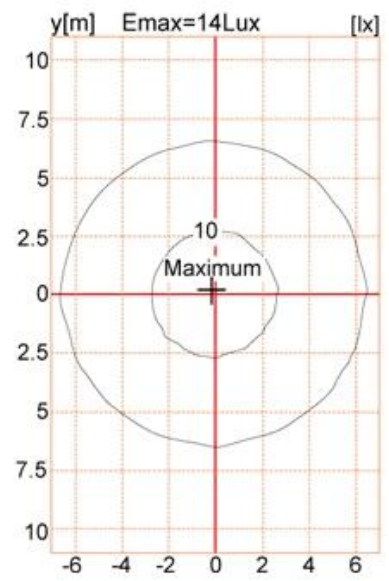

Install pipe D76mm

Polar Diagram

Type1

Type2

Type3

Configuration Data:

| 产品型号 Product Code | 额定功率 Rated Power | LED 颗数 LED Qty | 初始光通量 Luminous Flux | 毛净重 G.W/N.W | 包装尺寸 Packing Size | 装柜数量 Loading Qty |
|----------------------|---------------------|-------------------|------------------------|----------------|----------------------|---------------------|
| YMLED-6142 (16) | 30W | 16 | 3690 | 10.3/8.8(kgs) | 560x560x220mm | |
| YMLED-6142 (20) | 40W | 20 | 4920 | 10.3/8.8(kgs) | 560x560x220mm | |
| YMLED-6142 (24) | 55W | 24 | 6765 | 10.3/8.8(kgs) | 560x560x220mm | |
| YMLED-6142 (28) | 60W | 28 | 7380 | 10.3/8.8(kgs) | 560x560x220mm | 400PCS/20'GP |
| YMLED-6142 (32) | 70W | 32 | 8610 | 10.3/8.8(kgs) | 560x560x220mm | 1008PCS/40'HQ |
| YMLED-6142 (36) | 80W | 36 | 9840 | 10.3/8.8(kgs) | 560x560x220mm | |
| YMLED-6142 (40) | 90W | 40 | 11070 | 10.3/8.8(kgs) | 560x560x220mm | |
| YMLED-6142 (44) | 100W | 44 | 12300 | 10.3/8.8(kgs) | 560x560x220mm | |
| YMLED-6142 (48) | 105W | 48 | 12915 | 10.3/8.8(kgs) | 560x560x220mm | |