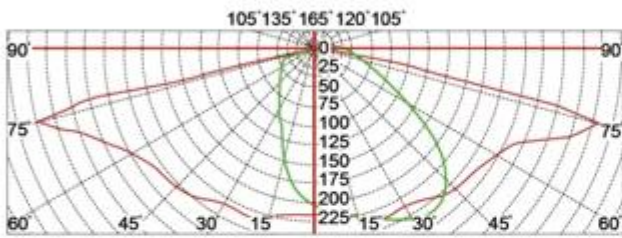

Produce description:

whole body Die cast aluminum housing

Double photometric diffuser technology

Supper white toughened glass

Individual and sealed module

Configuration Data:

Product Code	Rated Power	LED Qty	Luminous Flux	G.W/N.W	Packing Size	Loading Qty
YMLED-6136(15)	35W	15	4130	9/8(kgs)	410*410*875mm	130PCS/20'GP
YMLED-6136(20)	45W	20	5310	9/8(kgs)	410*410*875mm	420PCS/40'HQ
YMLED-6136(25)	55W	25	6490	9/8(kgs)	410*410*875mm	

Polar Diagram:

Type1

Type2

Type3