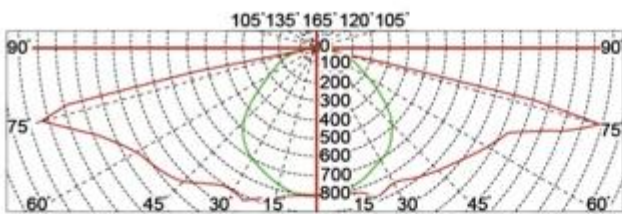

Produce description:

whole body Die cast aluminum housing

Double photometric diffuser technology

Supper white toughened glass

Individual and sealed module

Configuration Data:

Product Code	Rated Power	LED Qty	Luminous Flux	G.W/N.W	Packing Size	Loading Qty
YMLED-6136(15)	35W	15	4130	9/8(kgs)	410*410*875mm	130PCS/20'GP
YMLED-6136(20)	45W	20	5310	9/8(kgs)	410*410*875mm	420PCS/40'HQ
YMLED-6136(25)	55W	25	6490	9/8(kgs)	410*410*875mm	

Polar Diagram:

Type1

Type2

Type3