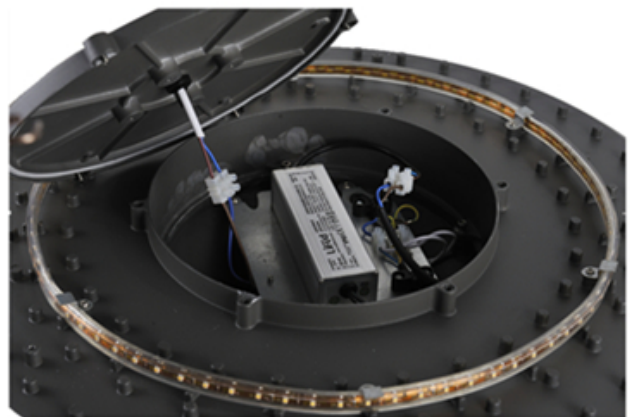

What is the details of our [LED Garden light](#)?

Die cast aluminum housing,aluminum sheet rotating cover
Double photometric diffuser technology
PC diffusion technology
Sealed lamp housing

What is the Specifications of our LED Garden light?

Insulation class	Power supply	LED current	Power Factor	Working Ambient	Life span	CRI	CCT
Class I	120-277V 50/60HZ	700mA	>0.95	-40 °C to +55 °C	>50,000hrs	RA>75	3000K-6500K

Product Code	YMLED-6132A	YMLED-6132A	YMLED-6132A
LED Qty	20pcs	20pcs	20pcs
Rated Power	40w	50w	60w
Luminous Flux	3400-3600lm	4150-4410lm	4850-5160lm
G.W/N.W	10.5/9kgs	10.5/9kgs	10.5/9kgs
Packing Size	710x285x725mm	710x285x725mm	710x285x725mm

Product Photos

YMLED-6132A

PRODUCT DIMENSIONS(MM)

PRODUCT DETAILS

Polar Diagram

Packaging & Shipping ,Trade Terms:

Shipping

1. **FedEx/DHL/UPS/TNT** for **samples**, Door-to-Door,
2. **By Air or by Sea** for **batch goods**, for FCL; Airport/ Port receiving,
3. Customers specifying freight forwarders or negotiable shipping methods,
4. **Delivery Time:** 5-7 days for samples; 15-30 days for batch goods.