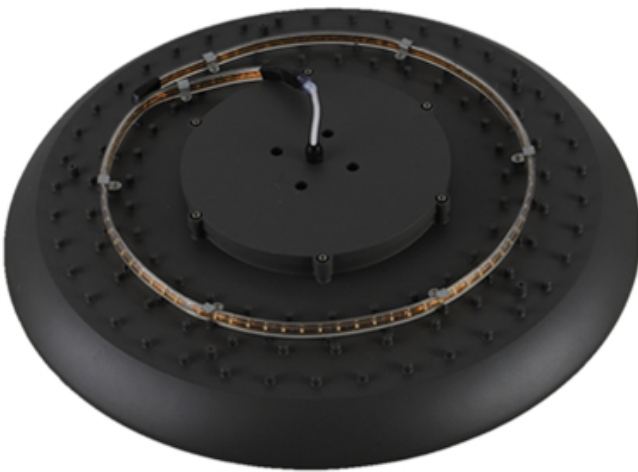

What is the details of our [LED Garden light](#)?

Die cast aluminum housing,aluminum sheet rotating cover
Double photometric diffuser technology
PC diffusion technology
Sealed lamp housing

What is the Specifications of our LED Garden light?

Insulation class	Power supply	LED current	Power Factor	Working Ambient	Life span	CRI	CCT
Class I	120-277V 50/60HZ	700mA	>0.95	-40 °C to +55 °C	>50,000hrs	RA>75	3000K-6500K

Product Code	YMLED-6132A	YMLED-6132A	YMLED-6132A
LED Qty	20pcs	20pcs	20pcs
Rated Power	40w	50w	60w
Luminous Flux	3400-3600lm	4150-4410lm	4850-5160lm
G.W/N.W	10.5/9kgs	10.5/9kgs	10.5/9kgs
Packing Size	710x285x725mm	710x285x725mm	710x285x725mm

Product Photos

YMLED-6132A

PRODUCT DIMENSIONS(MM)

PRODUCT DETAILS

Polar Diagram

Packaging & Shipping ,Trade Terms:

Shipping

1. **FedEx/DHL/UPS/TNT** for **samples**, Door-to-Door,
2. **By Air or by Sea** for **batch goods**, for FCL; Airport/ Port receiving,
3. Customers specifying freight forwarders or negotiable shipping methods,
4. **Delivery Time:** 5-7 days for samples; 15-30 days for batch goods.