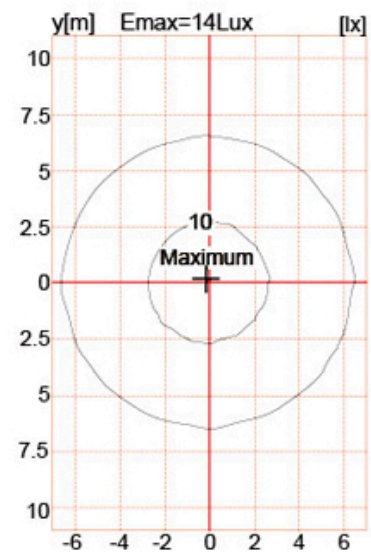

Product Photos

YMLED-6132A

PRODUCT DIMENSIONS(MM)

PRODUCT DETAILS

Polar Diagram

Packaging & Shipping ,Trade Terms:

Shipping

1. **FedEx/DHL/UPS/TNT** for **samples**, Door-to-Door,
2. **By Air or by Sea** for **batch goods**, for FCL; Airport/ Port receiving,
3. Customers specifying freight forwarders or negotiable shipping methods,
4. **Delivery Time:** 5-7 days for samples; 15-30 days for batch goods.