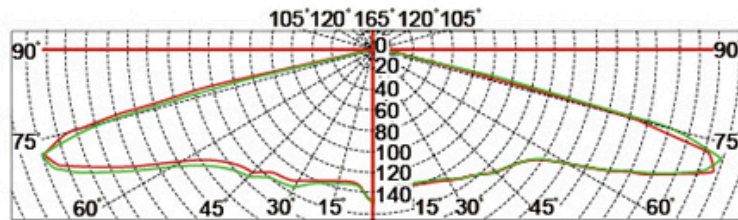

Insulation class	Power supply	LED current	Power Factor	Working Ambient	Life span	CRI	CCT
Class I	120-277V 50/60HZ	700mA	>0.95	-40 °C to +55 °C	>50,000hrs	RA>75	3000K-6500K

Product Code	YMLED-6132A	YMLED-6132A	YMLED-6132A
LED Qty	20pcs	20pcs	20pcs
Rated Power	40w	50w	60w
Luminous Flux	3400-3600lm	4150-4410lm	4850-5160lm
G.W/N.W	10.5/9kgs	10.5/9kgs	10.5/9kgs
Packing Size	710x285x725mm	710x285x725mm	710x285x725mm

Product Photos

YMLED-6132A

PRODUCT DIMENSIONS(MM)

PRODUCT DETAILS

Polar Diagram

Packaging & Shipping ,Trade Terms:

Shipping

1. **FedEx/DHL/UPS/TNT** for **samples**, Door-to-Door,
2. **By Air or by Sea** for **batch goods**, for FCL; Airport/ Port receiving,
3. Customers specifying freight forwarders or negotiable shipping methods,
4. **Delivery Time:** 5-7 days for samples; 15-30 days for batch goods.