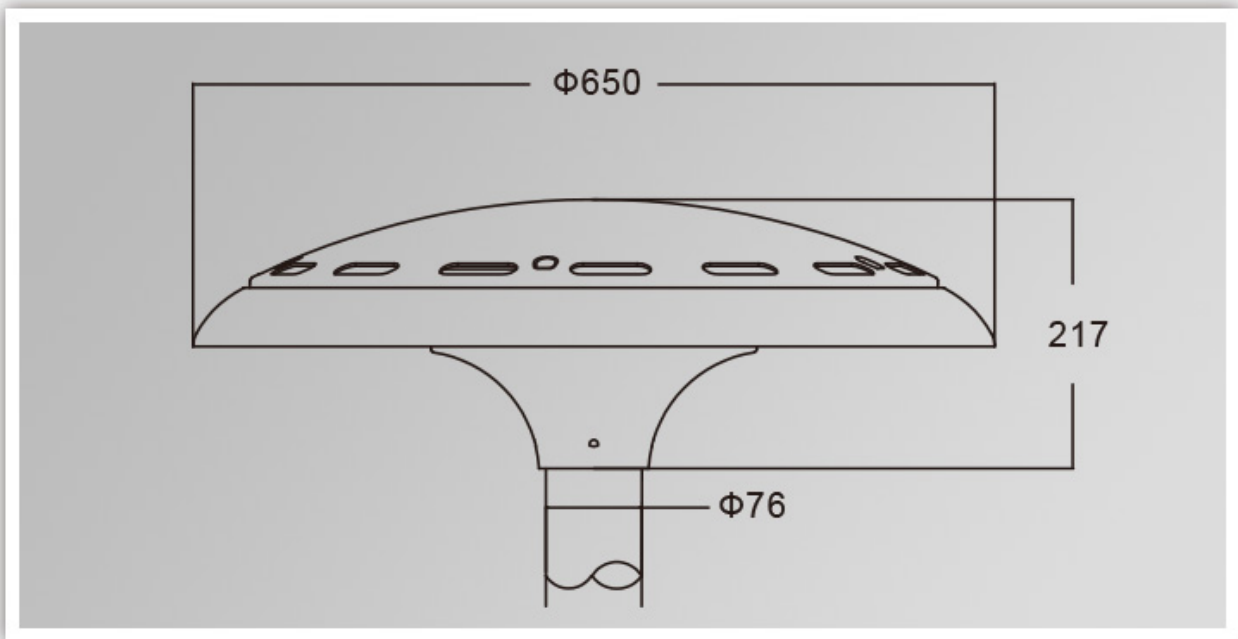

Insulation class	Power supply	LED current	Power Factor	Working Ambient	Life span	CRI	CCT
Class I	120-277V 50/60HZ	700mA	>0.95	-40 °C to +55 °C	>50,000hrs	RA>75	3000K-6500K

Product Code	YMLED-6132A	YMLED-6132A	YMLED-6132A
LED Qty	20pcs	20pcs	20pcs
Rated Power	40w	50w	60w
Luminous Flux	3400-3600lm	4150-4410lm	4850-5160lm
G.W/N.W	10.5/9kgs	10.5/9kgs	10.5/9kgs
Packing Size	710x285x725mm	710x285x725mm	710x285x725mm

Product Photos

YMLED-6132A

PRODUCT DIMENSIONS(MM)

PRODUCT DETAILS

Polar Diagram

Packaging & Shipping ,Trade Terms:

Shipping

1. **FedEx/DHL/UPS/TNT** for **samples**, Door-to-Door,
2. **By Air or by Sea** for **batch goods**, for FCL; Airport/ Port receiving,
3. Customers specifying freight forwarders or negotiable shipping methods,
4. **Delivery Time:** 5-7 days for samples; 15-30 days for batch goods.