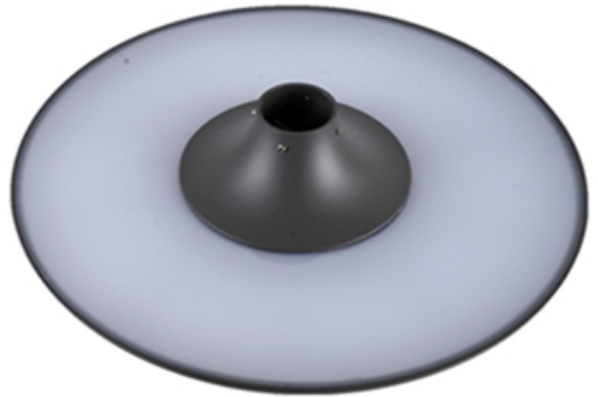

What is the details of our [LED Garden light](#)?

Die cast aluminum housing,aluminum sheet rotating cover
Double photometric diffuser technology
PC diffusion technology
Sealed lamp housing

What is the Specifications of our LED Garden light?

Insulation class	Power supply	LED current	Power Factor	Working Ambient	Life span	CRI	CCT
Class I	120-277V 50/60HZ	700mA	>0.95	-40 °C to +55 °C	>50,000hrs	RA>75	3000K-6500K

Product Code	YMLED-6132A	YMLED-6132A	YMLED-6132A
LED Qty	20pcs	20pcs	20pcs
Rated Power	40w	50w	60w
Luminous Flux	3400-3600lm	4150-4410lm	4850-5160lm
G.W/N.W	10.5/9kgs	10.5/9kgs	10.5/9kgs
Packing Size	710x285x725mm	710x285x725mm	710x285x725mm

Product Photos

YMLED-6132A

PRODUCT DIMENSIONS(MM)

PRODUCT DETAILS

Polar Diagram

Packaging & Shipping ,Trade Terms:

Shipping

1. **FedEx/DHL/UPS/TNT** for **samples**, Door-to-Door,
2. **By Air or by Sea** for **batch goods**, for FCL; Airport/ Port receiving,
3. Customers specifying freight forwarders or negotiable shipping methods,
4. **Delivery Time:** 5-7 days for samples; 15-30 days for batch goods.