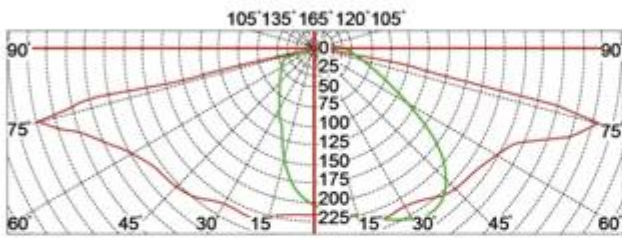

What is the details of our LED Garden light?

whole body Die cast aluminum housing
Double photometric diffuser technology
Supper white toughened glass
Individual and sealed module

Configuration Data:

Product Code	Rated Power	LED Qty	Luminous Flux	G.W/N.W	Packing Size	Loading Qty
YMLED-6125(15)	35W	15	3675	10.4/12(kgs)	490*490*905mm	88PCS/20'GP
YMLED-6125(20)	45W	20	4725	10.4/12(kgs)	490*490*905mm	240PCS/40'HQ
YMLED-6125(25)	55W	25	5775	10.4/12(kgs)	490*490*905mm	

Polar Diagram:

Type1

Type2

Type3