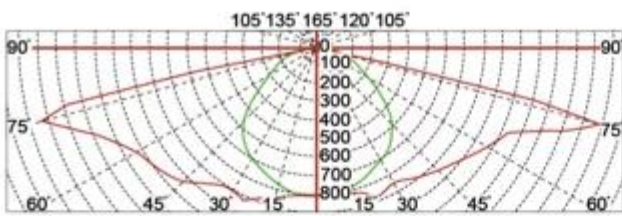

What is the details of our LED Garden light?

whole body Die cast aluminum housing
Double photometric diffuser technology
Supper white toughened glass
Individual and sealed module

Configuration Data:

Product Code	Rated Power	LED Qty	Luminous Flux	G.W/N.W	Packing Size	Loading Qty
YMLED-6125(15)	35W	15	3675	10.4/12(kgs)	490*490*905mm	88PCS/20'GP
YMLED-6125(20)	45W	20	4725	10.4/12(kgs)	490*490*905mm	240PCS/40'HQ
YMLED-6125(25)	55W	25	5775	10.4/12(kgs)	490*490*905mm	

Polar Diagram:

Type1

Type2

Type3