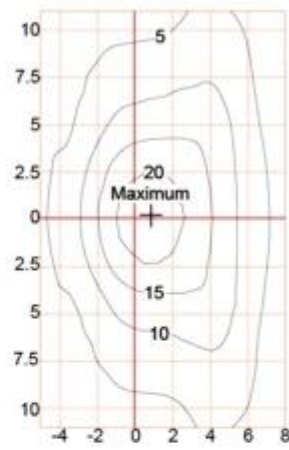

What is the details of our LED Garden light?

whole body Die cast aluminum housing
Double photometric diffuser technology
Supper white toughened glass
Individual and sealed module

Configuration Data:

Product Code	Rated Power	LED Qty	Luminous Flux	G.W/N.W	Packing Size	Loading Qty
YMLED-6125(15)	35W	15	3675	10.4/12(kgs)	490*490*905mm	88PCS/20'GP
YMLED-6125(20)	45W	20	4725	10.4/12(kgs)	490*490*905mm	240PCS/40'HQ
YMLED-6125(25)	55W	25	5775	10.4/12(kgs)	490*490*905mm	

Polar Diagram:

Type1

Type2

Type3