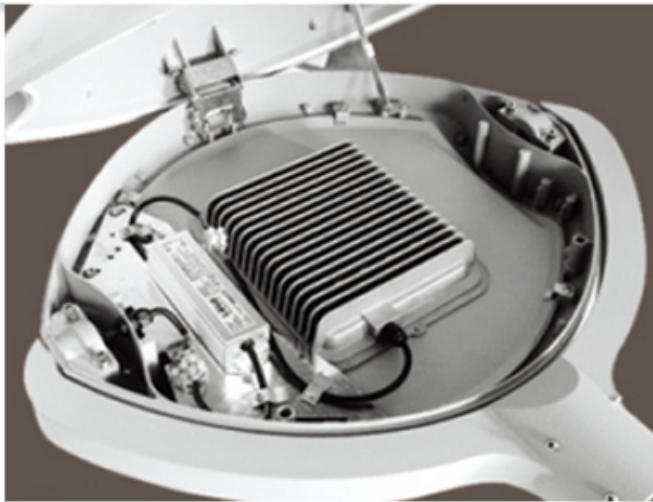

PRODUCT DETAILS