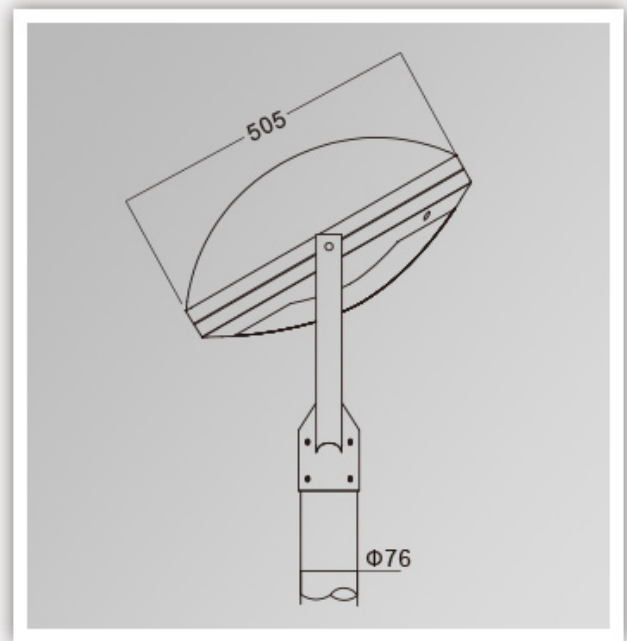

PRODUCT DIMENSIONS(MM)