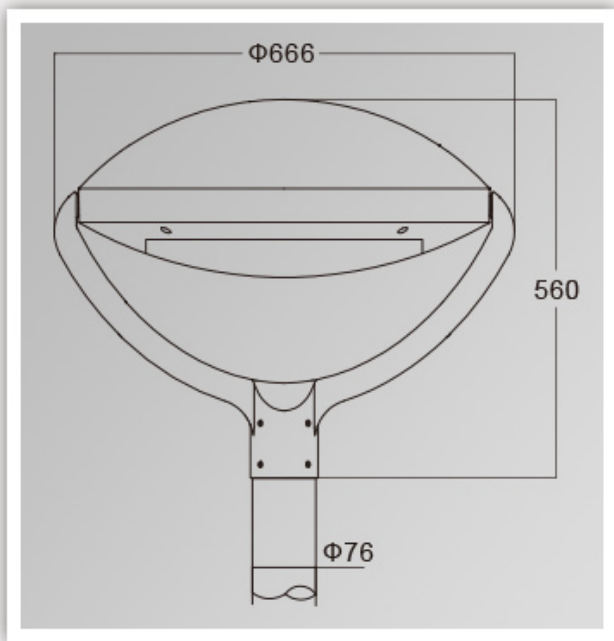

## What is the details of our [LED Garden light](#)?

Die cast aluminum housing,aluminum sheet rotating cover  
Double photometric diffuser technology  
Supper white toughened glass  
Sealed lamp housing

Product Code	YMLED-6113A(15)	YMLED-6113A(20)	YMLED-6113A(25)
LED Qty	15pcs	20pcs	25pcs
Rated Power	30w	45w	55w
Luminous Flux	2750-2940lm	4150-4400lm	5000-5390lm
G.W/N.W	14.5/12.4kgs	14.5/12.4kgs	14.5/12.4kgs
Packing Size	715x685x280mm	715x685x280mm	715x685x280mm

## PRODUCT DIMENSIONS(MM)