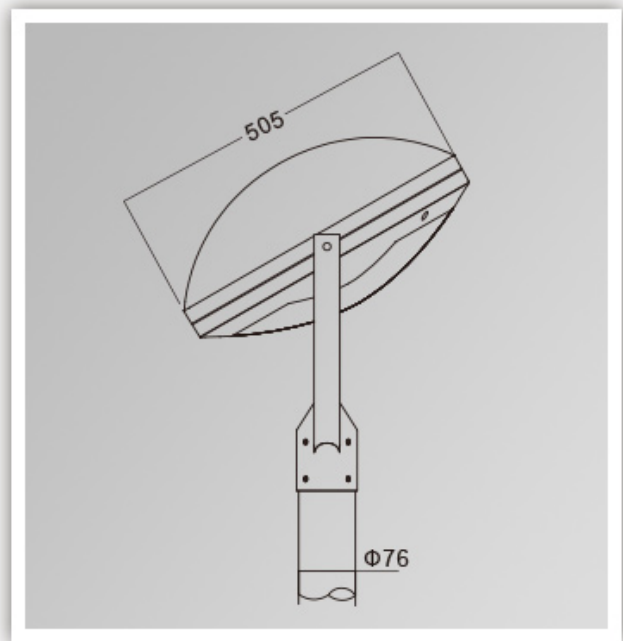

PRODUCT DIMENSIONS(MM)