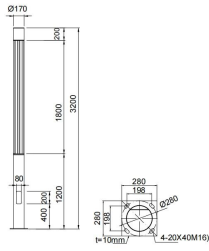

产品说明：
铝压铸灯具外壳，铝拉制灯杆
光学级 PMMA 灯罩
整体密封结构
二次配光技术

灯具尺寸 Product Dimensions(mm)

配置数据 / Configuration Data:

产品型号 Product Code	额定功率 Rated Power	LED 颗数 LED Qty	初始光通量 Luminous Flux	毛净重 G.W./N.W	包装尺寸 Packing Size
YMLED-6310(20)	20W	20	2320	18/14(kgs)	2020x180x180mm 1PCS/CTN
YMLED-6310(30)	30W	30	3480		1250x550x300mm 2PCS/CTN