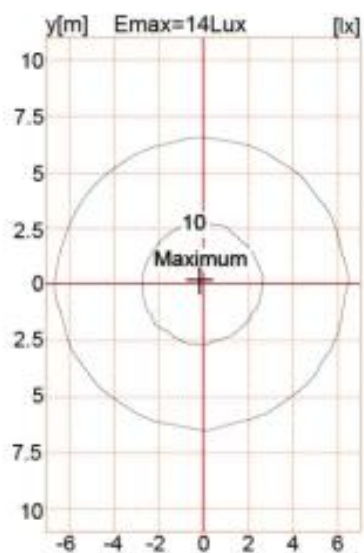

YMLED-6136B

RAL 7015

RAL 9005

Product description:

whole body Die cast aluminum housing
Double photometric diffuser technology
Super white toughened glass
Sealed lamp housing

IP65

Certificate

灯具尺寸 Product Dimensions(mm)

配光曲线 Polar Diagram

Type1

Type2

Type3

- 田径运动场
- 网球运动场
- 游泳池
- 综合健身馆
- 室外游泳池
- 健身房