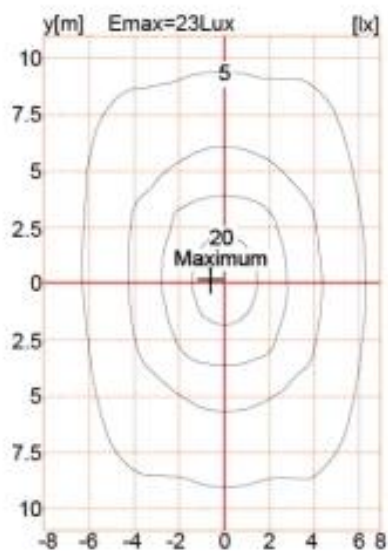

YMLED-6136B

RAL 7015

RAL 9005

Product description:

whole body Die cast aluminum housing
Double photometric diffuser technology
Super white toughened glass
Sealed lamp housing

IP65

Certificate

灯具尺寸 Product Dimensions(mm)

配光曲线 Polar Diagram

Type1

Type2

Type3

- 田径运动场
- 网球运动场
- 游泳池
- 综合健身馆
- 室外游泳池
- 健身房