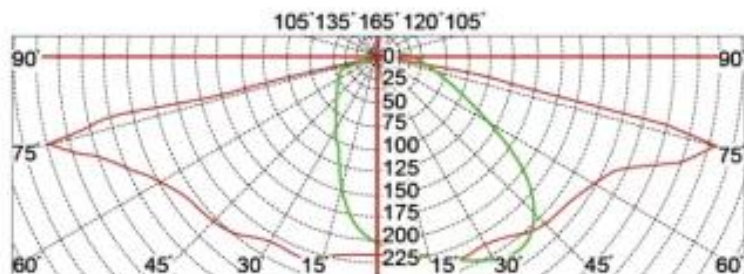

YMLED-6136B

RAL 7015

RAL 9005

Product description:

whole body Die cast aluminum housing
Double photometric diffuser technology
Super white toughened glass
Sealed lamp housing

IP65

Certificate

灯具尺寸 Product Dimensions(mm)

配光曲线 Polar Diagram

Type1

Type2

Type3

- 田径运动场
- 网球运动场
- 游泳池
- 综合健身馆
- 室外游泳池
- 健身房