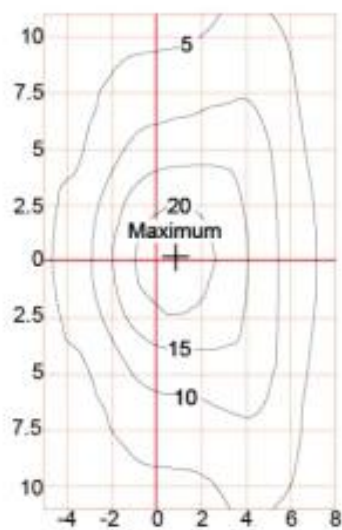

YMLED-6136B

RAL 7015

RAL 9005

Product description:

whole body Die cast aluminum housing
Double photometric diffuser technology
Super white toughened glass
Sealed lamp housing

IP65

Certificate

灯具尺寸 Product Dimensions(mm)

配光曲线 Polar Diagram

Type1

Type2

Type3

- 田径运动场
- 网球运动场
- 游泳池
- 综合健身馆
- 室外游泳池
- 健身房