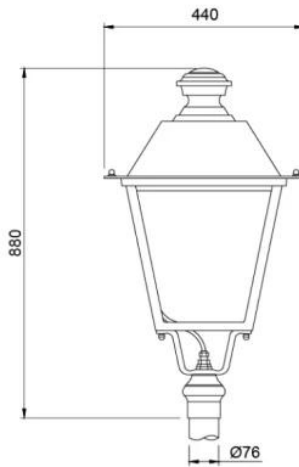

YMLED-6136B

RAL 7015

RAL 9005

Product description:

whole body Die cast aluminum housing
Double photometric diffuser technology
Super white toughened glass
Sealed lamp housing

IP65

Certificate

灯具尺寸 Product Dimensions(mm)

配光曲线 Polar Diagram

Type1

Type2

Type3

- 田径运动场
- 网球运动场
- 游泳池
- 综合健身馆
- 室外游泳池
- 健身房