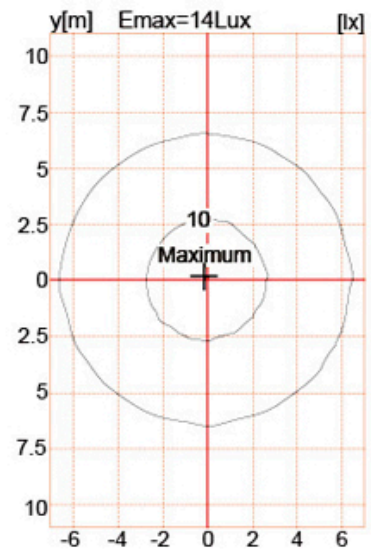

Product Photos

YMLED-6116

PRODUCT DIMENSIONS(MM)

PRODUCT DETAILS

Polar Diagram

Packaging & Shipping ,Trade Terms:

Shipping

1. **FedEx/DHL/UPS/TNT** for **samples**, Door-to-Door,
2. **By Air or by Sea** for **batch goods**, for FCL; Airport/ Port receiving,
3. Customers specifying freight forwarders or negotiable shipping methods,
4. **Delivery Time:** 5-7 days for samples; 15-30 days for batch goods.