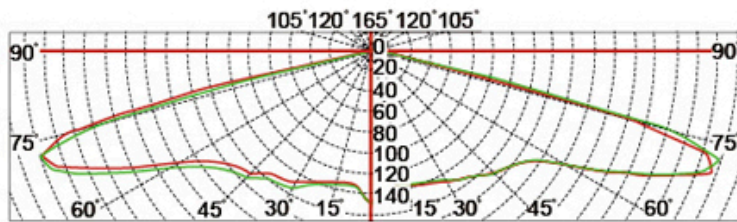

Insulation class	Power supply	LED current	Power Factor	Working Ambient	Life span	CRI	CCT
Class I	120-277V 50/60HZ	700mA	>0.95	-40 °C to +55 °C	>50,000hrs	RA>75	3000K-6500K

Product Code	YMLED-6116	YMLED-6116
LED Qty	20pcs	20pcs
Rated Power	20w	30w
Luminous Flux	1450-1550lm	2000-2200lm
G.W/N.W	8/6.6kgs	8/6.6kgs
Packing Size	540x540x540mm	540x540x540mm

Product Photos

YMLED-6116

PRODUCT DIMENSIONS(MM)

PRODUCT DETAILS

Polar Diagram

Packaging & Shipping ,Trade Terms:

Shipping

1. **FedEx/DHL/UPS/TNT** for **samples**, Door-to-Door,
2. **By Air or by Sea** for **batch goods**, for FCL; Airport/ Port receiving,
3. Customers specifying freight forwarders or negotiable shipping methods,
4. **Delivery Time:** 5-7 days for samples; 15-30 days for batch goods.