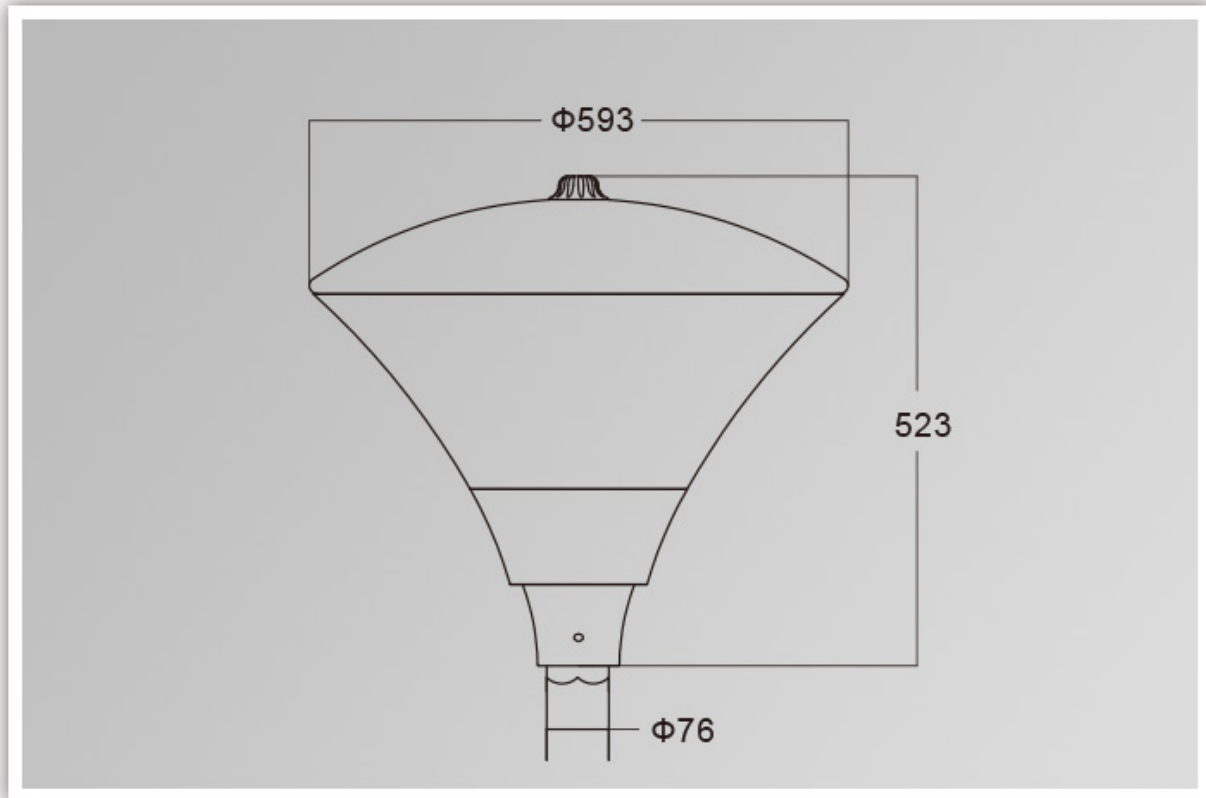

What is the details of our [LED Garden light](#)?

Die cast aluminum housing,aluminum sheet rotating cover
Indirect lighting technology
UV-stop PC lamp cover
Sealed lamp housing

What is the Specifications of our LED Garden light?

Insulation class	Power supply	LED current	Power Factor	Working Ambient	Life span	CRI	CCT
Class I	120-277V 50/60HZ	700mA	>0.95	-40 °C to +55 °C	>50,000hrs	RA>75	3000K-6500K

Product Code	YMLED-6116	YMLED-6116
LED Qty	20pcs	20pcs
Rated Power	20w	30w
Luminous Flux	1450-1550lm	2000-2200lm
G.W/N.W	8/6.6kgs	8/6.6kgs
Packing Size	540x540x540mm	540x540x540mm

Product Photos

YMLED-6116

PRODUCT DIMENSIONS(MM)

PRODUCT DETAILS

Polar Diagram

Packaging & Shipping ,Trade Terms:

Shipping

1. **FedEx/DHL/UPS/TNT** for **samples**, Door-to-Door,
2. **By Air or by Sea** for **batch goods**, for FCL; Airport/ Port receiving,
3. Customers specifying freight forwarders or negotiable shipping methods,
4. **Delivery Time:** 5-7 days for samples; 15-30 days for batch goods.