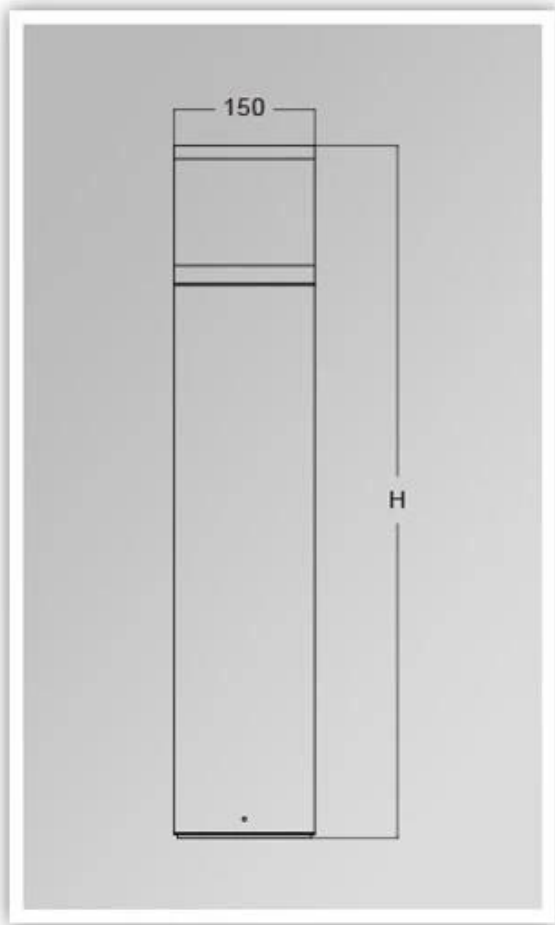

What is the details of our [Garden Lawn light](#)?

Die cast aluminum housing,surface treatment for electrostaic power coating
UV-stop PC lamp cover
Sealed lamp housing

What is the Specifications of our Garden light?

Insulation class	Power supply	Protection grade	Corrnsion-proof capability	Working Ambient	Lamp holder	Max power
Class I	220V 50/60HZ	IP65	Class II	-35 °C to +45 °C	E27	35W

Product Photos

YMLED-6209A

PRODUCT DIMENSIONS(MM)