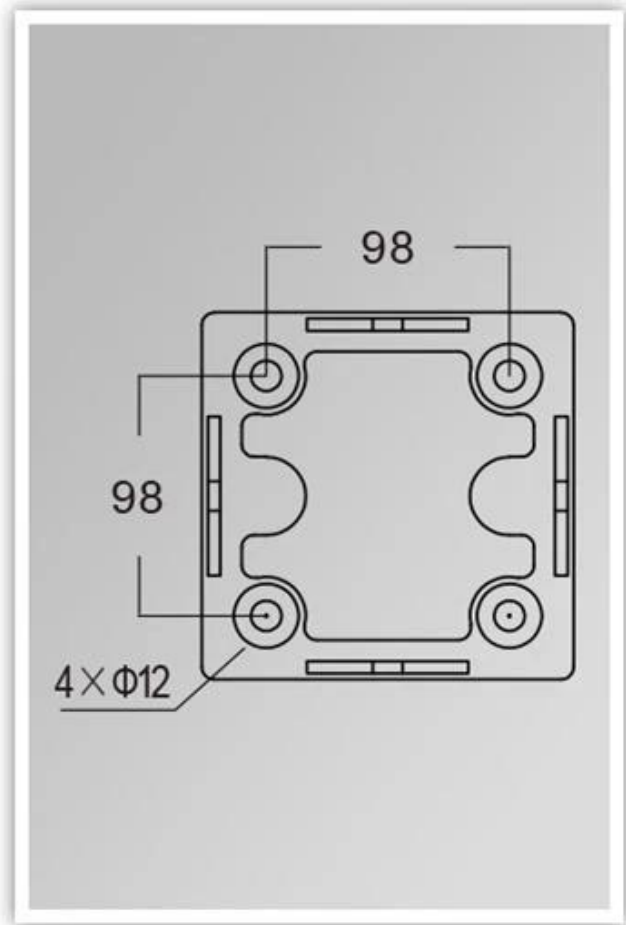

Insulation class	Power supply	Protection grade	Corrnsion-proof capability	Working Ambient	Lamp holder	Max power
Class I	220V 50/60HZ	IP65	Class II	-35 °C to +45 °C	E27	35W

Product Photos

YMLED-6209A

PRODUCT DIMENSIONS(MM)