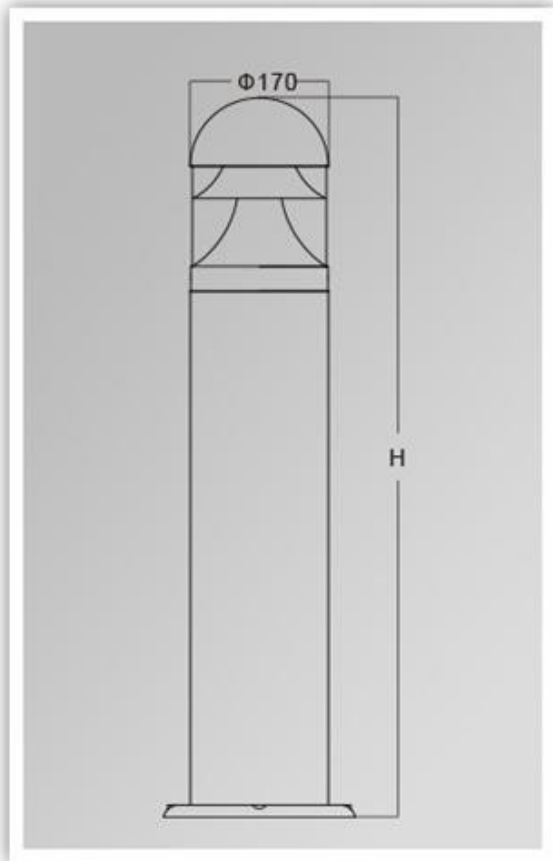

What our data [bollard outdoor Light?](#)

Die-cast aluminum alloy, powder coating surface treatment of Electricity
UV pause PC lampshade
Lampshade seal

What are our specific Garden lights?

insulation layer	Supply	Protection Class	The ability to Corrosion	Work environment	Arc lamp	Maximum power
first degree	220V 50/60 Hz	IP65	Average	-35 ° C to +45 C	E27	35W

Product Image

YMLED-6201C

PRODUCT DIMENSIONS(MM)

PRODUCT DETAILS

YM-6201A

YM-6201B

YM-6201C

Packaging and amplifier, transport and trade in terms of: