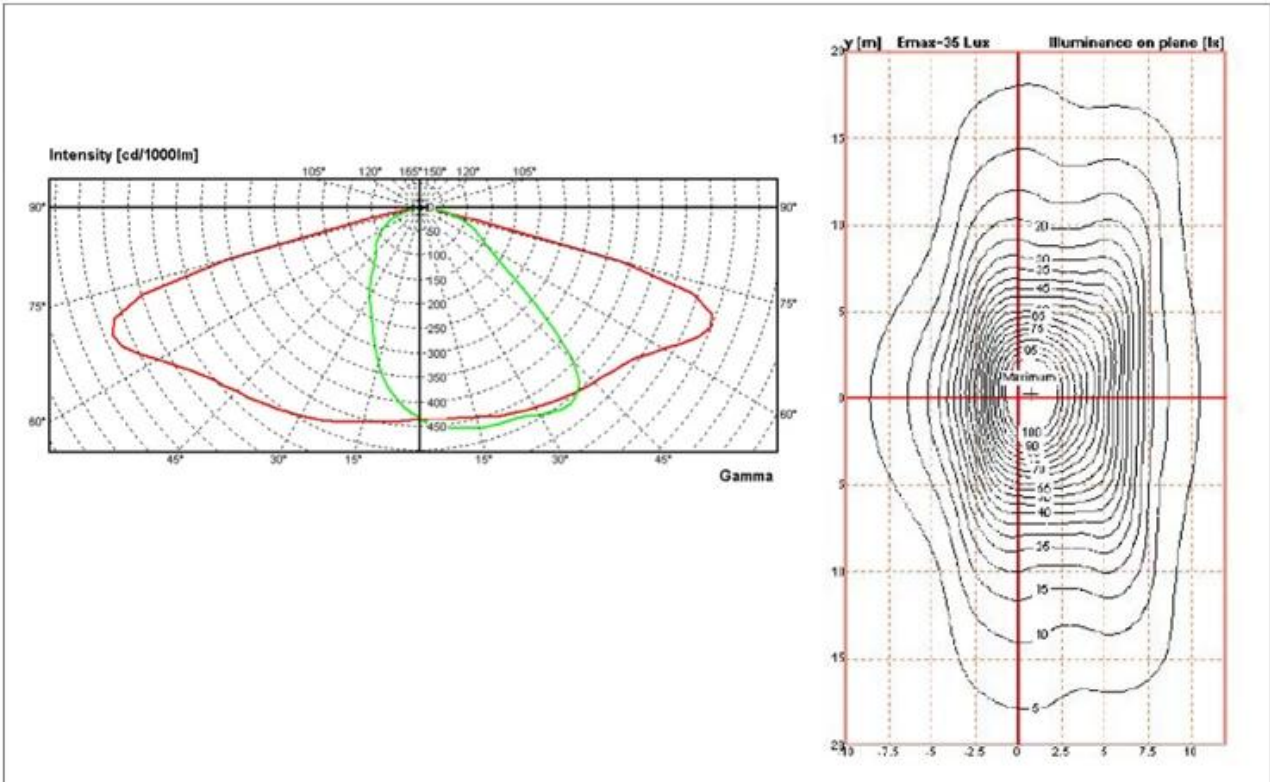

IP66

IK08

Certificate

Product Dimensions(mm)

Configuration Data

Internal Structure

Polar Diagram

Configuration Data:

产品型号 Product Code	额定功率 Rated Power (led current 530mA)	初始光通量 Nominal initial FLUX	额定功率 Rated Power (led current 700mA)	初始光通量 Nominal initial FLUX	毛净重 G.W/N.W	包装尺寸 Packing Size
Galaxy micro(8)	13W	1674lm	18W	2170lm	4/5(kgs)	525*240*140MM
Galaxy micro(12)	20W	2576lm	26W	3136lm	4/5(kgs)	525*240*140MM
Galaxy micro(16)	26W	3360lm	35W	4256lm	4/5(kgs)	525*240*140MM
Galaxy micro(20)	33W	4144lm	42W	5040lm	4/5(kgs)	525*240*140MM
Galaxy micro(24)	40W	5152lm	52W	6272lm	4/5(kgs)	525*240*140MM