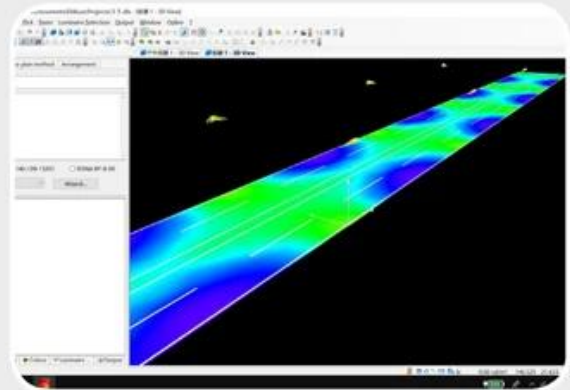

ingress protection (Ip) testing equipment.

testing line.

ullbrich sphere for testing luminous flux

road lighting simulation

Exhibittion

Add : Minyin industrial Zone, Liangnong Town,
Yuyao,Zhenjiang,China

Sale: 0574-22222345 / 22719888