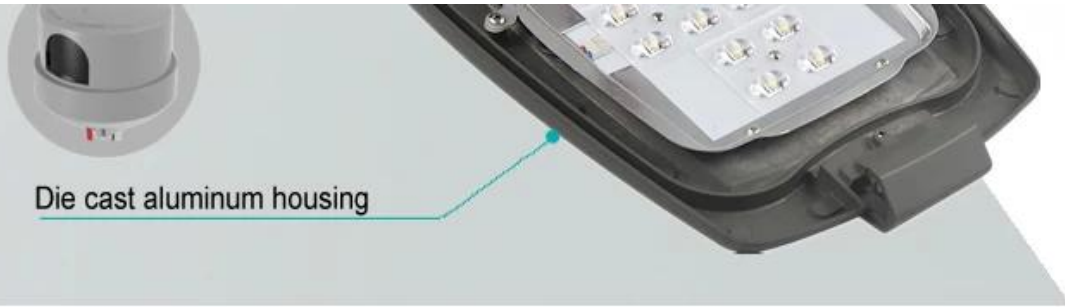

Polar Diagram