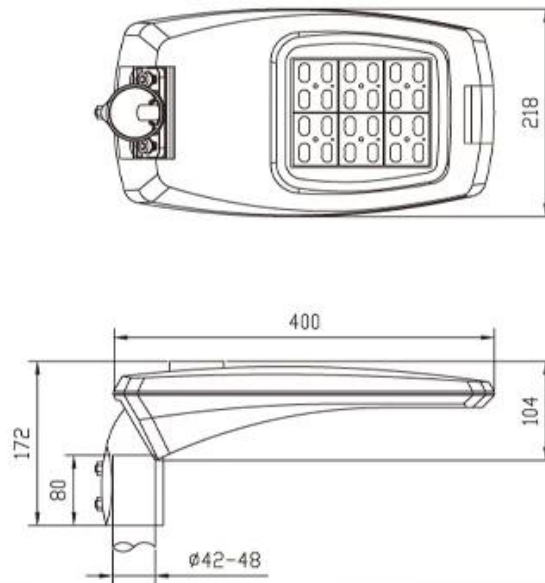

IP66

IK08

Certificate

Product Dimensions(mm)

Configuration Data

Internal Structure

Polar Diagram

Configuration Data:

产品型号 Product Code	额定功率 Rated Power (led current 530mA)	初始光通量 Nominal initial FLUX	额定功率 Rated Power (led current 700mA)	初始光通量 Nominal initial FLUX	毛净重 G.W/N.W	包装尺寸 Packing Size
Galaxy micro(8)	13W	1674lm	18W	2170lm	4/5(kgs)	525*240*140MM
Galaxy micro(12)	20W	2576lm	26W	3136lm	4/5(kgs)	525*240*140MM
Galaxy micro(16)	26W	3360lm	35W	4256lm	4/5(kgs)	525*240*140MM
Galaxy micro(20)	33W	4144lm	42W	5040lm	4/5(kgs)	525*240*140MM
Galaxy micro(24)	40W	5152lm	52W	6272lm	4/5(kgs)	525*240*140MM