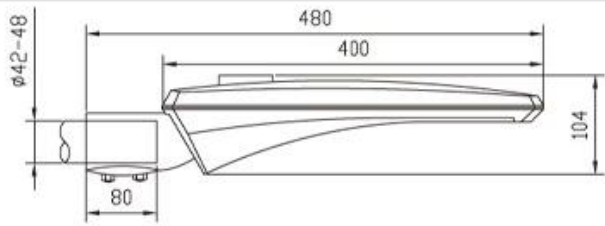

IP66

IK08

Certificate

Product Dimensions(mm)

Configuration Data

Internal Structure

Polar Diagram

Configuration Data:

产品型号 Product Code	额定功率 Rated Power (led current 530mA)	初始光通量 Nominal initial FLUX	额定功率 Rated Power (led current 700mA)	初始光通量 Nominal initial FLUX	毛净重 G.W/N.W	包装尺寸 Packing Size
Galaxy micro(8)	13W	1674lm	18W	2170lm	4/5(kgs)	525*240*140MM
Galaxy micro(12)	20W	2576lm	26W	3136lm	4/5(kgs)	525*240*140MM
Galaxy micro(16)	26W	3360lm	35W	4256lm	4/5(kgs)	525*240*140MM
Galaxy micro(20)	33W	4144lm	42W	5040lm	4/5(kgs)	525*240*140MM
Galaxy micro(24)	40W	5152lm	52W	6272lm	4/5(kgs)	525*240*140MM