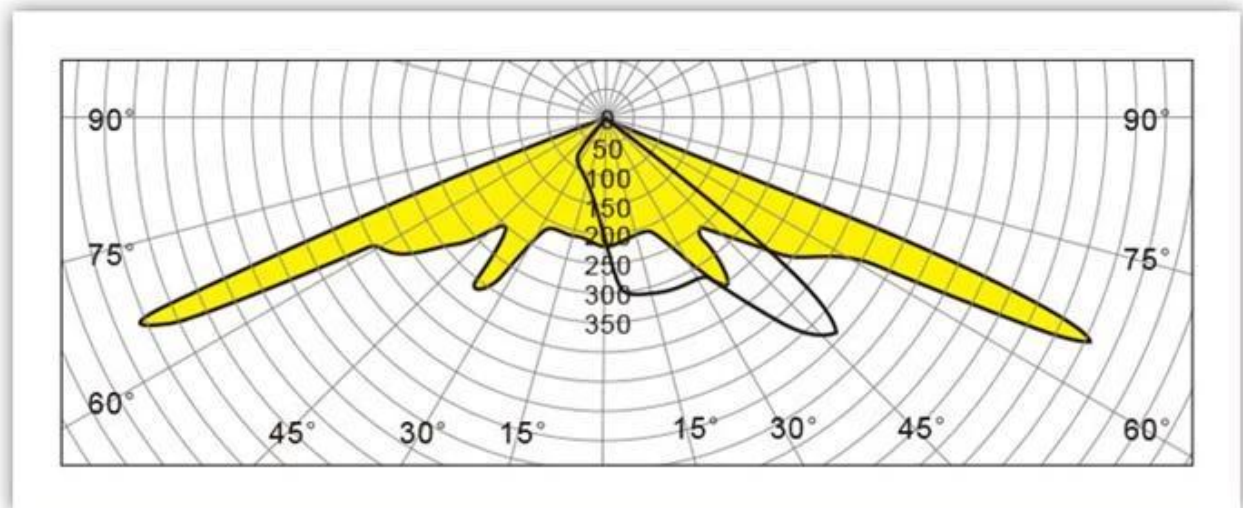

What are the details of our LED Verlichting?

Cast aluminum bodywork

Double photomNUM Technology diffusion

Dinner white glass

What is our LED street light specifications Licht?

Isolatieklasse	stroomvoorziening	LED-stroom	Krachtfactor	werkomgeving	leven	Cri	COMMON CUSTOMS TARIFF
Klasse i	120-277V 50 \\\60 Hz	700 mA	& Amp; 0.95	-40 ° C to + 55 (C)	& Gt; 50,000 hours	R & gt; 75	3000 k-6500 k
Article code		YMLED-6404 (15)		YMLED-6404 (20)		YMLED-6404 (25)	
LED number		15		20pcs		25	
rated power		30 watt		45 watt		55 Watt	
Flux		2750-2940LM		4150-4400LM		5000-5390LM	
GW \\\N. W		7.2 \\\6.2 kgs		7.2 \\\6.2 kgs		7.2 \\\6.2 kgs	
PAKKET GROOTTE		670x305x200mm		670x305x200mm		670x305x200mm	

Product photo\'s

YMLED-6404

PRODUCT DETAILS

POLAR DIAGRAM

PRODUCT DIMENSIONS(MM)