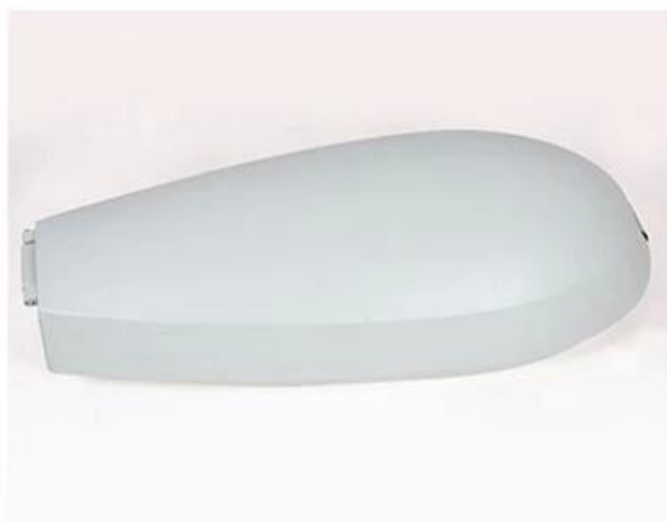

What are the details of our LED Verlichting?

Cast aluminum bodywork

Double photomNUM Technology diffusion

Dinner white glass

What is our LED street light specifications Licht?

Isolatieklasse	stroomvoorziening	LED-stroom	Krachtfactor	werkomgeving	leven	Cri	COMMON CUSTOMS TARIFF
Klasse i	120-277V 50 \\\60 Hz	700 mA	& Amp; 0.95	-40 ° C to + 55 (C)	& Gt; 50,000 hours	R & gt; 75	3000 k-6500 k
Article code		YMLED-6404 (15)		YMLED-6404 (20)		YMLED-6404 (25)	
LED number		15		20pcs		25	
rated power		30 watt		45 watt		55 Watt	
Flux		2750-2940LM		4150-4400LM		5000-5390LM	
GW \\\N. W		7.2 \\\6.2 kgs		7.2 \\\6.2 kgs		7.2 \\\6.2 kgs	
PAKKET GROOTTE		670x305x200mm		670x305x200mm		670x305x200mm	

Product photo\'s

YMLED-6404

PRODUCT DETAILS

POLAR DIAGRAM

PRODUCT DIMENSIONS(MM)