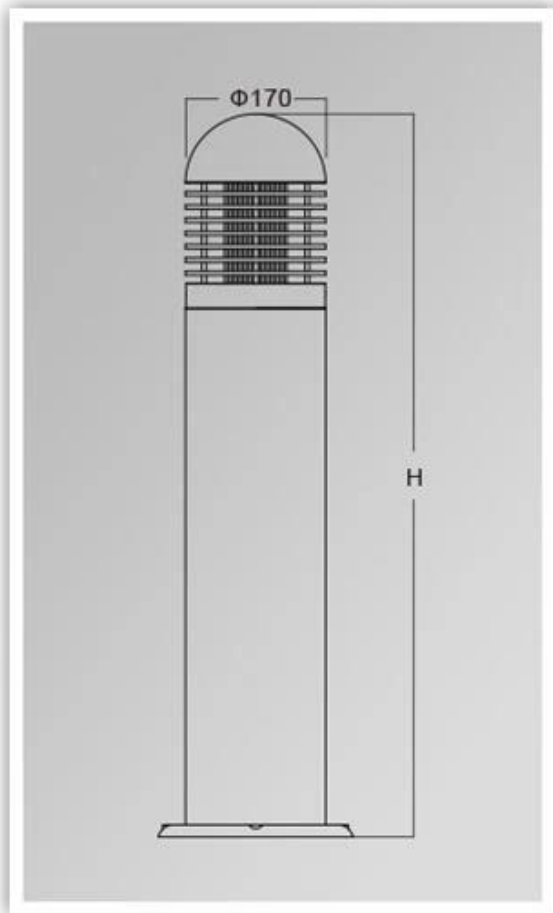

What is the details of our [Garden Bollard licht](#)?

Die cast aluminum housing, surface treatment for electrostaic power coating
UV-stop PC lamp cover
Sealed lamp housing

What is the Specifications of our Garden light?

Isolatieklasse	Stroomvoorziening	Protection grade	Corrosion-proof capability	Working Ambient	Lamphouder	maximum kracht
Class I	220v 50/60HZ	IP65	Class II	-35 °C to +45 °C	E27	35W

Product Photos

PRODUCT DIMENSIONS(MM)