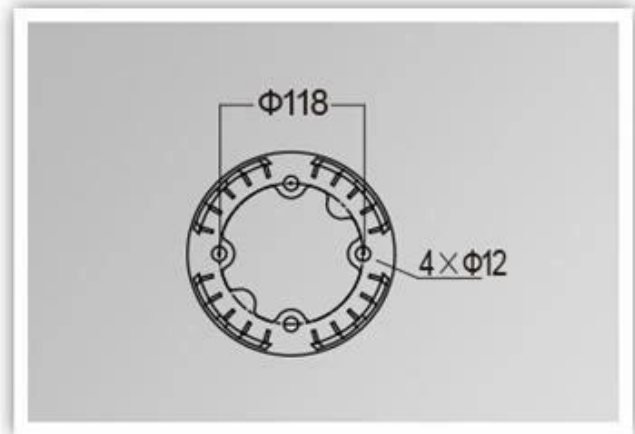

What is the details of our [Garden Bollard licht](#)?

Die cast aluminum housing, surface treatment for electrostaic power coating
UV-stop PC lamp cover
Sealed lamp housing

What is the Specifications of our Garden light?

Isolatieklasse	Stroomvoorziening	Protection grade	Corrosion-proof capability	Working Ambient	Lamphouder	maximum kracht
Class I	220v 50/60HZ	IP65	Class II	-35 °C to +45 °C	E27	35W

Product Photos

PRODUCT DIMENSIONS(MM)