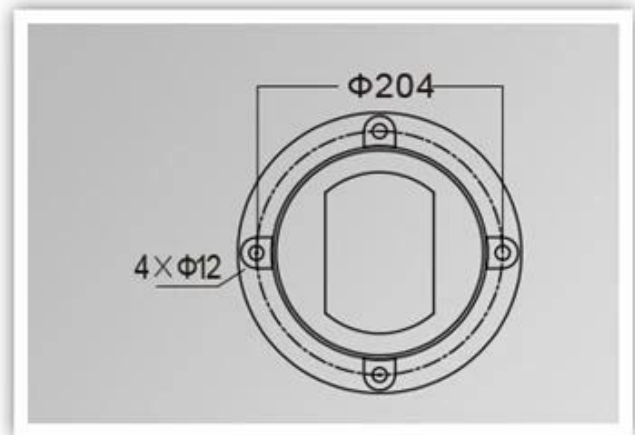

What is the details of our [Garden Bollard licht](#)?

Die cast aluminum housing, surface treatment for electrostaic power coating
UV-stop PC lamp cover
Sealed lamp housing

What is the Specifications of our Garden light?

Isolatieklasse	Stroomvoorziening	Protection grade	Corrosion-proof capability	Working Ambient	Lamphouder	maximum kracht
Class I	220v 50/60HZ	IP65	Class II	-35 °C to +45 °C	E27	35W

Product Photos

PRODUCT DIMENSIONS(MM)