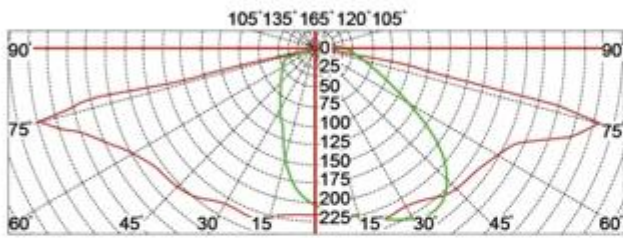

What is the details of our LED Garden light?

Spinning aluminum housing

Sealed lamp housing

Double photometric diffuser technology

UV-stop PC lamp cover

Configuration Data:

Product Code	Rated Power	LED Qty	Luminous Flux	G.W/N.W	Packing Size	Loading Qty
YMLED-6141(16)	30W	16	3450	5/4(kgs)	415*415*530mm	260PCS/20'GP
YMLED-6141(20)	55W	24	6325	5/4(kgs)	415*415*530mm	700PCS/40'HQ

Polar Diagram:

Type1

Type2

Type3

YMLED-6141

RAL 7015 

RAL 9005 

Product description:
 whole body Die cast aluminum housing
 Double photometric diffuser technology
 Supper white toughened glass
 Sealed lamp housing