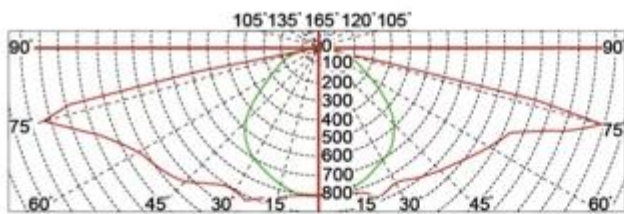

What is the details of our LED Garden light?

Spinning aluminum housing

Sealed lamp housing

Double photometric diffuser technology

UV-stop PC lamp cover

Configuration Data:

Product Code	Rated Power	LED Qty	Luminous Flux	G.W/N.W	Packing Size	Loading Qty
YMLED-6141(16)	30W	16	3450	5/4(kgs)	415*415*530mm	260PCS/20'GP
YMLED-6141(20)	55W	24	6325	5/4(kgs)	415*415*530mm	700PCS/40'HQ

Polar Diagram:

Type1

Type2

Type3

YMLED-6141

RAL 7015 

RAL 9005 

Product description:
 whole body Die cast aluminum housing
 Double photometric diffuser technology
 Supper white toughened glass
 Sealed lamp housing