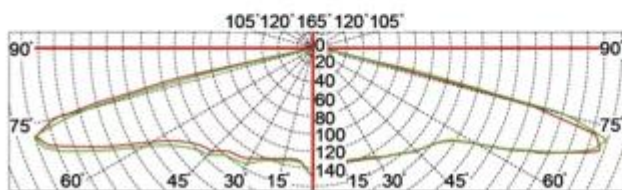

What is the details of our LED Garden light?

Spinning aluminum housing

Sealed lamp housing

Double photometric diffuser technology

UV-stop PC lamp cover

Configuration Data:

Product Code	Rated Power	LED Qty	Luminous Flux	G.W/N.W	Packing Size	Loading Qty
YMLED-6141(16)	30W	16	3450	5/4(kgs)	415*415*530mm	260PCS/20'GP
YMLED-6141(20)	55W	24	6325	5/4(kgs)	415*415*530mm	700PCS/40'HQ

Polar Diagram:

Type1

Type2

Type3

YMLED-6141

RAL 7015 

RAL 9005 

Product description:
 whole body Die cast aluminum housing
 Double photometric diffuser technology
 Supper white toughened glass
 Sealed lamp housing

Certificate

Product Dimensions(mm)

Internal Structure