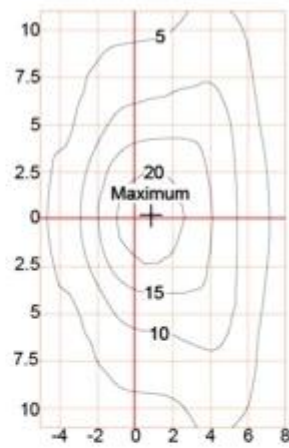

What is the details of our LED Garden light?

Spinning aluminum housing

Sealed lamp housing

Double photometric diffuser technology

Configuration Data:

Product Code	Rated Power	LED Qty	Luminous Flux	G.W/N.W	Packing Size	Loading Qty
YMLED-6140(16)	30W	16	3810	7.5/6(kgs)	605*605*420mm	135PCS/20'GP
YMLED-6140(20)	55W	20	6985	7.5/6(kgs)	605*605*420mm	342PCS/40'HQ
YMLED-6140(24)	70W	24	8890	7.5/6(kgs)	605*605*420mm	

Polar Diagram:

Type1

Type2

Type3

YMLED-6140

RAL 7015

RAL 9005

Product description:
 whole body Die cast aluminum housing
 Double photometric diffuser technology
 Supper white toughened glass
 Sealed lamp housing

Certificate

Product Dimensions(mm)

Internal Structure