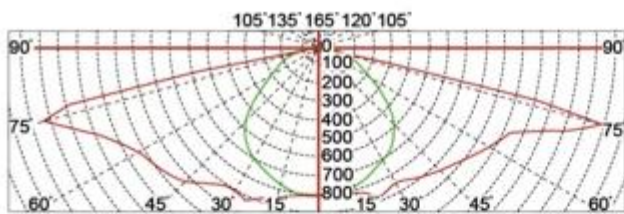

What is the details of our LED Garden light?

Spinning aluminum housing

Sealed lamp housing

Double photometric diffuser technology

Configuration Data:

Product Code	Rated Power	LED Qty	Luminous Flux	G.W/N.W	Packing Size	Loading Qty
YMLED-6140(16)	30W	16	3810	7.5/6(kgs)	605*605*420mm	135PCS/20'GP
YMLED-6140(20)	55W	20	6985	7.5/6(kgs)	605*605*420mm	342PCS/40'HQ
YMLED-6140(24)	70W	24	8890	7.5/6(kgs)	605*605*420mm	

Polar Diagram:

Type1

Type2

Type3

YMLED-6140

RAL 7015

RAL 9005

Product description:
 whole body Die cast aluminum housing
 Double photometric diffuser technology
 Supper white toughened glass
 Sealed lamp housing