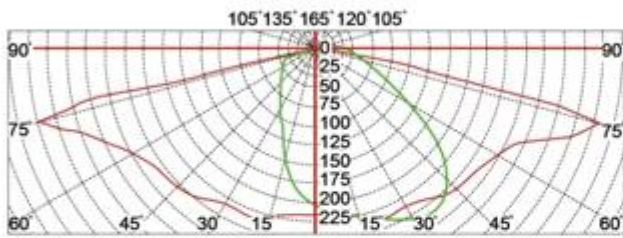

What is the details of our LED Garden light?

Spinning aluminum housing

Sealed lamp housing

Double photometric diffuser technology

Configuration Data:

Product Code	Rated Power	LED Qty	Luminous Flux	G.W/N.W	Packing Size	Loading Qty
YMLED-6140(16)	30W	16	3810	7.5/6(kgs)	605*605*420mm	135PCS/20'GP
YMLED-6140(20)	55W	20	6985	7.5/6(kgs)	605*605*420mm	342PCS/40'HQ
YMLED-6140(24)	70W	24	8890	7.5/6(kgs)	605*605*420mm	

Polar Diagram:

Type1

Type2

Type3

YMLED-6140

RAL 7015

RAL 9005

Product description:
 whole body Die cast aluminum housing
 Double photometric diffuser technology
 Supper white toughened glass
 Sealed lamp housing