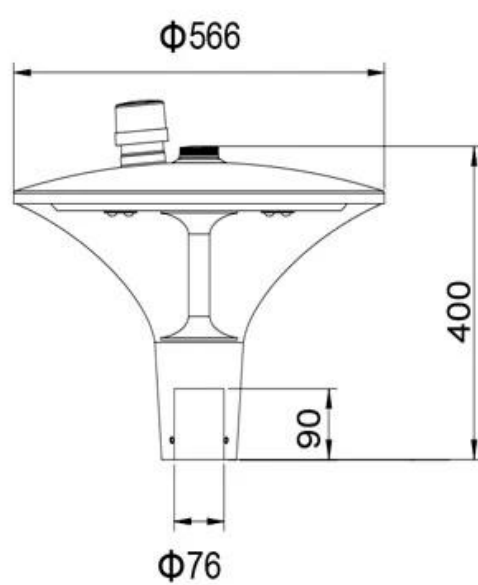

What is the details of our LED Garden light?

Spinning aluminum housing

Sealed lamp housing

Double photometric diffuser technology

Configuration Data:

Product Code	Rated Power	LED Qty	Luminous Flux	G.W/N.W	Packing Size	Loading Qty
YMLED-6140(16)	30W	16	3810	7.5/6(kgs)	605*605*420mm	135PCS/20'GP
YMLED-6140(20)	55W	20	6985	7.5/6(kgs)	605*605*420mm	342PCS/40'HQ
YMLED-6140(24)	70W	24	8890	7.5/6(kgs)	605*605*420mm	

Polar Diagram:

Type1

Type2

Type3

YMLED-6140

RAL 7015

RAL 9005

Product description:
 whole body Die cast aluminum housing
 Double photometric diffuser technology
 Supper white toughened glass
 Sealed lamp housing

Certificate

Product Dimensions(mm)

Internal Structure