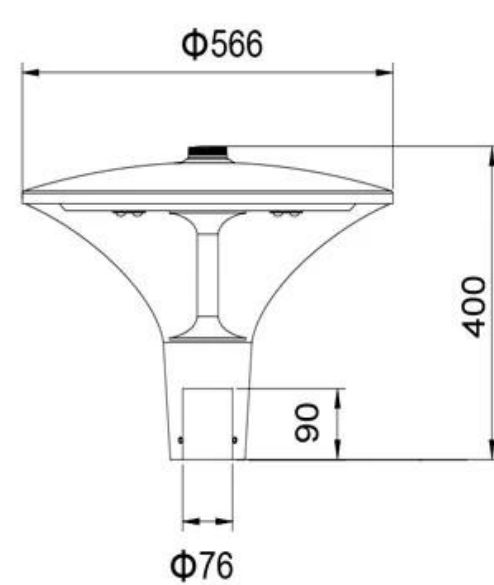

What is the details of our LED Garden light?

Spinning aluminum housing

Sealed lamp housing

Double photometric diffuser technology

Configuration Data:

Product Code	Rated Power	LED Qty	Luminous Flux	G.W/N.W	Packing Size	Loading Qty
YMLED-6140(16)	30W	16	3810	7.5/6(kgs)	605*605*420mm	135PCS/20'GP
YMLED-6140(20)	55W	20	6985	7.5/6(kgs)	605*605*420mm	342PCS/40'HQ
YMLED-6140(24)	70W	24	8890	7.5/6(kgs)	605*605*420mm	

Polar Diagram:

Type1

Type2

Type3

YMLED-6140

RAL 7015

RAL 9005

Product description:
 whole body Die cast aluminum housing
 Double photometric diffuser technology
 Supper white toughened glass
 Sealed lamp housing

Certificate

Product Dimensions(mm)

Internal Structure