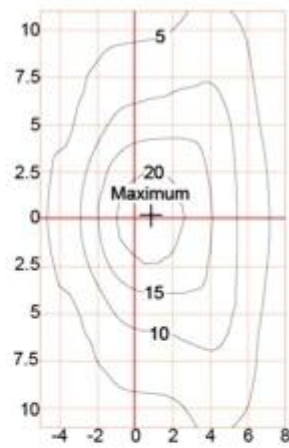

Productcode	Rated Power	LED Qty	Luminous Flux	G.W/N.W	Packing Size	Loading Qty
YMLED-6125(15)	35W	15	3675	10.4/12(kgs)	490*490*905mm	88PCS/20'GP
YMLED-6125(20)	45W	20	4725	10.4/12(kgs)	490*490*905mm	240PCS/40'HQ
YMLED-6125(25)	55W	25	5775	10.4/12(kgs)	490*490*905mm	

Polar Diagram:

Type1

Type2

Type3