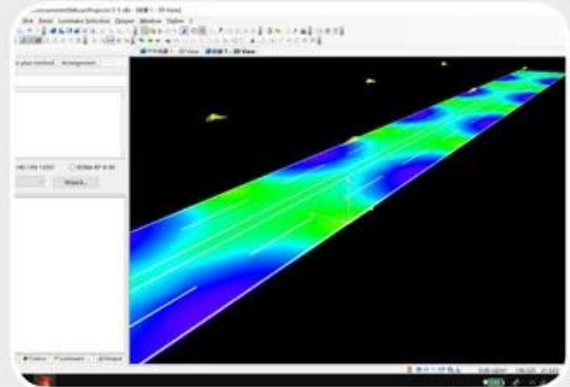

# Testing and Design

product design

led street lighting aging

ingress protection (Ip) testing equipment.

testing line.

ullbrich sphere for testing luminous flux

road lighting simulation