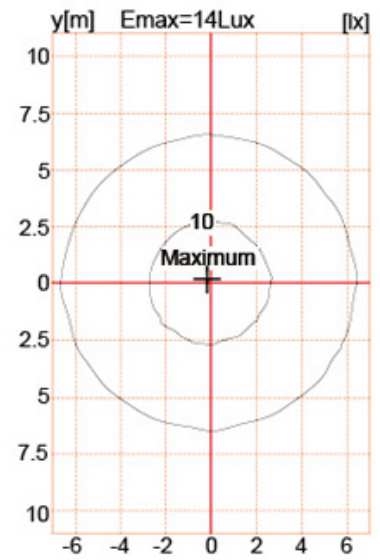

□□ □□	□□ □□ □□	LED □□	□□	□□□□□ □□	□□	□□□	CCT.
□□□ I.	120-277V. 50 / 60hz.	700mA.	> 0.95.	- 40. ° C ~ +55. ° C.	> 50,000hrs.	ra> 75.	3000K-6500K.
	□□ □□			ymled-6109 (16)	ymled-6109 (20)	ymled-6109 (24)	ymled-6109 (28)
	LED □□			16pcs.	20pcs.	24pcs.	28pcs.
	□□ □□			35W.	45W.	55W.	60w.
	□□			3100-3300lm.	3950-4200.	4850-5200lm.	5350-5700lm.
	G.W / N.W.			13.5 / 11.5kgs	13.5 / 11.5kgs	13.5 / 11.5kgs	13.5 / 11.5kgs
	□□ □□			655x655x760mm.	655x655x760mm.	655x655x760mm.	655x655x760mm.

YMLED-6109

PRODUCT DIMENSIONS(MM)

PRODUCT DETAILS

Polar Diagram

Type1

Type2

Type3

□□□□□□, □□□□□□ :