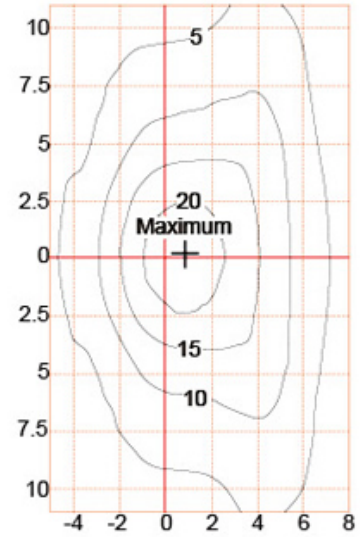

□□ □□	□□ □□ □□	LED □□	□□	□□□□□ □□	□□	□□□	CCT.
□□□ I.	120-277V. 50 / 60hz.	700mA.	> 0.95.	- 40. ° C ~ +55. ° C.	> 50,000hrs.	ra> 75.	3000K-6500K.
	□□ □□			ymled-6109 (16)	ymled-6109 (20)	ymled-6109 (24)	ymled-6109 (28)
	LED □□			16pcs.	20pcs.	24pcs.	28pcs.
	□□ □□			35W.	45W.	55W.	60w.
	□□			3100-3300lm.	3950-4200.	4850-5200lm.	5350-5700lm.
	G.W / N.W.			13.5 / 11.5kgs	13.5 / 11.5kgs	13.5 / 11.5kgs	13.5 / 11.5kgs
	□□ □□			655x655x760mm.	655x655x760mm.	655x655x760mm.	655x655x760mm.

YMLED-6109

PRODUCT DIMENSIONS(MM)

PRODUCT DETAILS

Polar Diagram

Type1

Type2

Type3

□□□□□□, □□□□□□ :