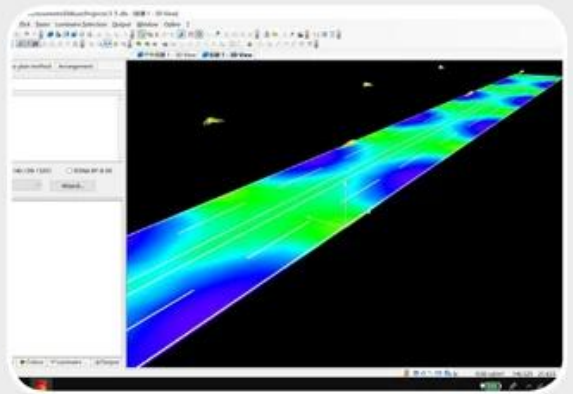

# Testing and Design

product design

led street lighting aging

ingress protection (Ip) testing equipment.

testing line.

ullbrich sphere for testing luminous flux

road lighting simulation