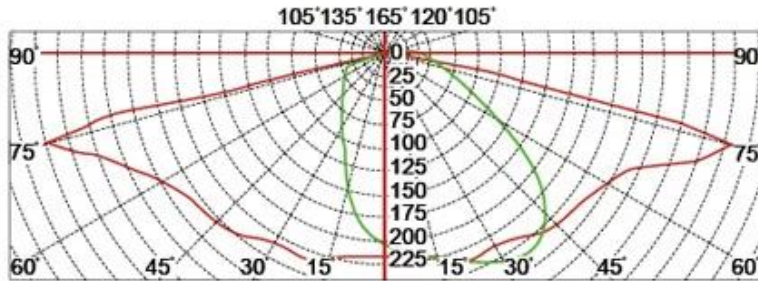

Polar Diagram

Type1