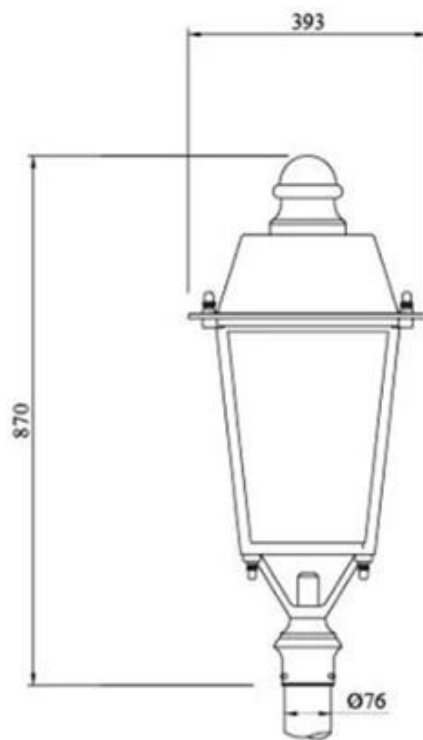

PRODUCT DIMENSIONS(MM)