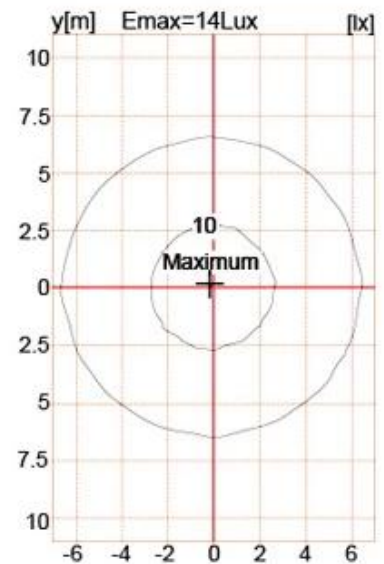

Polar Diagram

Type1

Type2

Type3