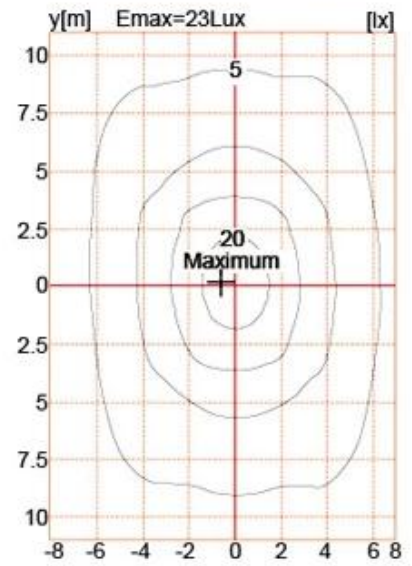

Polar Diagram

Type1

Type2

Type3