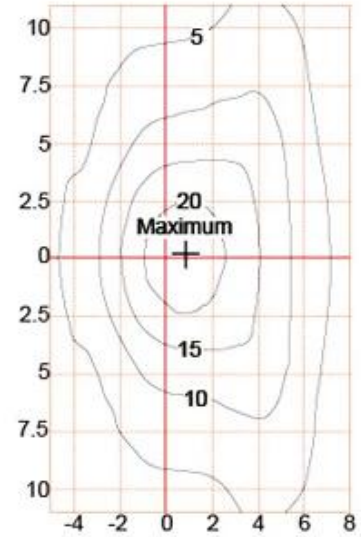

Polar Diagram

Type1