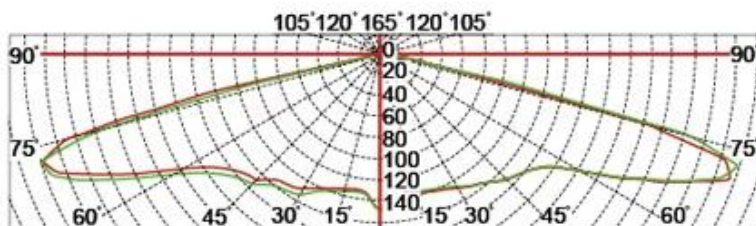

Polar Diagram

Type1

Type2

Type3