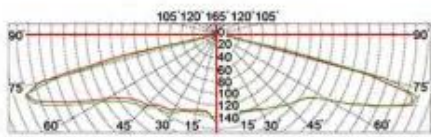

配光曲线 Polar Diagram

Type2

Type3