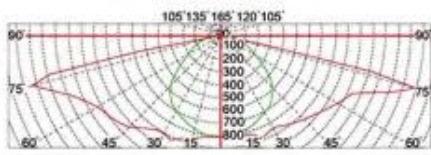

配光曲线 Polar Diagram

Type2