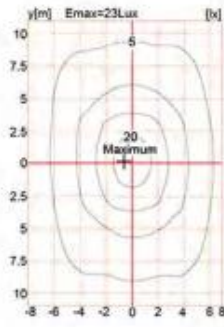

配光曲线 Polar Diagram

Type2