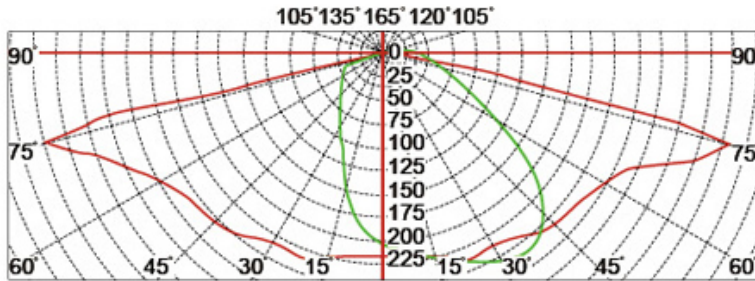

□□ □□	□□ □□ □□	LED □□	□□	□□□□□ □□	□□	□□□	CCT.
□□□ I.	120-277V. 50 / 60hz.	700mA.	> 0.95.	- 40. ° C ~ +55. ° C.	> 50,000hrs.	ra> 75.	3000K-6500K.
	□□ □□			ymled-6109 (16)	ymled-6109 (20)	ymled-6109 (24)	ymled-6109 (28)
	LED □□			16pcs.	20pcs.	24pcs.	28pcs.
	□□ □□			35W.	45W.	55W.	60w.
	□□			3100-3300lm.	3950-4200.	4850-5200lm.	5350-5700lm.
	G.W / N.W.			13.5 / 11.5kgs	13.5 / 11.5kgs	13.5 / 11.5kgs	13.5 / 11.5kgs
	□□ □□			655x655x760mm.	655x655x760mm.	655x655x760mm.	655x655x760mm.

YMLED-6109

PRODUCT DIMENSIONS(MM)

PRODUCT DETAILS

Polar Diagram

Type1

Type2

Type3

□□□□□□, □□□□□□ :