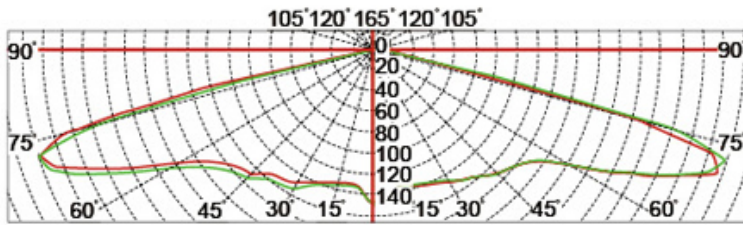

□□ □□	□□ □□ □□	LED □□	□□	□□□□□ □□	□□	□□□	CCT.
□□□ I.	120-277V. 50 / 60hz.	700mA.	> 0.95.	- 40. ° C ~ +55. ° C.	> 50,000hrs.	ra> 75.	3000K-6500K.
	□□ □□			ymled-6109 (16)	ymled-6109 (20)	ymled-6109 (24)	ymled-6109 (28)
	LED □□			16pcs.	20pcs.	24pcs.	28pcs.
	□□ □□			35W.	45W.	55W.	60w.
	□□			3100-3300lm.	3950-4200.	4850-5200lm.	5350-5700lm.
	G.W / N.W.			13.5 / 11.5kgs	13.5 / 11.5kgs	13.5 / 11.5kgs	13.5 / 11.5kgs
	□□ □□			655x655x760mm.	655x655x760mm.	655x655x760mm.	655x655x760mm.

YMLED-6109

PRODUCT DIMENSIONS(MM)

PRODUCT DETAILS

Polar Diagram

Type1

Type2

Type3

□□□□□□, □□□□□□ :