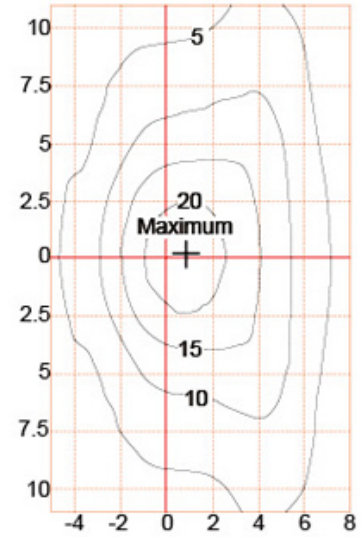

□□ □□	□□ □□ □□	LED □□	□□	□□□□□ □□	□□	□□□	CCT.
□□□ I.	120-277V. 50 / 60hz.	700mA.	> 0.95.	- 40. ° C ~ +55. ° C.	> 50,000hrs.	ra> 75.	3000K-6500K.
	□□ □□			ymled-6109 (16)	ymled-6109 (20)	ymled-6109 (24)	ymled-6109 (28)
	LED □□			16pcs.	20pcs.	24pcs.	28pcs.
	□□ □□			35W.	45W.	55W.	60w.
	□□			3100-3300lm.	3950-4200.	4850-5200lm.	5350-5700lm.
	G.W / N.W.			13.5 / 11.5kgs	13.5 / 11.5kgs	13.5 / 11.5kgs	13.5 / 11.5kgs
	□□ □□			655x655x760mm.	655x655x760mm.	655x655x760mm.	655x655x760mm.

YMLED-6109

PRODUCT DIMENSIONS(MM)

PRODUCT DETAILS

Polar Diagram

Type1

Type2

Type3

□□□□□□, □□□□□□ :