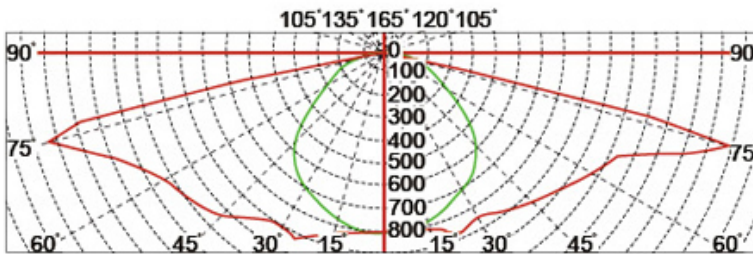

Polar Diagram

Type1

Type2