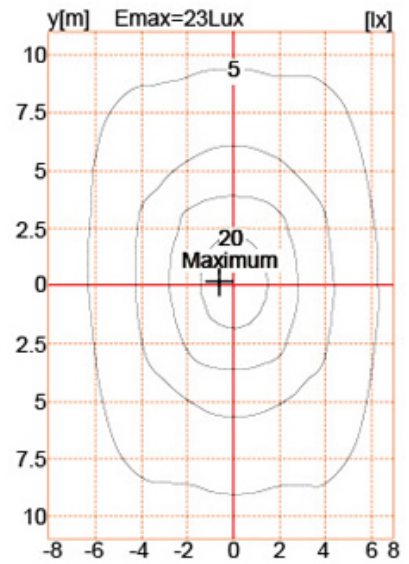

□□ □□	□□ □□ □□	LED □□	□□	□□□□□ □□	□□	□□□	CCT.
□□□ I.	120-277V. 50 / 60hz.	700mA.	> 0.95.	- 40. ° C ~ +55. ° C.	> 50,000hrs.	ra> 75.	3000K-6500K.
	□□ □□			ymled-6109 (16)	ymled-6109 (20)	ymled-6109 (24)	ymled-6109 (28)
	LED □□			16pcs.	20pcs.	24pcs.	28pcs.
	□□ □□			35W.	45W.	55W.	60w.
	□□			3100-3300lm.	3950-4200.	4850-5200lm.	5350-5700lm.
	G.W / N.W.			13.5 / 11.5kgs	13.5 / 11.5kgs	13.5 / 11.5kgs	13.5 / 11.5kgs
	□□ □□			655x655x760mm.	655x655x760mm.	655x655x760mm.	655x655x760mm.

YMLED-6109

PRODUCT DIMENSIONS(MM)

PRODUCT DETAILS

Polar Diagram

Type1

Type2

Type3

□□□□□□, □□□□□□ :