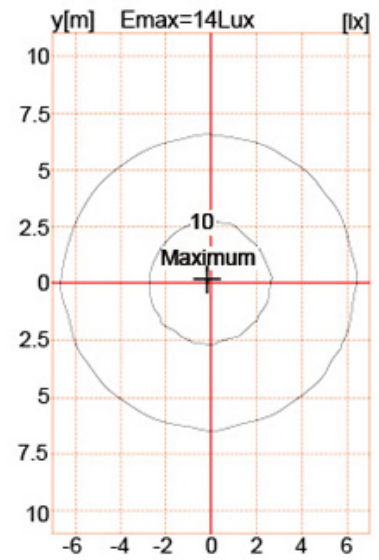

□□ □□	□□ □□ □□	LED □□	□□	□□□□□ □□	□□	□□□	CCT.
□□□ I.	120-277V. 50 / 60hz.	700mA.	> 0.95.	- 40. ° C ~ +55. ° C.	> 50,000hrs.	ra> 75.	3000K-6500K.
	□□ □□			ymled-6109 (16)	ymled-6109 (20)	ymled-6109 (24)	ymled-6109 (28)
	LED □□			16pcs.	20pcs.	24pcs.	28pcs.
	□□ □□			35W.	45W.	55W.	60w.
	□□			3100-3300lm.	3950-4200.	4850-5200lm.	5350-5700lm.
	G.W / N.W.			13.5 / 11.5kgs	13.5 / 11.5kgs	13.5 / 11.5kgs	13.5 / 11.5kgs
	□□ □□			655x655x760mm.	655x655x760mm.	655x655x760mm.	655x655x760mm.

YMLED-6109

PRODUCT DIMENSIONS(MM)

PRODUCT DETAILS

Polar Diagram

Type1

Type2

Type3

□□□□□□, □□□□□□ :