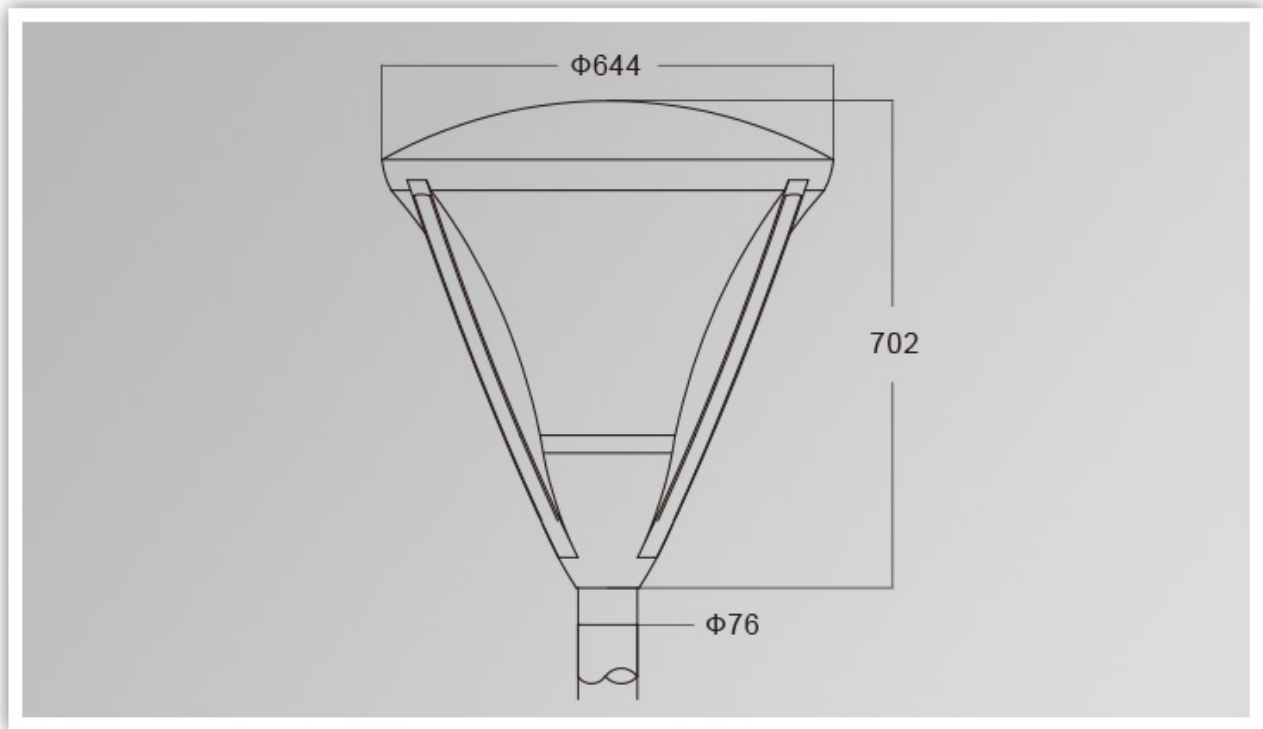

□□ □□	□□ □□ □□	LED □□	□□	□□□□□ □□	□□	□□□	CCT.
□□□ I.	120-277V. 50 / 60hz.	700mA.	> 0.95.	- 40. ° C ~ +55. ° C.	> 50,000hrs.	ra> 75.	3000K-6500K.
	□□ □□			ymled-6109 (16)	ymled-6109 (20)	ymled-6109 (24)	ymled-6109 (28)
	LED □□			16pcs.	20pcs.	24pcs.	28pcs.
	□□ □□			35W.	45W.	55W.	60w.
	□□			3100-3300lm.	3950-4200.	4850-5200lm.	5350-5700lm.
	G.W / N.W.			13.5 / 11.5kgs	13.5 / 11.5kgs	13.5 / 11.5kgs	13.5 / 11.5kgs
	□□ □□			655x655x760mm.	655x655x760mm.	655x655x760mm.	655x655x760mm.

YMLED-6109

PRODUCT DIMENSIONS(MM)

PRODUCT DETAILS

Polar Diagram

Type1

Type2

Type3

□□□□□□, □□□□□□ :