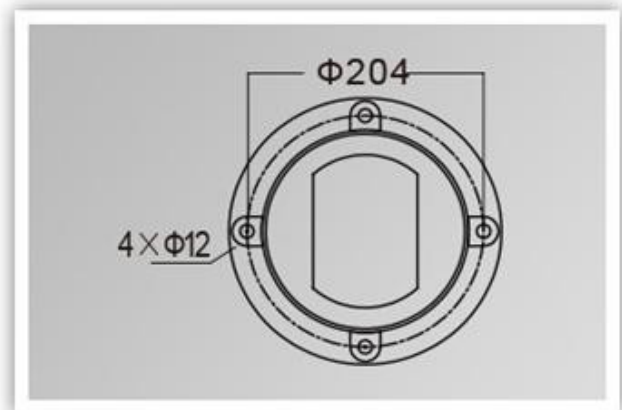

What our data [bollard outdoor](#) ~

Die-cast aluminum alloy, powder coating surface treatment of Electricity
 UV pause PC lampshade
 Lampshade seal

What are our specific Garden lights?

insulation layer			The ability to Corronson		Arc lamp	Maximum power
first degree	220V. 50/60 Hz	IP65.		-35. ° C to +45	E27.	35W.

Product Image

PRODUCT DIMENSIONS(MM)

PRODUCT DETAILS

YM-6201A

YM-6201B

YM-6201C

Packaging and amplifier, transport and trade in terms of:

□□□