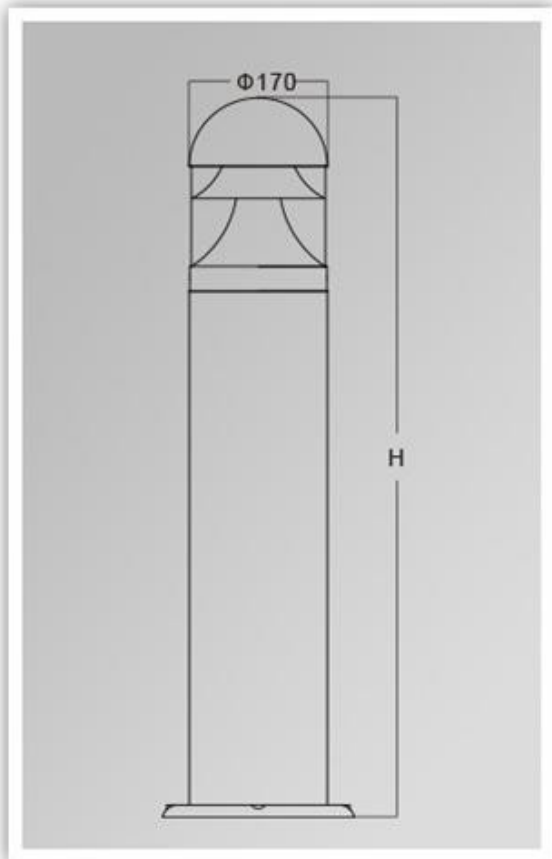

What our data [bollard outdoor](#) ~

Die-cast aluminum alloy, powder coating surface treatment of Electricity
 UV pause PC lampshade
 Lampshade seal

What are our specific Garden lights?

insulation layer			The ability to Corronson		Arc lamp	Maximum power
first degree	220V. 50/60 Hz	IP65.		-35. ° C to +45	E27.	35W.

Product Image

PRODUCT DIMENSIONS(MM)

PRODUCT DETAILS

YM-6201A

YM-6201B

YM-6201C

Packaging and amplifier, transport and trade in terms of:

□□□