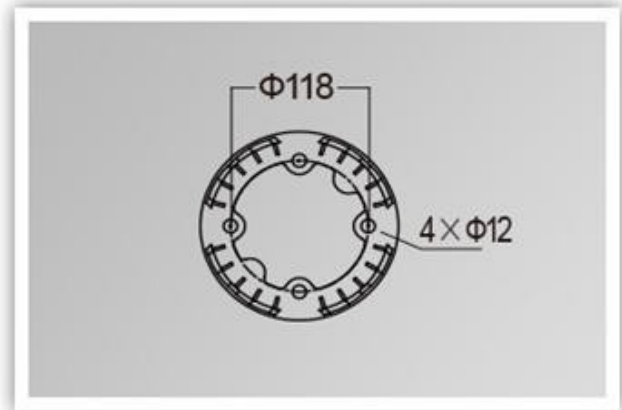

What our data [bollard outdoor](#) ~

Die-cast aluminum alloy, powder coating surface treatment of Electricity
 UV pause PC lampshade
 Lampshade seal

What are our specific Garden lights?

insulation layer			The ability to Corronson		Arc lamp	Maximum power
first degree	220V. 50/60 Hz	IP65.		-35. ° C to +45	E27.	35W.

Product Image

PRODUCT DIMENSIONS(MM)

PRODUCT DETAILS

YM-6201A

YM-6201B

YM-6201C

Packaging and amplifier, transport and trade in terms of:

□□□