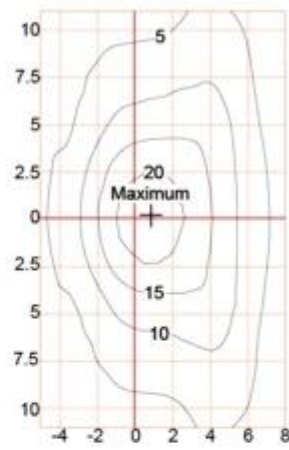

What is the details of our LED Garden light?

Spinning aluminum housing

Sealed lamp housing

Double photometric diffuser technology

Configuration Data:

Product Code	Rated Power	LED Qty	Luminous Flux	G.W/N.W	Packing Size	Loading Qty
YMLED-6140(16)	30W	16	3810	7.5/6(kgs)	605*605*420mm	135PCS/20'GP
YMLED-6140(20)	55W	20	6985	7.5/6(kgs)	605*605*420mm	342PCS/40'HQ
YMLED-6140(24)	70W	24	8890	7.5/6(kgs)	605*605*420mm	

Polar Diagram:

Type1

Type2

Type3

YMLED-6140

RAL 7015

RAL 9005

Product description:
 whole body Die cast aluminum housing
 Double photometric diffuser technology
 Supper white toughened glass
 Sealed lamp housing

Certificate

Product Dimensions(mm)

Internal Structure