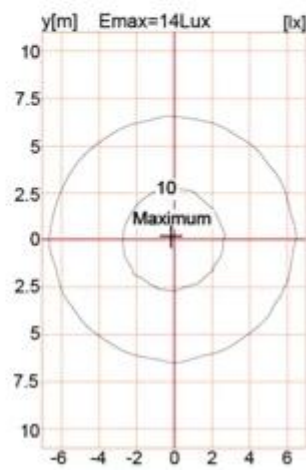

What is the details of our LED Garden light?

Spinning aluminum housing

Sealed lamp housing

Double photometric diffuser technology

Configuration Data:

Product Code	Rated Power	LED Qty	Luminous Flux	G.W/N.W	Packing Size	Loading Qty
YMLED-6140(16)	30W	16	3810	7.5/6(kgs)	605*605*420mm	135PCS/20'GP
YMLED-6140(20)	55W	20	6985	7.5/6(kgs)	605*605*420mm	342PCS/40'HQ
YMLED-6140(24)	70W	24	8890	7.5/6(kgs)	605*605*420mm	

Polar Diagram:

Type1

Type2

Type3

YMLED-6140

RAL 7015

RAL 9005

Product description:
 whole body Die cast aluminum housing
 Double photometric diffuser technology
 Supper white toughened glass
 Sealed lamp housing

Certificate

Product Dimensions(mm)

Internal Structure