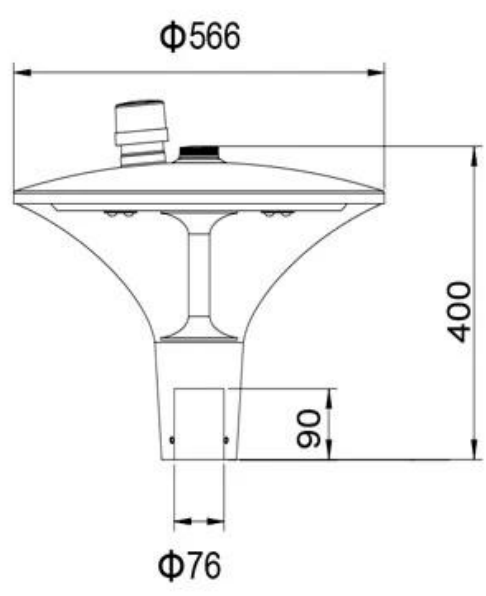

What is the details of our LED Garden light?

Spinning aluminum housing

Sealed lamp housing

Double photometric diffuser technology

Configuration Data:

Product Code	Rated Power	LED Qty	Luminous Flux	G.W/N.W	Packing Size	Loading Qty
YMLED-6140(16)	30W	16	3810	7.5/6(kgs)	605*605*420mm	135PCS/20'GP
YMLED-6140(20)	55W	20	6985	7.5/6(kgs)	605*605*420mm	342PCS/40'HQ
YMLED-6140(24)	70W	24	8890	7.5/6(kgs)	605*605*420mm	

Polar Diagram:

Type1

Type2

Type3

YMLED-6140

RAL 7015

RAL 9005

Product description:
 whole body Die cast aluminum housing
 Double photometric diffuser technology
 Supper white toughened glass
 Sealed lamp housing

Certificate

Product Dimensions(mm)

Internal Structure