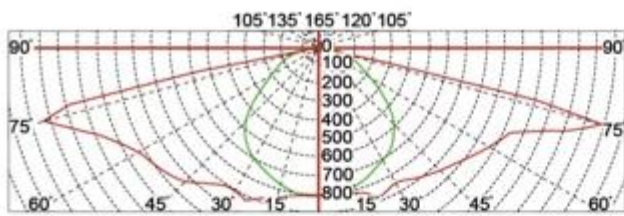

What is the details of our LED Garden light?

Spinning aluminum housing

Sealed lamp housing

Double photometric diffuser technology

Configuration Data:

Product Code	Rated Power	LED Qty	Luminous Flux	G.W/N.W	Packing Size	Loading Qty
YMLED-6140(16)	30W	16	3810	7.5/6(kgs)	605*605*420mm	135PCS/20'GP
YMLED-6140(20)	55W	20	6985	7.5/6(kgs)	605*605*420mm	342PCS/40'HQ
YMLED-6140(24)	70W	24	8890	7.5/6(kgs)	605*605*420mm	

Polar Diagram:

Type1

Type2

Type3

YMLED-6140

RAL 7015

RAL 9005

Product description:
 whole body Die cast aluminum housing
 Double photometric diffuser technology
 Supper white toughened glass
 Sealed lamp housing