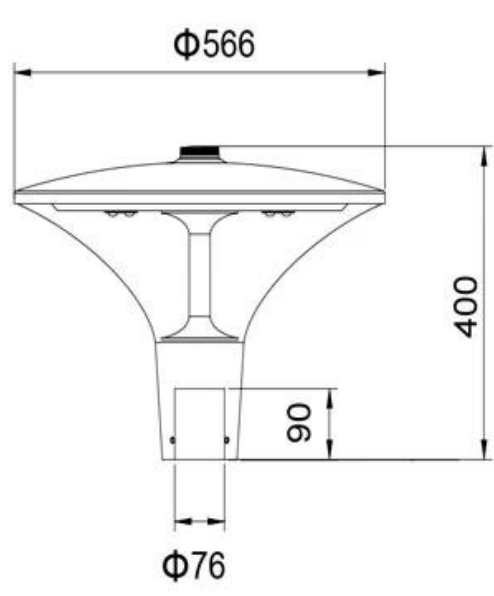

What is the details of our LED Garden light?

Spinning aluminum housing

Sealed lamp housing

Double photometric diffuser technology

Configuration Data:

Product Code	Rated Power	LED Qty	Luminous Flux	G.W/N.W	Packing Size	Loading Qty
YMLED-6140(16)	30W	16	3810	7.5/6(kgs)	605*605*420mm	135PCS/20'GP
YMLED-6140(20)	55W	20	6985	7.5/6(kgs)	605*605*420mm	342PCS/40'HQ
YMLED-6140(24)	70W	24	8890	7.5/6(kgs)	605*605*420mm	

Polar Diagram:

Type1

Type2

Type3

YMLED-6140

RAL 7015

RAL 9005

Product description:
 whole body Die cast aluminum housing
 Double photometric diffuser technology
 Supper white toughened glass
 Sealed lamp housing

Certificate

Product Dimensions(mm)

Internal Structure