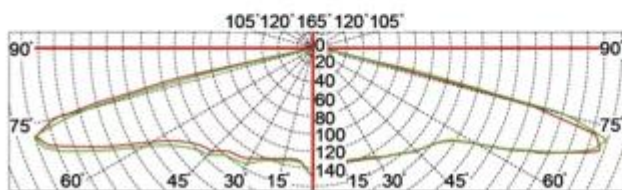

What is the details of our LED Garden light?

Spinning aluminum housing

Sealed lamp housing

Double photometric diffuser technology

Configuration Data:

Product Code	Rated Power	LED Qty	Luminous Flux	G.W/N.W	Packing Size	Loading Qty
YMLED-6140(16)	30W	16	3810	7.5/6(kgs)	605*605*420mm	135PCS/20'GP
YMLED-6140(20)	55W	20	6985	7.5/6(kgs)	605*605*420mm	342PCS/40'HQ
YMLED-6140(24)	70W	24	8890	7.5/6(kgs)	605*605*420mm	

Polar Diagram:

Type1

Type2

Type3

YMLED-6140

RAL 7015

RAL 9005

Product description:
 whole body Die cast aluminum housing
 Double photometric diffuser technology
 Supper white toughened glass
 Sealed lamp housing

Certificate

Product Dimensions(mm)

Internal Structure