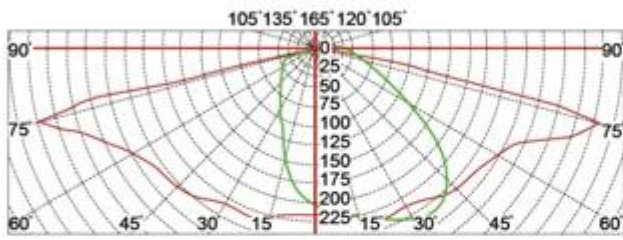

What is the details of our LED Garden light?

Spinning aluminum housing

Sealed lamp housing

Double photometric diffuser technology

Configuration Data:

Product Code	Rated Power	LED Qty	Luminous Flux	G.W/N.W	Packing Size	Loading Qty
YMLED-6140(16)	30W	16	3810	7.5/6(kgs)	605*605*420mm	135PCS/20'GP
YMLED-6140(20)	55W	20	6985	7.5/6(kgs)	605*605*420mm	342PCS/40'HQ
YMLED-6140(24)	70W	24	8890	7.5/6(kgs)	605*605*420mm	

Polar Diagram:

Type1

Type2

Type3

YMLED-6140

RAL 7015

RAL 9005

Product description:
 whole body Die cast aluminum housing
 Double photometric diffuser technology
 Supper white toughened glass
 Sealed lamp housing