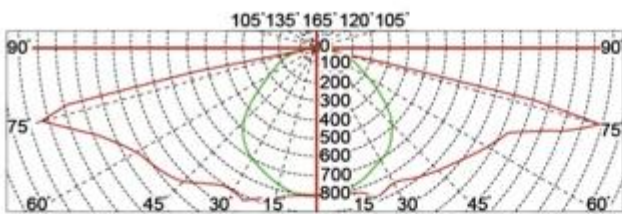

What is the details of our LED Garden light?

1. Product Name: **tened**
 2. Power: 35W / 45W / 55W
 3. LED Quantity: 15 / 20 / 25
 4. Light Output: 3675 / 4725 / 5775
 5. Dimensions: 490 * 490 * 905mm
 6. Weight: 10.4 / 12 KGS
 7. Package: 88pcs / 20' / 240pcs / 40'HQ

Configuration Data:

Model	Power	LED Qty	Light Output	G.W / N.W.	Dimensions	Package
YMLED-6125-15	35W	15	3675	10.4 / 12 KGS	490 * 490 * 905mm	88pcs / 20'
YMLED-6125-20	45w.	20.	4725	10.4 / 12 KGS	490 * 490 * 905mm	240pcs / 40'HQ
YMLED-6125-25	55W	25.	5775	10.4 / 12 KGS	490 * 490 * 905mm	

Polar Diagram:

Type1

Type2

Type3