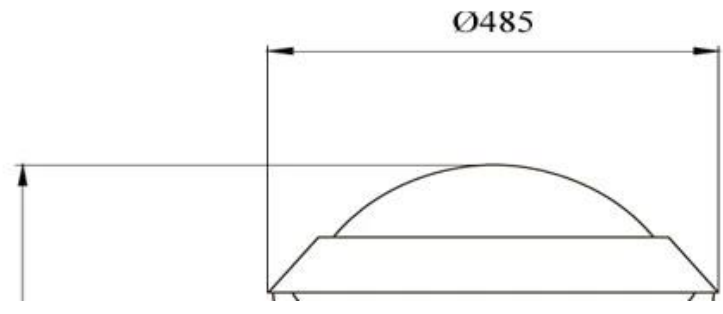

whole body Die cast aluminum housing
Double photometric diffuser technology
Supper white toughened glass
Sealed lamp housing

IP65

Certificate

Product Dimensions(mm)

Internal Structure