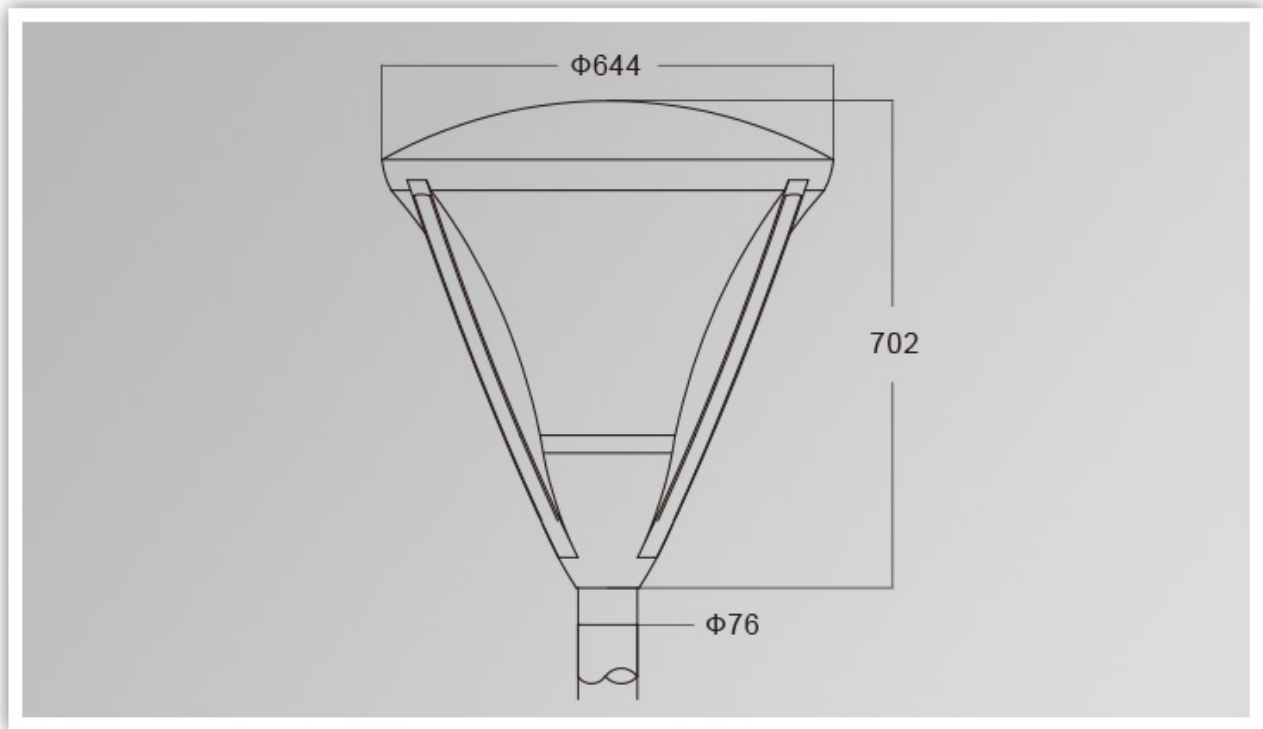

PRODUCT DIMENSIONS(MM)