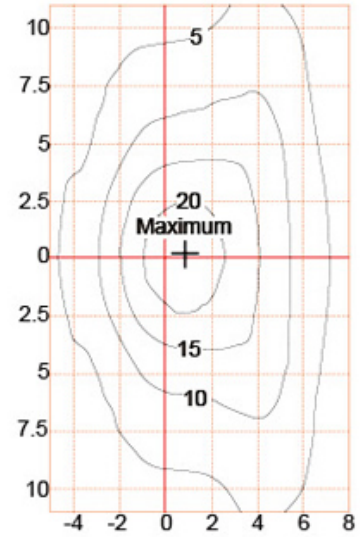

Polar Diagram

Type1