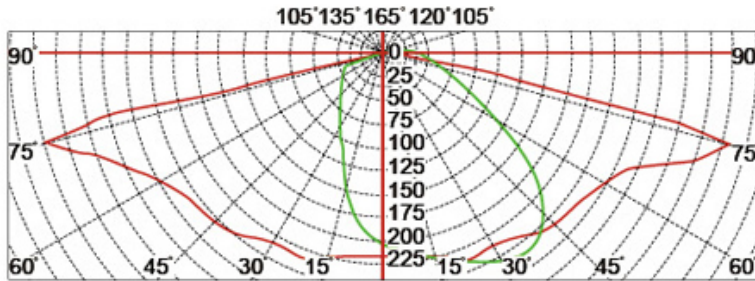

YMLED-6109

PRODUCT DIMENSIONS(MM)

PRODUCT DETAILS

Polar Diagram

Type1

Type2