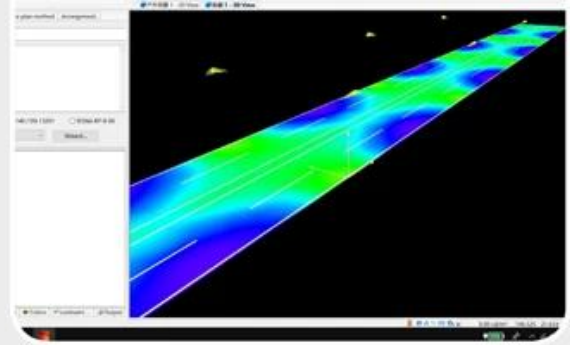

# Testing and Design

product design

ingress protection (ip) testing equipment.

led street lighting aging testing line.

ullbrich sphere for testing luminous flux

road lighting simulation