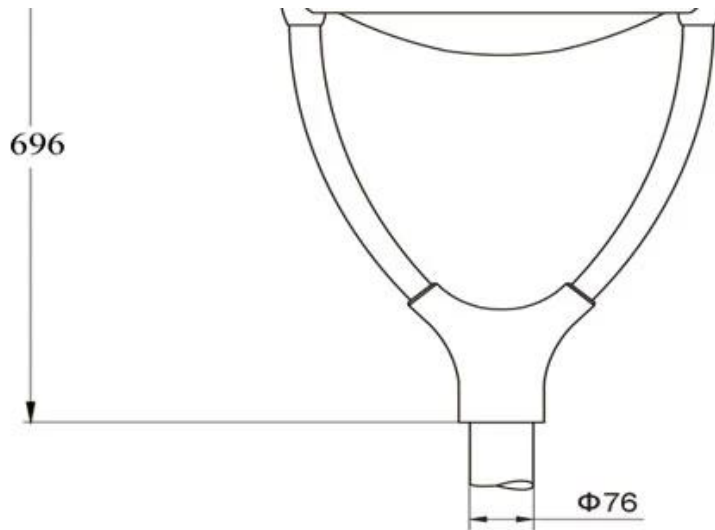

What is the details of our LED Garden light?

totalecorpo
Morirelancio
alluminio housing
Double photometric diffuser technology
Cenabianco toughenedbicchiere
Sealed lamp housing

Configuration Data:

Codice prodotto	Rated Power	LED Qty	Flusso luminoso	G.W/N.W	Packing Size	Loading Qty
YMLED-6114(15)	35W	15	4200	8.5/7.5(kgs)	490*490*650mm	132PCS/20'GP
YMLED-6114(20)	45W	20	5400	8.5/7.5(kgs)	490*490*650mm	384PCS/40'HQ
YMLED-6114(25)	55W	25	6600	8.5/7.5(kgs)	490*490*650mm	

Polar Diagram:

Type1

Type2

Type3

YMLED-6114

RAL 7015

RAL 9005

Product description:

- whole body Die cast aluminum housing
- Double photometric diffuser technology
- Supper white toughened glass
- Sealed lamp housing

IP65

Certificate

Internal Structure