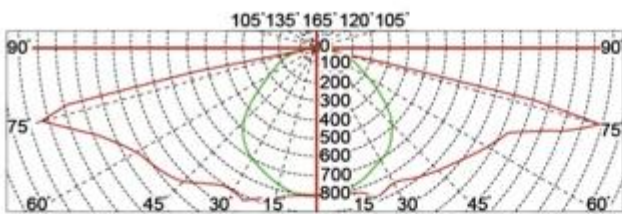

What is the details of our LED Garden light?

totalecorpo
Morirelancio
alluminio housing
Double photometric diffuser technology
Cenabianco toughenedbicchiere
Sealed lamp housing

Configuration Data:

Codice prodotto	Rated Power	LED Qty	Flusso luminoso	G.W/N.W	Packing Size	Loading Qty
YMLED-6114(15)	35W	15	4200	8.5/7.5(kgs)	490*490*650mm	132PCS/20'GP
YMLED-6114(20)	45W	20	5400	8.5/7.5(kgs)	490*490*650mm	384PCS/40'HQ
YMLED-6114(25)	55W	25	6600	8.5/7.5(kgs)	490*490*650mm	

Polar Diagram:

Type1

Type2

Type3

YMLED-6114

RAL 7015

RAL 9005

Product description: