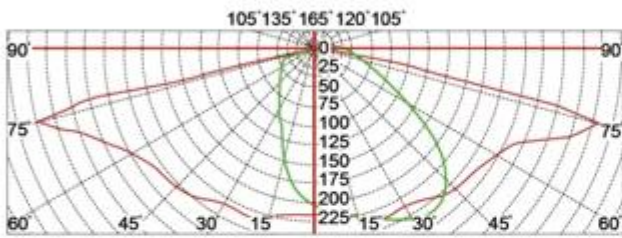

What is the details of our LED Garden light?

totalecorpo
Morirelancio
alluminio housing
Double photometric diffuser technology
Cenabianco toughenedbicchiere
Sealed lamp housing

Configuration Data:

Codice prodotto	Rated Power	LED Qty	Flusso luminoso	G.W/N.W	Packing Size	Loading Qty
YMLED-6114(15)	35W	15	4200	8.5/7.5(kgs)	490*490*650mm	132PCS/20'GP
YMLED-6114(20)	45W	20	5400	8.5/7.5(kgs)	490*490*650mm	384PCS/40'HQ
YMLED-6114(25)	55W	25	6600	8.5/7.5(kgs)	490*490*650mm	

Polar Diagram:

Type1

Type2

Type3

YMLED-6114

RAL 7015

RAL 9005

Product description:

- whole body Die cast aluminum housing
- Double photometric diffuser technology
- Supper white toughened glass
- Sealed lamp housing

IP65

Certificate

Internal Structure