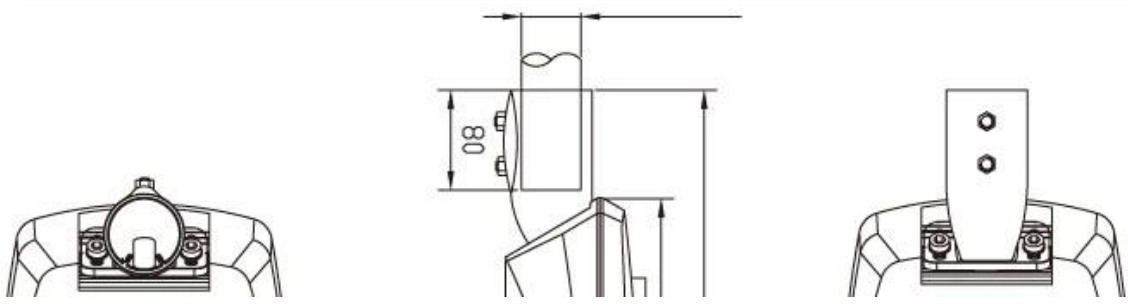

Intelligent matching light source to improve load efficiency

Suitable for country roads, courtyards, parks

IP65

Certificate

Product Dimensions(mm)

Internal Structure

red luminous Cree

XTE chips

Stainless steel material
with adjustable parts

Polar Diagram

Configuration Data:

| | | | |
|----------------|-----|------|------|
| YMLED-6801-20W | 20W | 60W | 30AH |
| YMLED-6801-30W | 30W | 80W | 40AH |
| YMLED-6801-40W | 40W | 100W | 50AH |