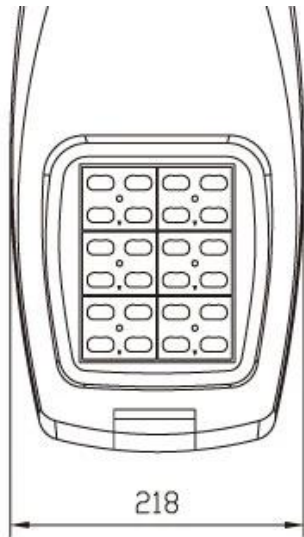

Intelligent matching light source to improve load efficiency

Suitable for country roads, courtyards, parks

IP65

Certificate

Product Dimensions(mm)

Internal Structure

red luminous Cree

XTE chips

Stainless steel material
with adjustable parts

Polar Diagram

Configuration Data:

| | | | |
|----------------|-----|------|------|
| YMLED-6801-20W | 20W | 60W | 30AH |
| YMLED-6801-30W | 30W | 80W | 40AH |
| YMLED-6801-40W | 40W | 100W | 50AH |