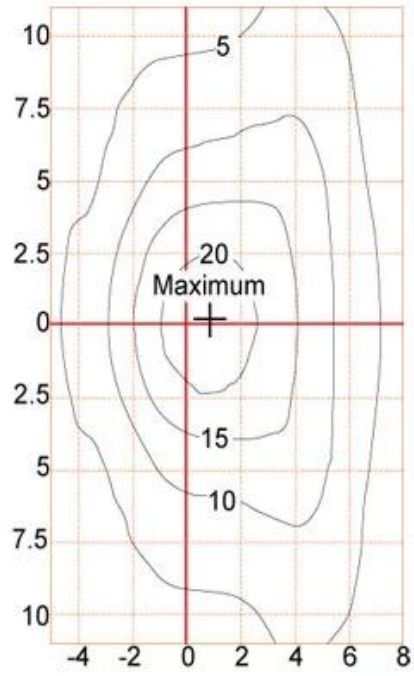

Intelligent matching light source to improve load efficiency

Suitable for country roads, courtyards, parks

IP65

Certificate

Product Dimensions(mm)

Internal Structure

red luminous Cree

XTE chips

Stainless steel material
with adjustable parts

Polar Diagram

Configuration Data:

| | | | |
|----------------|-----|------|------|
| YMLED-6801-20W | 20W | 60W | 30AH |
| YMLED-6801-30W | 30W | 80W | 40AH |
| YMLED-6801-40W | 40W | 100W | 50AH |