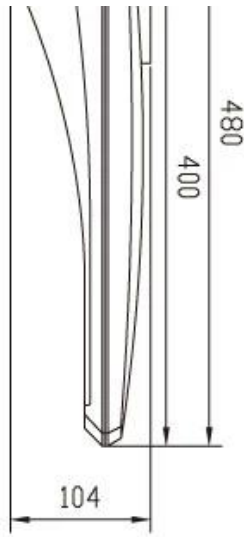

Intelligent matching light source to improve load efficiency

Suitable for country roads, courtyards, parks

IP65

Certificate

Product Dimensions(mm)

Internal Structure

red luminous Cree

XTE chips

Stainless steel material
with adjustable parts

Polar Diagram

Configuration Data:

| | | | |
|----------------|-----|------|------|
| YMLED-6801-20W | 20W | 60W | 30AH |
| YMLED-6801-30W | 30W | 80W | 40AH |
| YMLED-6801-40W | 40W | 100W | 50AH |