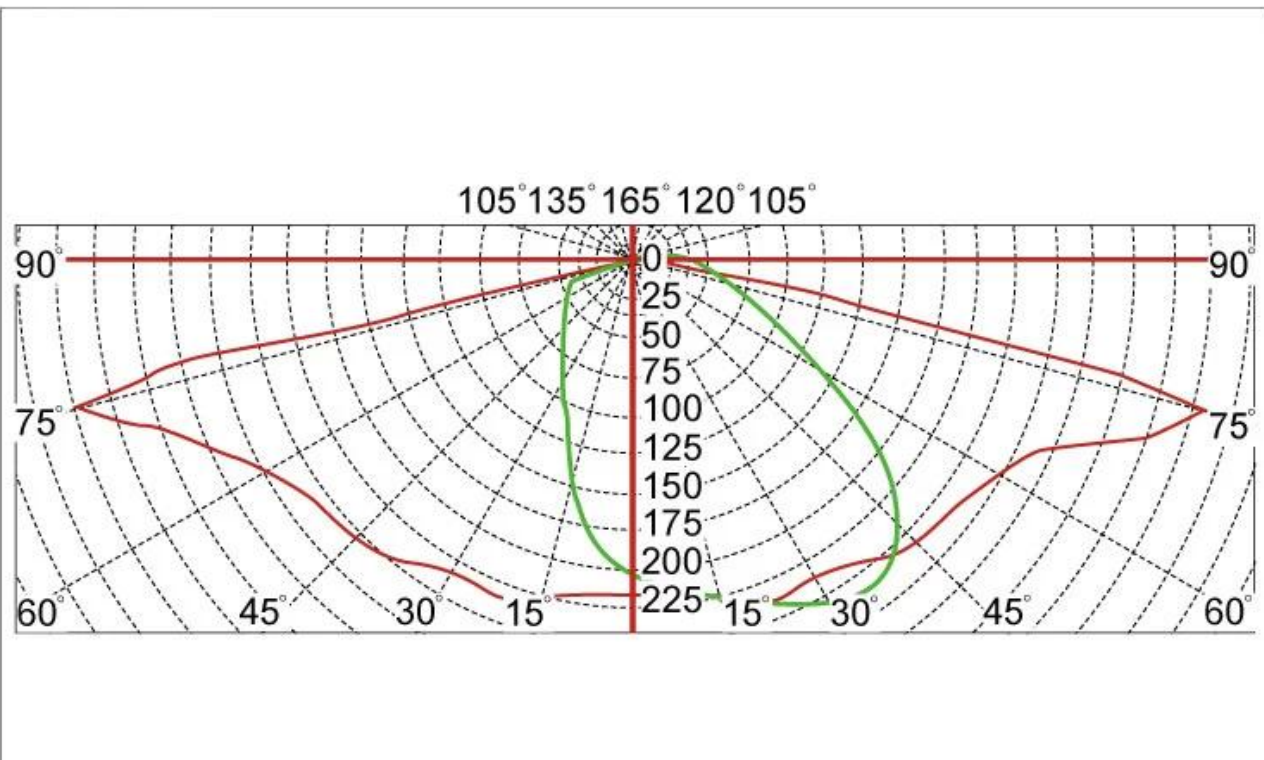

Intelligent matching light source to improve load efficiency

Suitable for country roads, courtyards, parks

IP65

Certificate

Product Dimensions(mm)

Internal Structure

red luminous Cree

XTE chips

Stainless steel material
with adjustable parts

Polar Diagram

Configuration Data:

| | | | |
|----------------|-----|------|------|
| YMLED-6801-20W | 20W | 60W | 30AH |
| YMLED-6801-30W | 30W | 80W | 40AH |
| YMLED-6801-40W | 40W | 100W | 50AH |