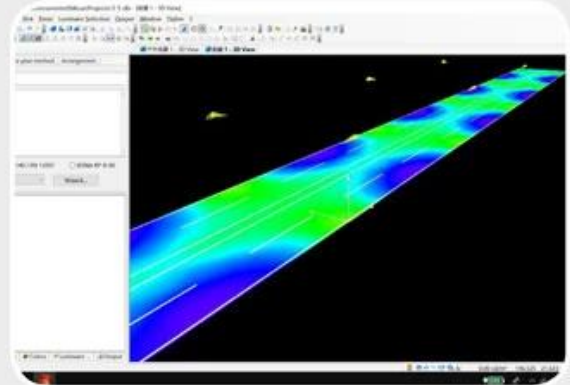

ingress protection (Ip) testing equipment.

testing line.

ullbrich sphere for testing luminous flux

road lighting simulation

Exhibittion

Add : Minyin industrial Zone, Liangnong Town,
Yuyao,Zhenjiang,China

Sale: 0574-22222345 / 22719888