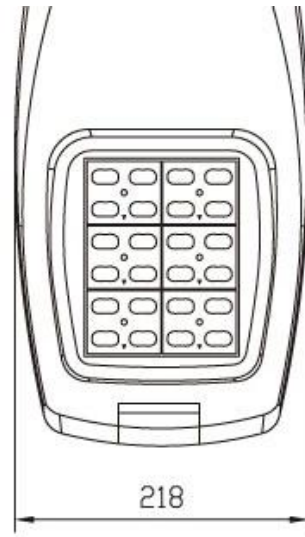

Intelligent matching light source to improve load efficiency

Suitable for country roads, courtyards, parks

IP65

Certificate

Product Dimensions(mm)

Internal Structure

red luminous Cree

XTE chips

Stainless steel material
with adjustable parts

Polar Diagram

Configuration Data:

| | | | |
|----------------|-----|------|------|
| YMLED-6801-20W | 20W | 60W | 30AH |
| YMLED-6801-30W | 30W | 80W | 40AH |
| YMLED-6801-40W | 40W | 100W | 50AH |