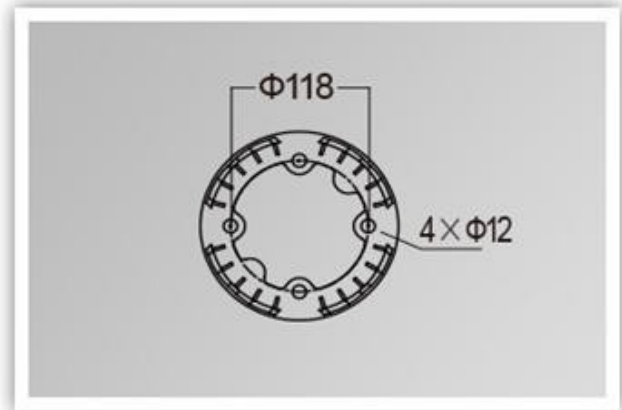

What our data [bollard outdoor Leggero?](#)

Die-cast aluminum alloy, powder coating surface treatment of Electricity
UV pause PC lampshade
Lampshade seal

What are our specific Garden lights?

insulation layer	Fornitura	Classe di protezione	The ability to Corrnson	Ambiente di lavoro	Arc lamp	Massima potenza
primo grado	220 V. 50/60 Hz	IP65.	Media	-35. ° C to +45 C	E27.	35W.

Immagine del prodotto

PRODUCT DIMENSIONS(MM)

PRODUCT DETAILS

YM-6201A

YM-6201B

YM-6201C

Packaging and amplifier, transport and trade in terms of:

Trasferimento