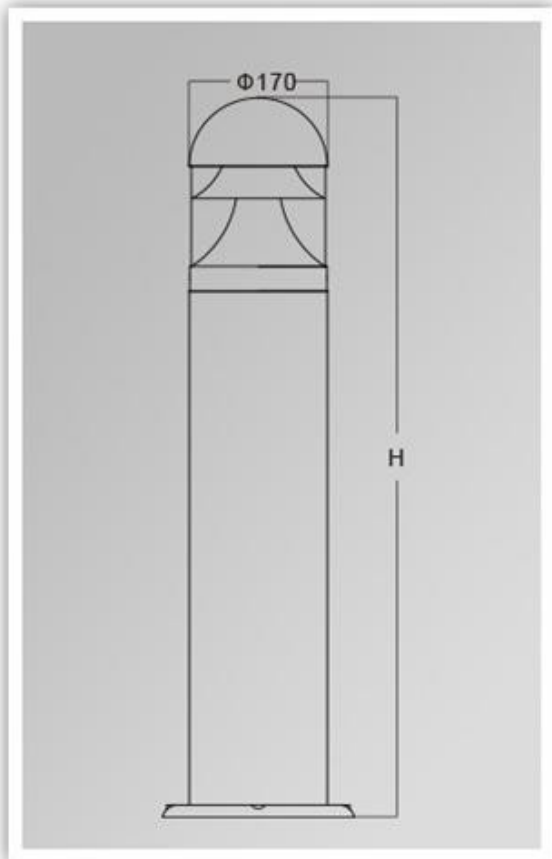

What our data [bollard outdoor Leggero?](#)

Die-cast aluminum alloy, powder coating surface treatment of Electricity
UV pause PC lampshade
Lampshade seal

What are our specific Garden lights?

insulation layer	Fornitura	Classe di protezione	The ability to Corrnson	Ambiente di lavoro	Arc lamp	Massima potenza
primo grado	220 V. 50/60 Hz	IP65.	Media	-35. ° C to +45 C	E27.	35W.

Immagine del prodotto

PRODUCT DIMENSIONS(MM)

PRODUCT DETAILS

YM-6201A

YM-6201B

YM-6201C

Packaging and amplifier, transport and trade in terms of:

Trasferimento