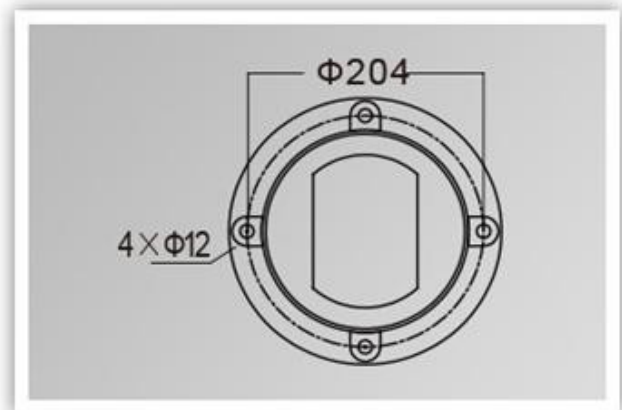

What our data [bollard outdoor Leggero?](#)

Die-cast aluminum alloy, powder coating surface treatment of Electricity
UV pause PC lampshade
Lampshade seal

What are our specific Garden lights?

insulation layer	Fornitura	Classe di protezione	The ability to Corrnson	Ambiente di lavoro	Arc lamp	Massima potenza
primo grado	220 V. 50/60 Hz	IP65.	Media	-35. ° C to +45 C	E27.	35W.

Immagine del prodotto

PRODUCT DIMENSIONS(MM)

PRODUCT DETAILS

YM-6201A

YM-6201B

YM-6201C

Packaging and amplifier, transport and trade in terms of:

Trasferimento