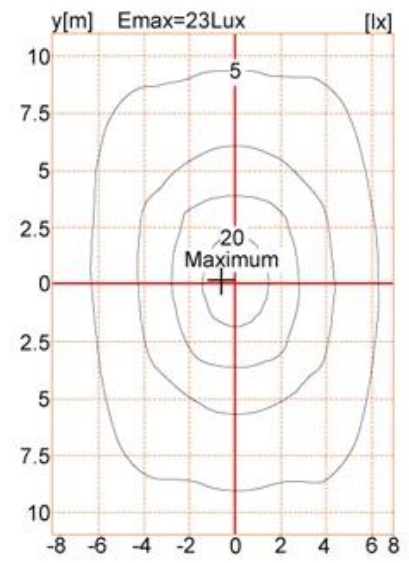

IP65

Certificate

Configuration Data:

Internal Structure

Die cast aluminum housing

Tempered glass

CREE XTE LED chip

Install pipe D76mm

Polar Diagram

Type1

Type2

Type3

Configuration Data:

产品型号 Product Code	额定功率 Rated Power	LED 颗数 LED Qty	初始光通量 Luminous Flux	毛净重 G.W/N.W	包装尺寸 Packing Size	装柜数量 Loading Qty
YMLED-6142 (16)	30W	16	3690	10.3/8.8(kgs)	560x560x220mm	
YMLED-6142 (20)	40W	20	4920	10.3/8.8(kgs)	560x560x220mm	
YMLED-6142 (24)	55W	24	6765	10.3/8.8(kgs)	560x560x220mm	
YMLED-6142 (28)	60W	28	7380	10.3/8.8(kgs)	560x560x220mm	400PCS/20'GP
YMLED-6142 (32)	70W	32	8610	10.3/8.8(kgs)	560x560x220mm	1008PCS/40'HQ
YMLED-6142 (36)	80W	36	9840	10.3/8.8(kgs)	560x560x220mm	
YMLED-6142 (40)	90W	40	11070	10.3/8.8(kgs)	560x560x220mm	
YMLED-6142 (44)	100W	44	12300	10.3/8.8(kgs)	560x560x220mm	
YMLED-6142 (48)	105W	48	12915	10.3/8.8(kgs)	560x560x220mm	