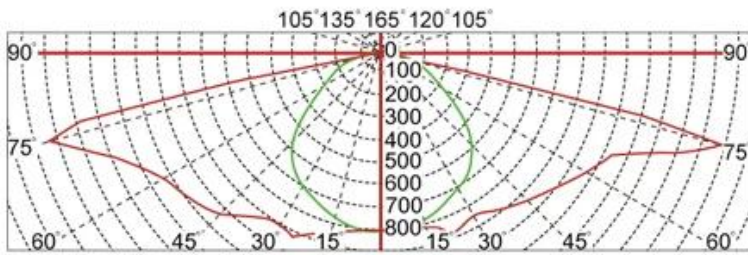

Polar Diagram

Type1

Type2

Type3

Configuration Data:

产品型号 Product Code	额定功率 Rated Power	LED 颗数 LED Qty	初始光通量 Luminous Flux	毛净重 G.W/N.W	包装尺寸 Packing Size	装柜数量 Loading Qty
YMLED-6142 (16)	30W	16	3690	10.3/8.8(kgs)	560x560x220mm	
YMLED-6142 (20)	40W	20	4920	10.3/8.8(kgs)	560x560x220mm	
YMLED-6142 (24)	55W	24	6765	10.3/8.8(kgs)	560x560x220mm	
YMLED-6142 (28)	60W	28	7380	10.3/8.8(kgs)	560x560x220mm	400PCS/20'GP
YMLED-6142 (32)	70W	32	8610	10.3/8.8(kgs)	560x560x220mm	1008PCS/40'HQ
YMLED-6142 (36)	80W	36	9840	10.3/8.8(kgs)	560x560x220mm	
YMLED-6142 (40)	90W	40	11070	10.3/8.8(kgs)	560x560x220mm	
YMLED-6142 (44)	100W	44	12300	10.3/8.8(kgs)	560x560x220mm	
YMLED-6142 (48)	105W	48	12915	10.3/8.8(kgs)	560x560x220mm	