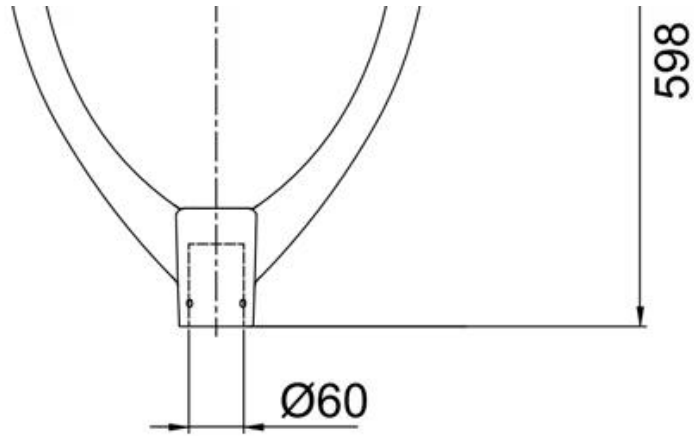

IP65

Certificate

Configuration Data:

Internal Structure

Die cast aluminum housing

Tempered glass

CREE XTE LED chip

Install pipe D76mm

Polar Diagram

Type1

Type2

Type3

Configuration Data:

产品型号 Product Code	额定功率 Rated Power	LED 颗数 LED Qty	初始光通量 Luminous Flux	毛净重 G.W/N.W	包装尺寸 Packing Size	装柜数量 Loading Qty
YMLED-6142 (16)	30W	16	3690	10.3/8.8(kgs)	560x560x220mm	
YMLED-6142 (20)	40W	20	4920	10.3/8.8(kgs)	560x560x220mm	
YMLED-6142 (24)	55W	24	6765	10.3/8.8(kgs)	560x560x220mm	
YMLED-6142 (28)	60W	28	7380	10.3/8.8(kgs)	560x560x220mm	400PCS/20'GP
YMLED-6142 (32)	70W	32	8610	10.3/8.8(kgs)	560x560x220mm	1008PCS/40'HQ
YMLED-6142 (36)	80W	36	9840	10.3/8.8(kgs)	560x560x220mm	
YMLED-6142 (40)	90W	40	11070	10.3/8.8(kgs)	560x560x220mm	
YMLED-6142 (44)	100W	44	12300	10.3/8.8(kgs)	560x560x220mm	
YMLED-6142 (48)	105W	48	12915	10.3/8.8(kgs)	560x560x220mm	