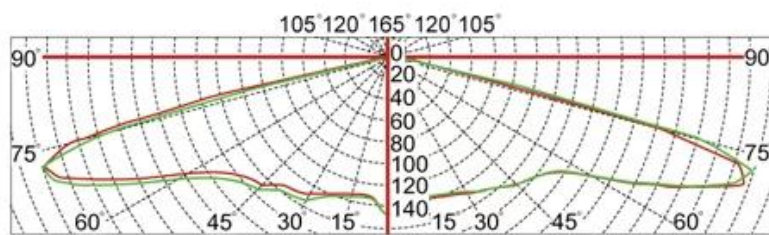

Polar Diagram

Type1

Type2

Type3

Configuration Data:

产品型号 Product Code	额定功率 Rated Power	LED 颗数 LED Qty	初始光通量 Luminous Flux	毛净重 G.W/N.W	包装尺寸 Packing Size	装柜数量 Loading Qty
YMLED-6142 (16)	30W	16	3690	10.3/8.8(kgs)	560x560x220mm	
YMLED-6142 (20)	40W	20	4920	10.3/8.8(kgs)	560x560x220mm	
YMLED-6142 (24)	55W	24	6765	10.3/8.8(kgs)	560x560x220mm	
YMLED-6142 (28)	60W	28	7380	10.3/8.8(kgs)	560x560x220mm	400PCS/20'GP
YMLED-6142 (32)	70W	32	8610	10.3/8.8(kgs)	560x560x220mm	1008PCS/40'HQ
YMLED-6142 (36)	80W	36	9840	10.3/8.8(kgs)	560x560x220mm	
YMLED-6142 (40)	90W	40	11070	10.3/8.8(kgs)	560x560x220mm	
YMLED-6142 (44)	100W	44	12300	10.3/8.8(kgs)	560x560x220mm	
YMLED-6142 (48)	105W	48	12915	10.3/8.8(kgs)	560x560x220mm	