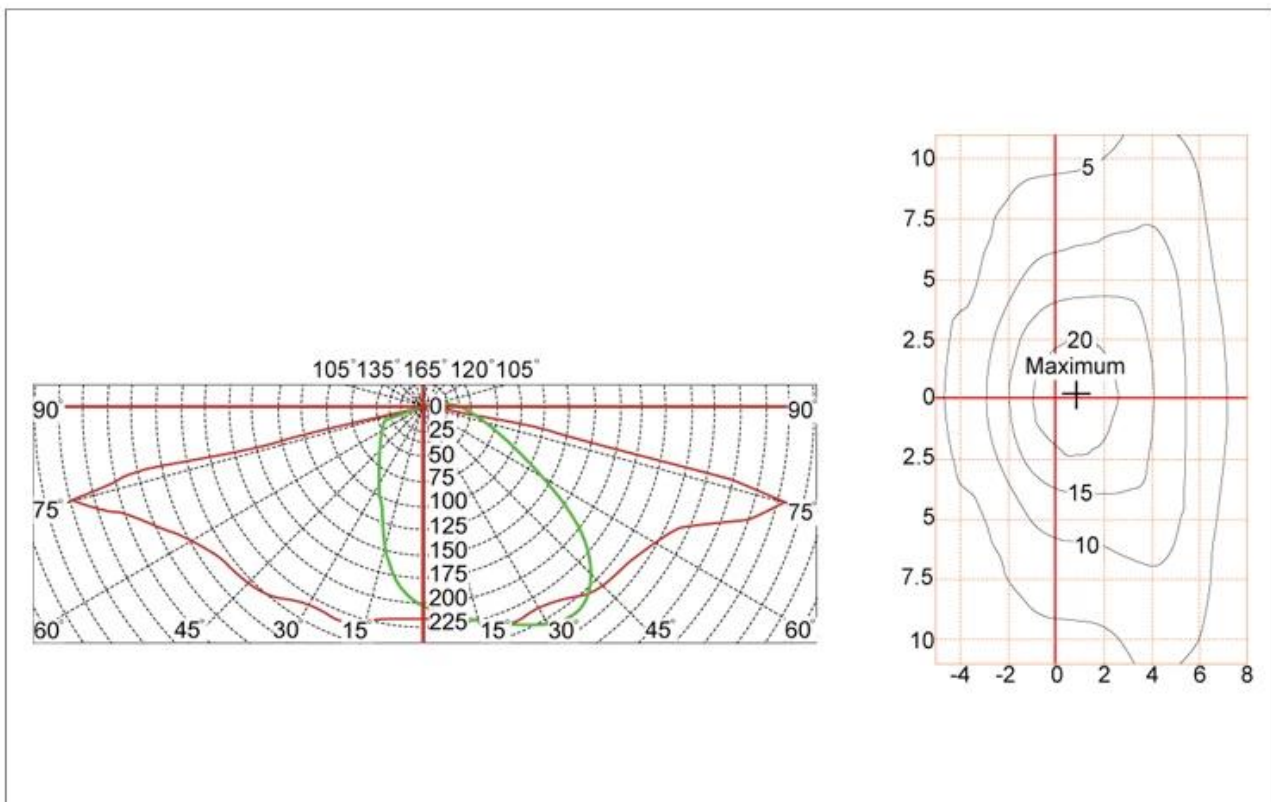

IP65

Certificate

Configuration Data:

Internal Structure

Die cast aluminum housing

Tempered glass

CREE XTE LED chip

Install pipe D76mm

Polar Diagram

Type1

Type2

Type3

Configuration Data:

产品型号 Product Code	额定功率 Rated Power	LED 颗数 LED Qty	初始光通量 Luminous Flux	毛净重 G.W/N.W	包装尺寸 Packing Size	装柜数量 Loading Qty
YMLED-6142 (16)	30W	16	3690	10.3/8.8(kgs)	560x560x220mm	
YMLED-6142 (20)	40W	20	4920	10.3/8.8(kgs)	560x560x220mm	
YMLED-6142 (24)	55W	24	6765	10.3/8.8(kgs)	560x560x220mm	
YMLED-6142 (28)	60W	28	7380	10.3/8.8(kgs)	560x560x220mm	400PCS/20'GP
YMLED-6142 (32)	70W	32	8610	10.3/8.8(kgs)	560x560x220mm	1008PCS/40'HQ
YMLED-6142 (36)	80W	36	9840	10.3/8.8(kgs)	560x560x220mm	
YMLED-6142 (40)	90W	40	11070	10.3/8.8(kgs)	560x560x220mm	
YMLED-6142 (44)	100W	44	12300	10.3/8.8(kgs)	560x560x220mm	
YMLED-6142 (48)	105W	48	12915	10.3/8.8(kgs)	560x560x220mm	