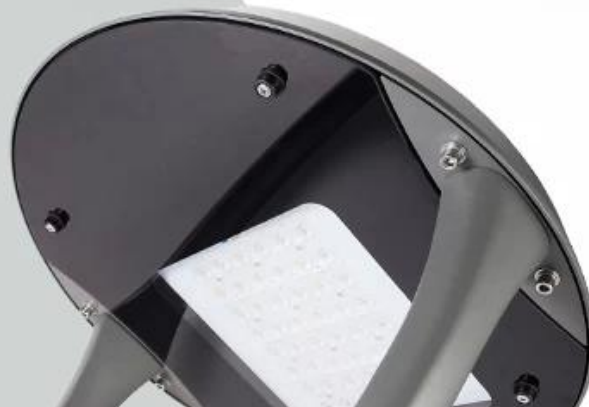

IP65

Certificate

Configuration Data:

Internal Structure

Die cast aluminum housing

Tempered glass

CREE XTE LED chip

Install pipe D76mm