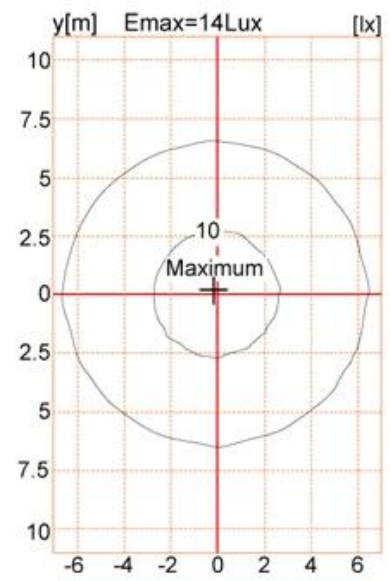

Polar Diagram

Type1

Type2

Type3

Configuration Data:

产品型号 Product Code	额定功率 Rated Power	LED 颗数 LED Qty	初始光通量 Luminous Flux	毛净重 G.W/N.W	包装尺寸 Packing Size	装柜数量 Loading Qty
YMLED-6142 (16)	30W	16	3690	10.3/8.8(kgs)	560x560x220mm	
YMLED-6142 (20)	40W	20	4920	10.3/8.8(kgs)	560x560x220mm	
YMLED-6142 (24)	55W	24	6765	10.3/8.8(kgs)	560x560x220mm	
YMLED-6142 (28)	60W	28	7380	10.3/8.8(kgs)	560x560x220mm	400PCS/20'GP
YMLED-6142 (32)	70W	32	8610	10.3/8.8(kgs)	560x560x220mm	1008PCS/40'HQ
YMLED-6142 (36)	80W	36	9840	10.3/8.8(kgs)	560x560x220mm	
YMLED-6142 (40)	90W	40	11070	10.3/8.8(kgs)	560x560x220mm	
YMLED-6142 (44)	100W	44	12300	10.3/8.8(kgs)	560x560x220mm	
YMLED-6142 (48)	105W	48	12915	10.3/8.8(kgs)	560x560x220mm	