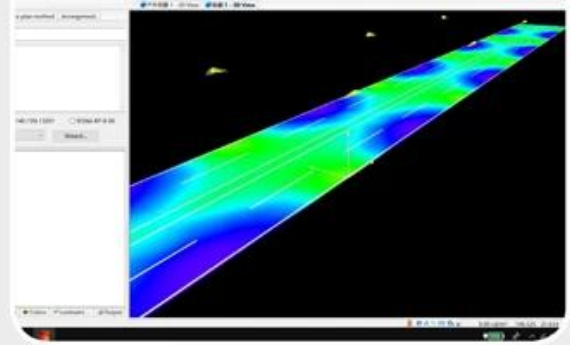

led street lighting aging testing line.

ullbrich sphere for testing luminous flux

road lighting simulation

Exhibittion

Add : Minyin industrial Zone, Liangnong Town,
Yuyao,Zhenjiang,China

Sale: 0574-22222345 / 22719888