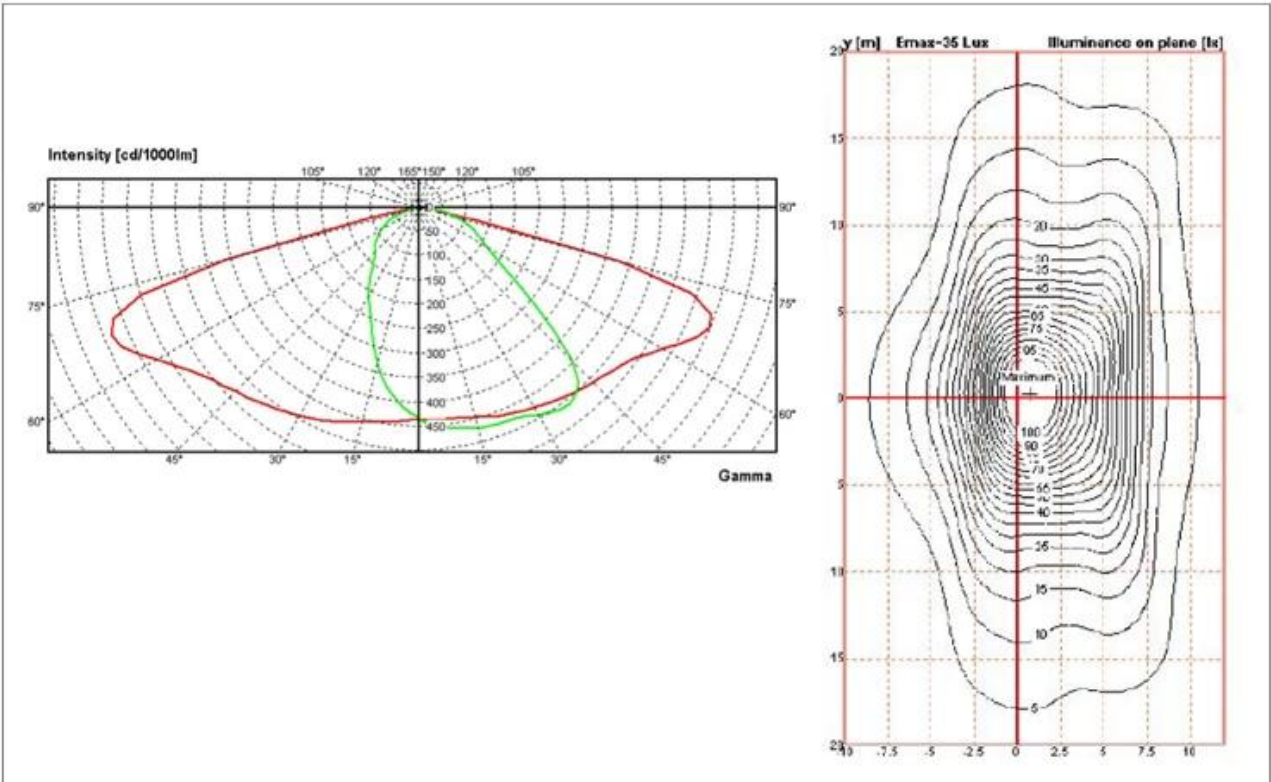

IP66

IK08

Certificate

Product Dimensions(mm)

Configuration Data

Internal Structure

Polar Diagram

Configuration Data:

产品型号 Product Code	额定功率 Rated Power (led current 530mA)	初始光通量 Nominal initial FLUX	额定功率 Rated Power (led current 700mA)	初始光通量 Nominal initial FLUX	毛净重 G.W/N.W	包装尺寸 Packing Size
Galaxy micro(8)	13W	1674lm	18W	2170lm	4/5(kgs)	525*240*140MM
Galaxy micro(12)	20W	2576lm	26W	3136lm	4/5(kgs)	525*240*140MM
Galaxy micro(16)	26W	3360lm	35W	4256lm	4/5(kgs)	525*240*140MM
Galaxy micro(20)	33W	4144lm	42W	5040lm	4/5(kgs)	525*240*140MM
Galaxy micro(24)	40W	5152lm	52W	6272lm	4/5(kgs)	525*240*140MM