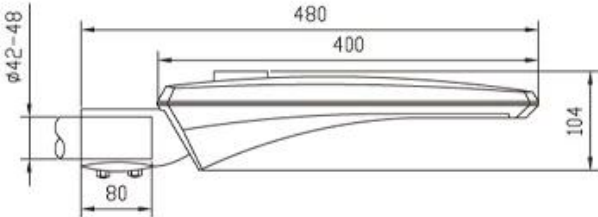

IP66

IK08

Certificate

Product Dimensions(mm)

Configuration Data

Internal Structure

Polar Diagram

Configuration Data:

产品型号 Product Code	额定功率 Rated Power (led current 530mA)	初始光通量 Nominal initial FLUX	额定功率 Rated Power (led current 700mA)	初始光通量 Nominal initial FLUX	毛净重 G.W/N.W	包装尺寸 Packing Size
Galaxy micro(8)	13W	1674lm	18W	2170lm	4/5(kgs)	525*240*140MM
Galaxy micro(12)	20W	2576lm	26W	3136lm	4/5(kgs)	525*240*140MM
Galaxy micro(16)	26W	3360lm	35W	4256lm	4/5(kgs)	525*240*140MM
Galaxy micro(20)	33W	4144lm	42W	5040lm	4/5(kgs)	525*240*140MM
Galaxy micro(24)	40W	5152lm	52W	6272lm	4/5(kgs)	525*240*140MM