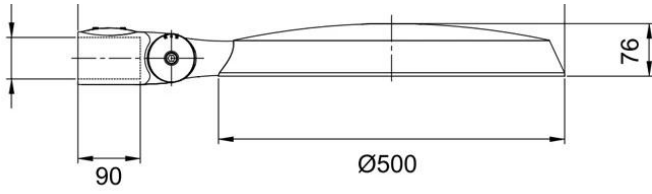

RAL 9005

Product description:
whole body Die cast aluminum housing
Double photometric diffuser technology
Supper white toughened glass
Sealed lamp housing

IP65

Certificate

Product Dimensions(mm)

Ø48/Ø60

703

Internal Structure

- Die cast aluminium housing
- Tempered glass mask
- Lumileds 5050 chip 
- NEMA Socket option

Polar Diagram

Type1

Company Profile

Yuyao Yangming Lighting Co., Ltd. is mainly engaged in the development and production of garden lighting. Founded in 2001, it has developed more than 200 kinds of Garden lights, street lights, lawn lights, footpath lights, light poles, led lights and wall lights.