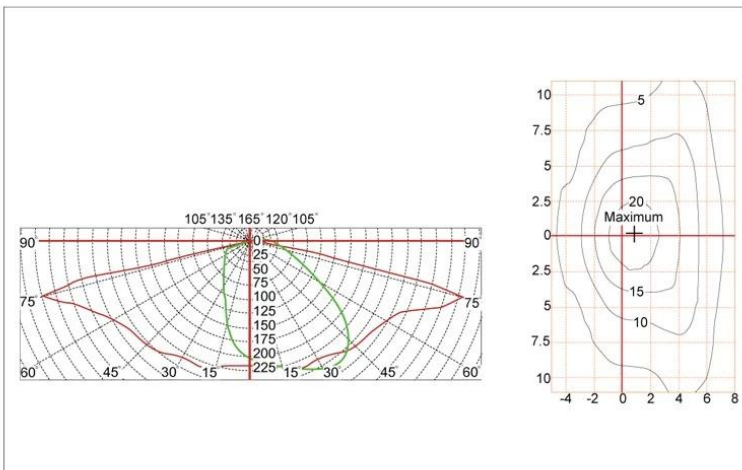

RAL 9005

Product description:
whole body Die cast aluminum housing
Double photometric diffuser technology
Supper white toughened glass
Sealed lamp housing

IP65

Certificate

Product Dimensions(mm)

Ø48/Ø60

703

Internal Structure

- Die cast aluminium housing
- Tempered glass mask
- Lumileds 5050 chip 
- NEMA Socket option

Polar Diagram

Type1

Company Profile

Yuyao Yangming Lighting Co., Ltd. is mainly engaged in the development and production of garden lighting. Founded in 2001, it has developed more than 200 kinds of Garden lights, street lights, lawn lights, footpath lights, light poles, led lights and wall lights.