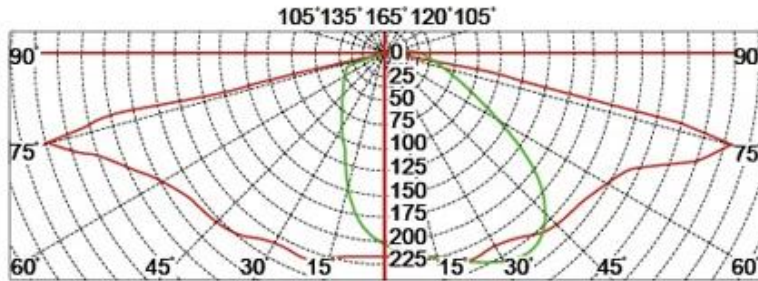

Insulation class	Power supply	LED current	Power Factor	Working Ambient	Life span	CRI	CCT
Class I	120-277V 50/60HZ	700mA	>0.95	-40 °C to +55 °C	>50,000hrs	RA>75	3000K-6500K

Product Code	YMLED-6136(15)	YMLED-6136(20)	YMLED-6136(25)
LED Qty	15pcs	20pcs	25pcs
Rated Power	30w	45w	55w
Luminous Flux	2750-2940lm	4150-4400lm	5000-5390lm
G.W/N.W	9/8kgs	9/8kgs	9/8kgs
Packing Size	410x410x875mm	410x410x875mm	410x410x875mm

Product Photos

PRODUCT DETAILS

PRODUCT DIMENSIONS(MM)

Polar Diagram

Type1

Type2

Type3

Packaging & Shipping ,Trade Terms: