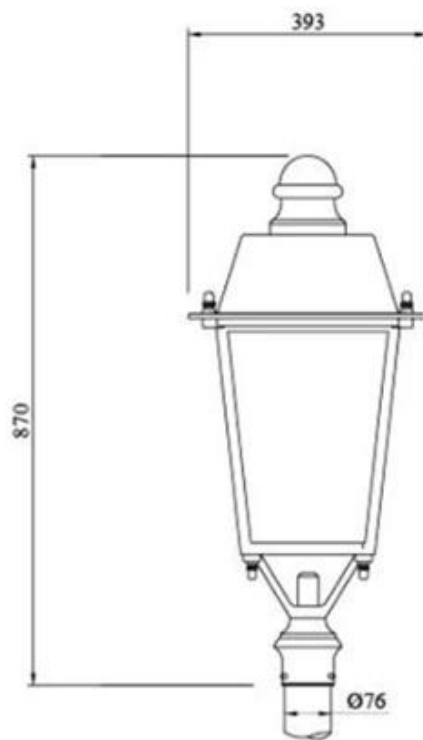

What is the details of our [LED Garden light](#)?

Whole body die cast aluminum housing
Double photomnum diffuser technology
Supper white toughened glass
Individual and sealed module

What is the Specifications of our LED Garden light?

Insulation class	Power supply	LED current	Power Factor	Working Ambient	Life span	CRI	CCT
Class I	120-277V 50/60HZ	700mA	>0.95	-40 °C to +55 °C	>50,000hrs	RA>75	3000K-6500K

Product Code	YMLED-6136(15)	YMLED-6136(20)	YMLED-6136(25)
LED Qty	15pcs	20pcs	25pcs
Rated Power	30w	45w	55w
Luminous Flux	2750-2940lm	4150-4400lm	5000-5390lm
G.W/N.W	9/8kgs	9/8kgs	9/8kgs
Packing Size	410x410x875mm	410x410x875mm	410x410x875mm

Product Photos

PRODUCT DETAILS

PRODUCT DIMENSIONS(MM)

Polar Diagram

Type1

Type2

Type3

Packaging & Shipping ,Trade Terms: