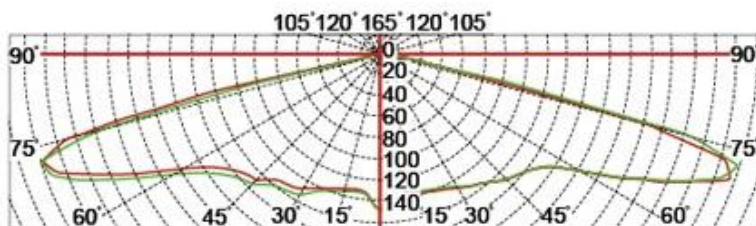

Insulation class	Power supply	LED current	Power Factor	Working Ambient	Life span	CRI	CCT
Class I	120-277V 50/60HZ	700mA	>0.95	-40 °C to +55 °C	>50,000hrs	RA>75	3000K-6500K

Product Code	YMLED-6136(15)	YMLED-6136(20)	YMLED-6136(25)
LED Qty	15pcs	20pcs	25pcs
Rated Power	30w	45w	55w
Luminous Flux	2750-2940lm	4150-4400lm	5000-5390lm
G.W/N.W	9/8kgs	9/8kgs	9/8kgs
Packing Size	410x410x875mm	410x410x875mm	410x410x875mm

Product Photos

PRODUCT DETAILS

PRODUCT DIMENSIONS(MM)

Polar Diagram

Type1

Type2

Type3

Packaging & Shipping ,Trade Terms: