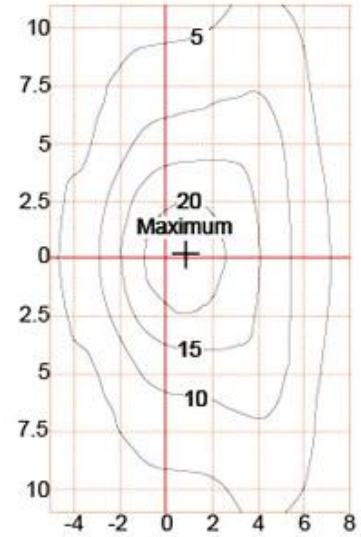

Insulation class	Power supply	LED current	Power Factor	Working Ambient	Life span	CRI	CCT
Class I	120-277V 50/60HZ	700mA	>0.95	-40 °C to +55 °C	>50,000hrs	RA>75	3000K-6500K

Product Code	YMLED-6136(15)	YMLED-6136(20)	YMLED-6136(25)
LED Qty	15pcs	20pcs	25pcs
Rated Power	30w	45w	55w
Luminous Flux	2750-2940lm	4150-4400lm	5000-5390lm
G.W/N.W	9/8kgs	9/8kgs	9/8kgs
Packing Size	410x410x875mm	410x410x875mm	410x410x875mm

Product Photos

PRODUCT DETAILS

PRODUCT DIMENSIONS(MM)

Polar Diagram

Type1

Type2

Type3

Packaging & Shipping ,Trade Terms: