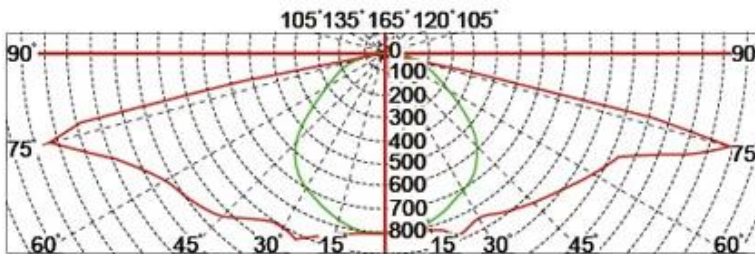

Insulation class	Power supply	LED current	Power Factor	Working Ambient	Life span	CRI	CCT
Class I	120-277V 50/60HZ	700mA	>0.95	-40 °C to +55 °C	>50,000hrs	RA>75	3000K-6500K

Product Code	YMLED-6136(15)	YMLED-6136(20)	YMLED-6136(25)
LED Qty	15pcs	20pcs	25pcs
Rated Power	30w	45w	55w
Luminous Flux	2750-2940lm	4150-4400lm	5000-5390lm
G.W/N.W	9/8kgs	9/8kgs	9/8kgs
Packing Size	410x410x875mm	410x410x875mm	410x410x875mm

Product Photos

PRODUCT DETAILS

PRODUCT DIMENSIONS(MM)

Polar Diagram

Type1

Type2

Type3

Packaging & Shipping ,Trade Terms: