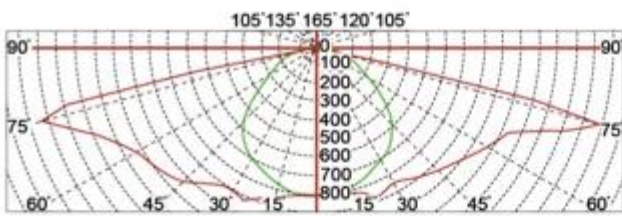

Produce description:

whole body Die cast aluminum housing

Double photometric diffuser technology

Supper white toughened glass

Individual and sealed module

Configuration Data:

Product Code	Rated Power	LED Qty	Luminous Flux	G.W/N.W	Packing Size	Loading Qty
YMLED-6136(15)	35W	15	4130	9/8(kgs)	410*410*875mm	130PCS/20'GP
YMLED-6136(20)	45W	20	5310	9/8(kgs)	410*410*875mm	420PCS/40'HQ
YMLED-6136(25)	55W	25	6490	9/8(kgs)	410*410*875mm	

Polar Diagram:

Type1

Type2

Type3