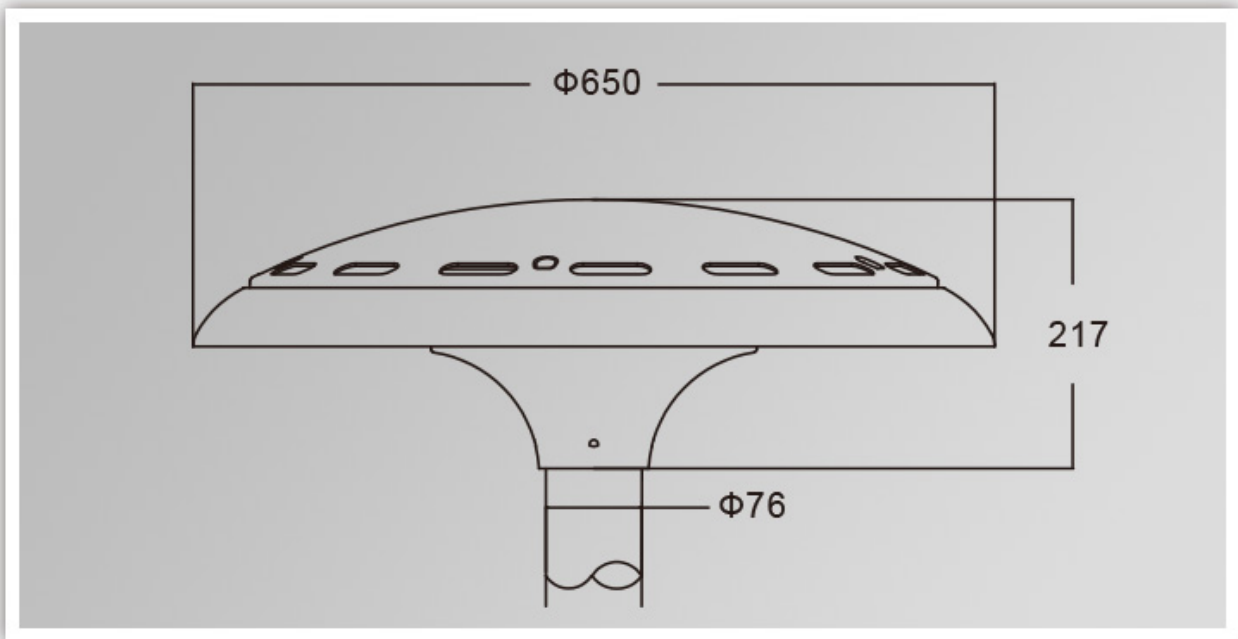

Insulation class	Power supply	LED current	Power Factor	Working Ambient	Life span	CRI	CCT
Class I	120-277V 50/60HZ	700mA	>0.95	-40 °C to +55 °C	>50,000hrs	RA>75	3000K-6500K

Product Code	YMLED-6132A	YMLED-6132A	YMLED-6132A
LED Qty	20pcs	20pcs	20pcs
Rated Power	40w	50w	60w
Luminous Flux	3400-3600lm	4150-4410lm	4850-5160lm
G.W/N.W	10.5/9kgs	10.5/9kgs	10.5/9kgs
Packing Size	710x285x725mm	710x285x725mm	710x285x725mm

Product Photos

YMLED-6132A

PRODUCT DIMENSIONS(MM)

PRODUCT DETAILS