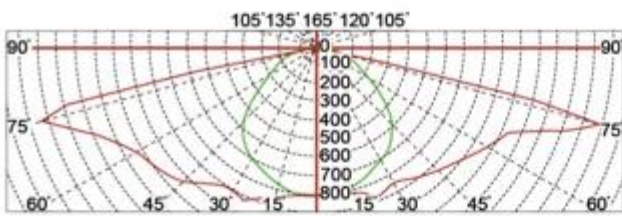

## Configuration Data:

Product Code	Rated Power	LED Qty	Luminous Flux	G.W/N.W	Packing Size	Loading Qty
YMLED-6125(15)	35W	15	3675	10.4/12(kgs)	490*490*905mm	88PCS/20'GP
YMLED-6125(20)	45W	20	4725	10.4/12(kgs)	490*490*905mm	240PCS/40'HQ
YMLED-6125(25)	55W	25	5775	10.4/12(kgs)	490*490*905mm	

## Polar Diagram:

Type1

Type2

Type3